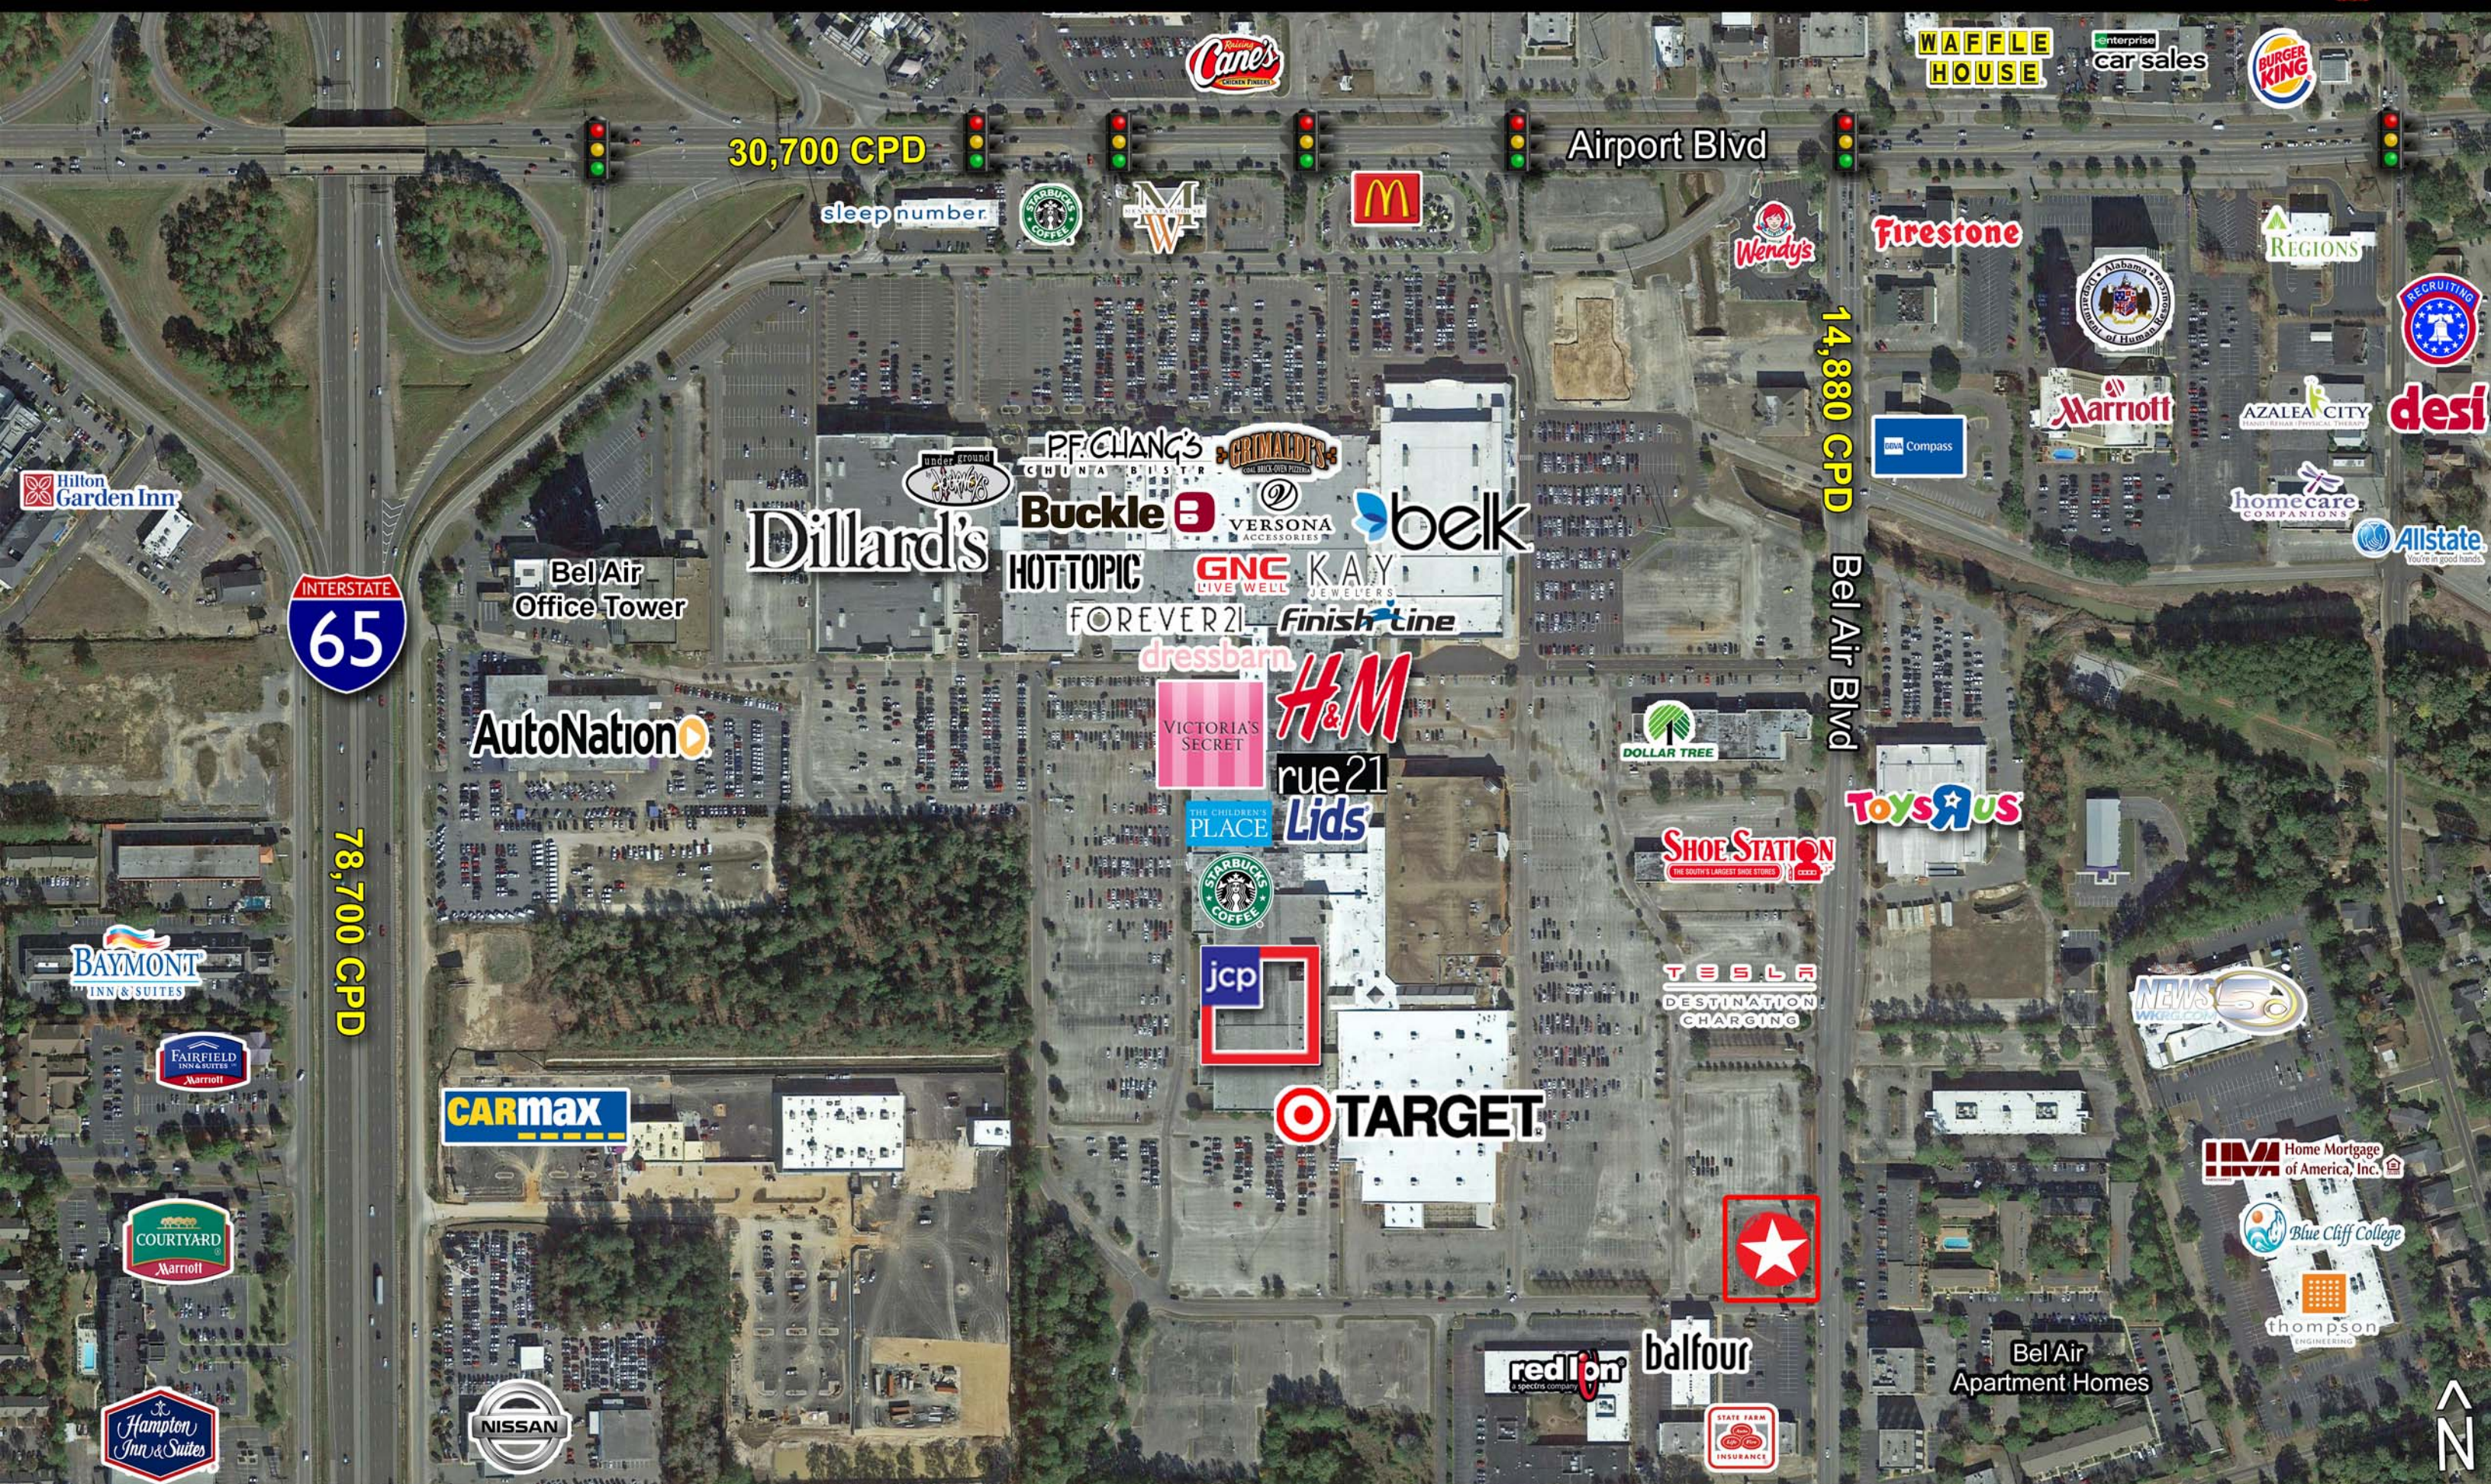

30,700 CPD

Airport Blvd

INTERSTATE
65

78,700 CPD

14,880 CPD

Bel Air Blvd

Dillard's

Buckle

VERSONA ACCESSORIES

bek

HOT TOPIC

GNC LIVE WELL

KAY JEWELERS

FOREVER 21

Finish Line

dressbarn

H&M

VICTORIA'S SECRET

rue21

Lids

STARBUCKS COFFEE

jcp

TARGET

TESLA
DESTINATION
CHARGING

CARmax

Bel Air
Office Tower

AutoNation

NISSAN

Toys R Us

DOLLAR TREE

SHOE STATION

NEWS 56
WKRG.COM

HMA Home Mortgage
of America, Inc.

Blue Cliff College

thompson
ENGINEERING

Bel Air
Apartment Homes

red iron
a spectris company

balfour

STATE FARM
INSURANCE

Hilton
Garden Inn

BAYMONT
INN & SUITES

FAIRFIELD
INN & SUITES
Marriott

COURTYARD
Marriott

Hampton
Inn & Suites

Waffle
House

enterprise
car sales

BURGER
KING

sleep number

STARBUCKS
COFFEE

M
MAYNARD BROS.

McDonald's

Wendy's

Firestone

REGIONS

Alabama
Department
of Human
Resources

Marriott

AZALEA CITY
HAND THERAPY PHYSICAL THERAPY

RECRUITING

desi

homecare
COMPANIONS

Allstate
You're in good hands.