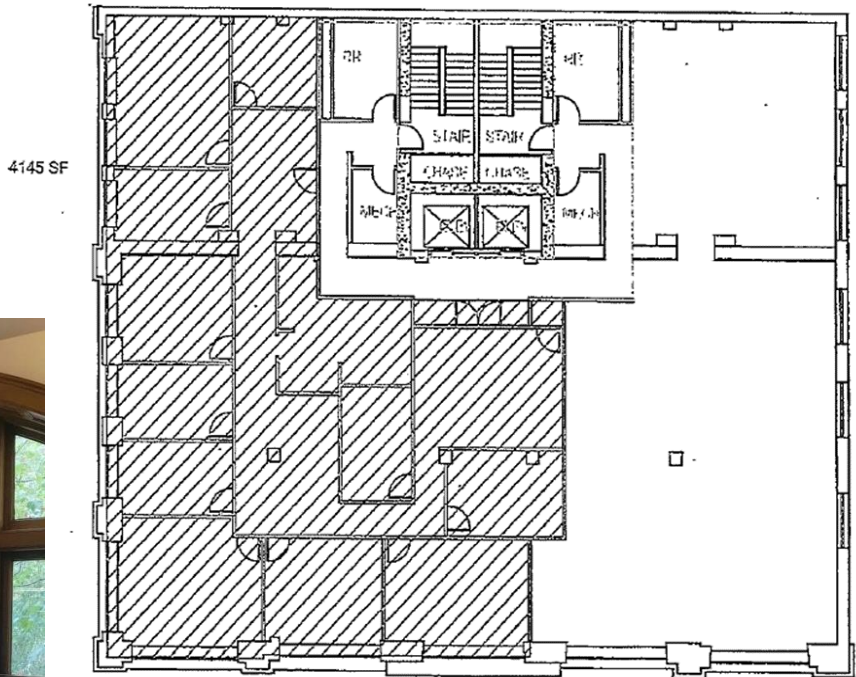

Mutual Life Building Office Space For Lease

*“Sophisticated
Building with
quality finishes &
prominent corner
location.”*

THE MUTUAL LIFE BLDG, AT 605 1ST AVE.
4,145 rsf of Quality Office

- Corner Suite w/ beautiful arched windows.
- High ceilings, quality finishes & ambiance.
- Ornate wood moldings & private kitchen.
- Bldg. Common shower & locker facilities.
- Beautiful lobby and bike storage area.
- Central HVAC and 2 modern elevators.

Mutual Life Building Office Space For Lease

“Sophisticated Building with quality finishes & prominent corner location.”

MUTUAL LIFE BUILDING THIRD FLOOR

THE MUTUAL LIFE BLDG, AT 605 1ST AVE.

4,145 rsf of Quality Office