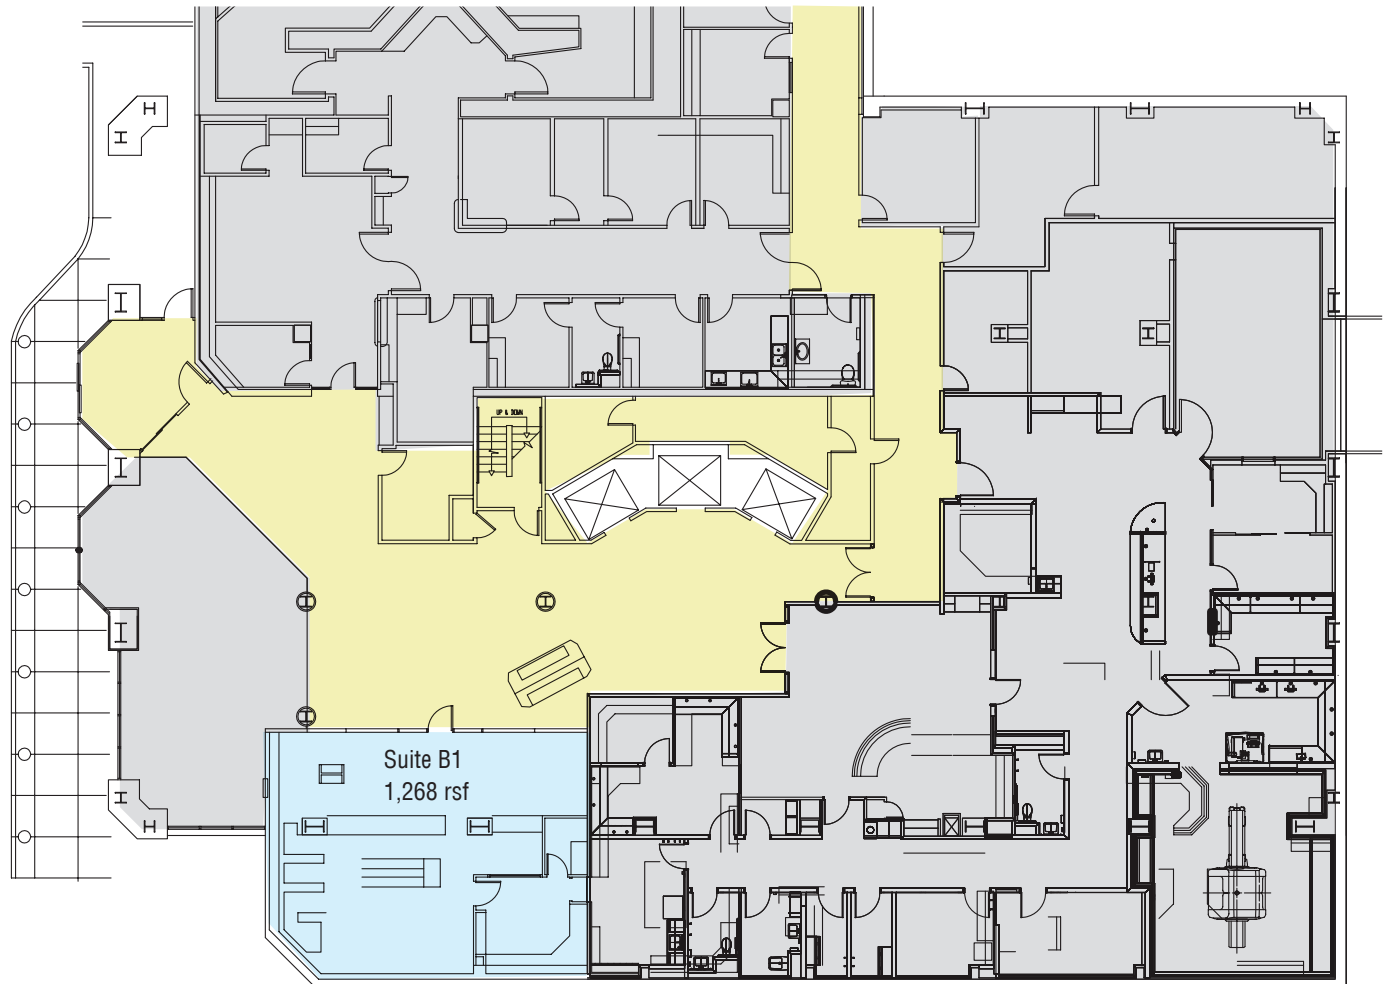

Jefferson Tower

1600 Jefferson Street
Seattle, WA 98922

B Level // Total Available Space // 1,268 rsf

 **Building Common**

 **Leased**

 **Available**

Suite B1 // 1,268 rsf

Scan for more information.