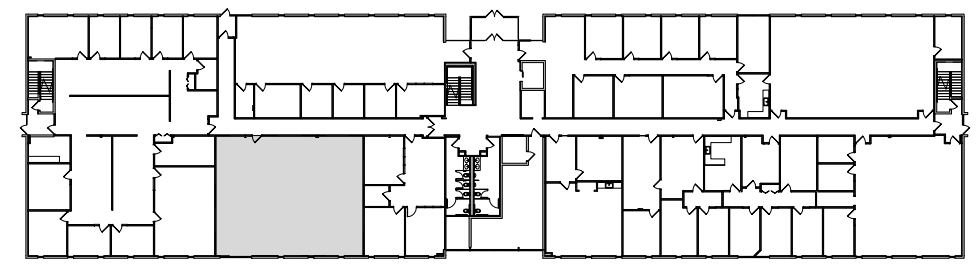

SUITE 170  
2,331 RENTABLE SF

SUITE 170

9/21/2019 8:15:56 AM

2042 WOODDALE DRIVE BUILDING  
**SUITE 170**

**S-170**