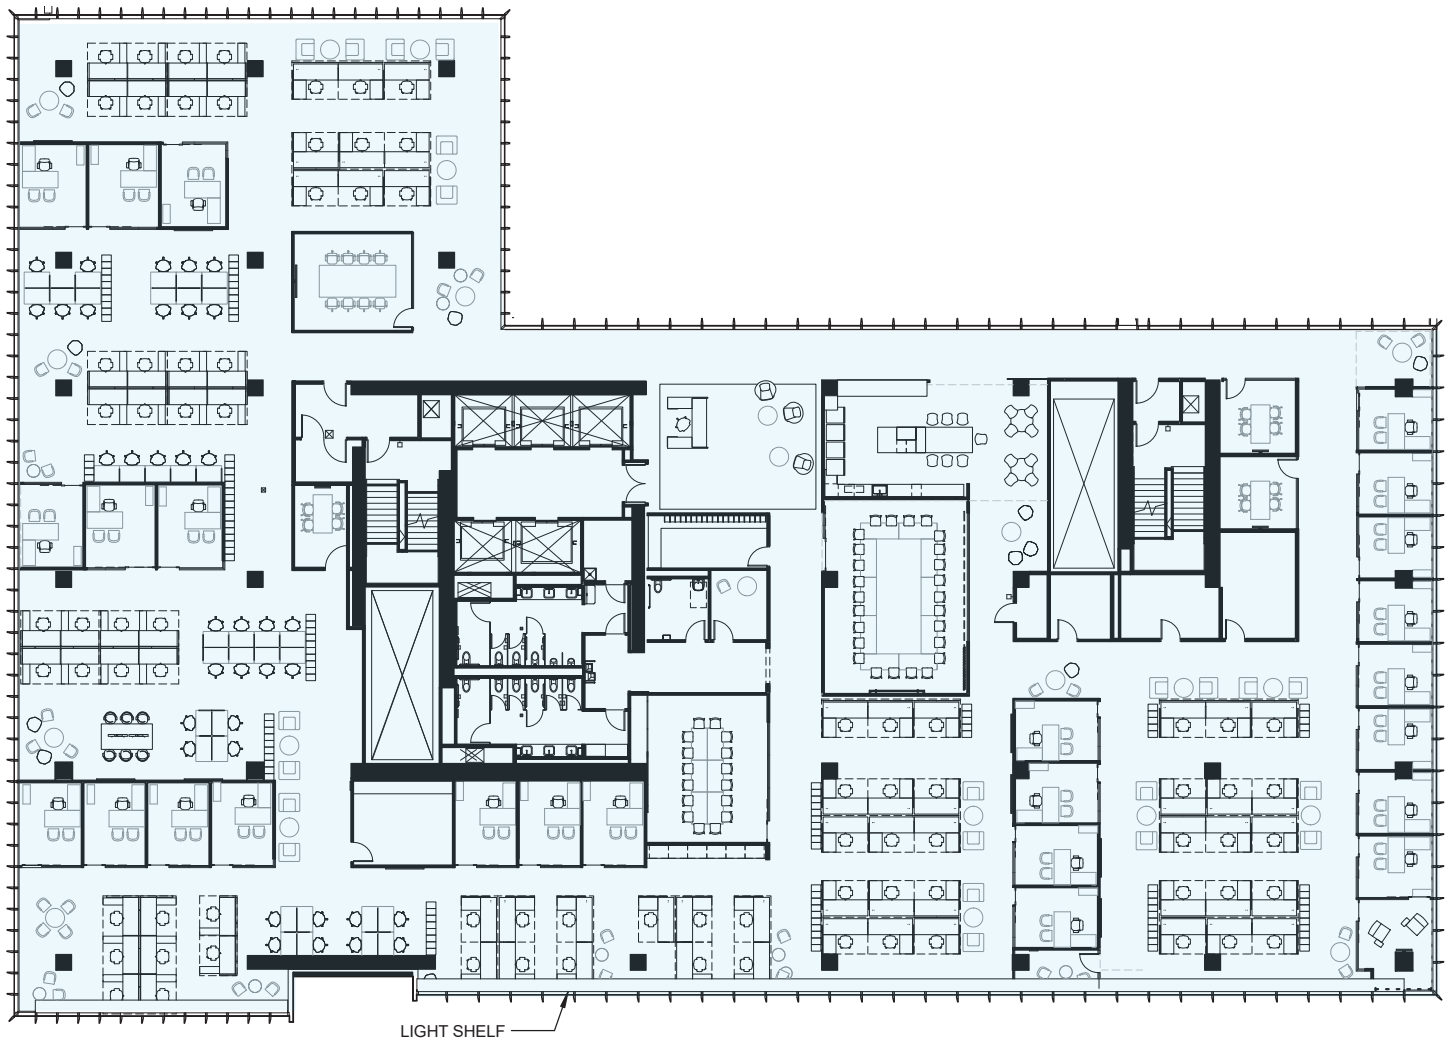

Access
talent and
UC innovation

Create
the next
big thing

Views
beyond
compare

- ◆ **27,198 RSF** of creative space available on the **7th floor**
- ◆ Access to UC Berkeley talent and innovation
- ◆ Raised floor design for energy efficiency and design flexibility
- ◆ Designed to achieve LEED Silver certification
- ◆ On-site amenities

Unobstructed views of Downtown

Oakland, San Francisco, Marin & the Oakland Hills

HYPOTHETICAL FLOOR PLAN

OFFICES: 25
BENCHING: 118
LG CONF: 1

MD CONF: 1
SM CONF: 1
HUDDLE: 4

FOCUS: 2
RENTABLE: 27,198

WHY BERKELEY?