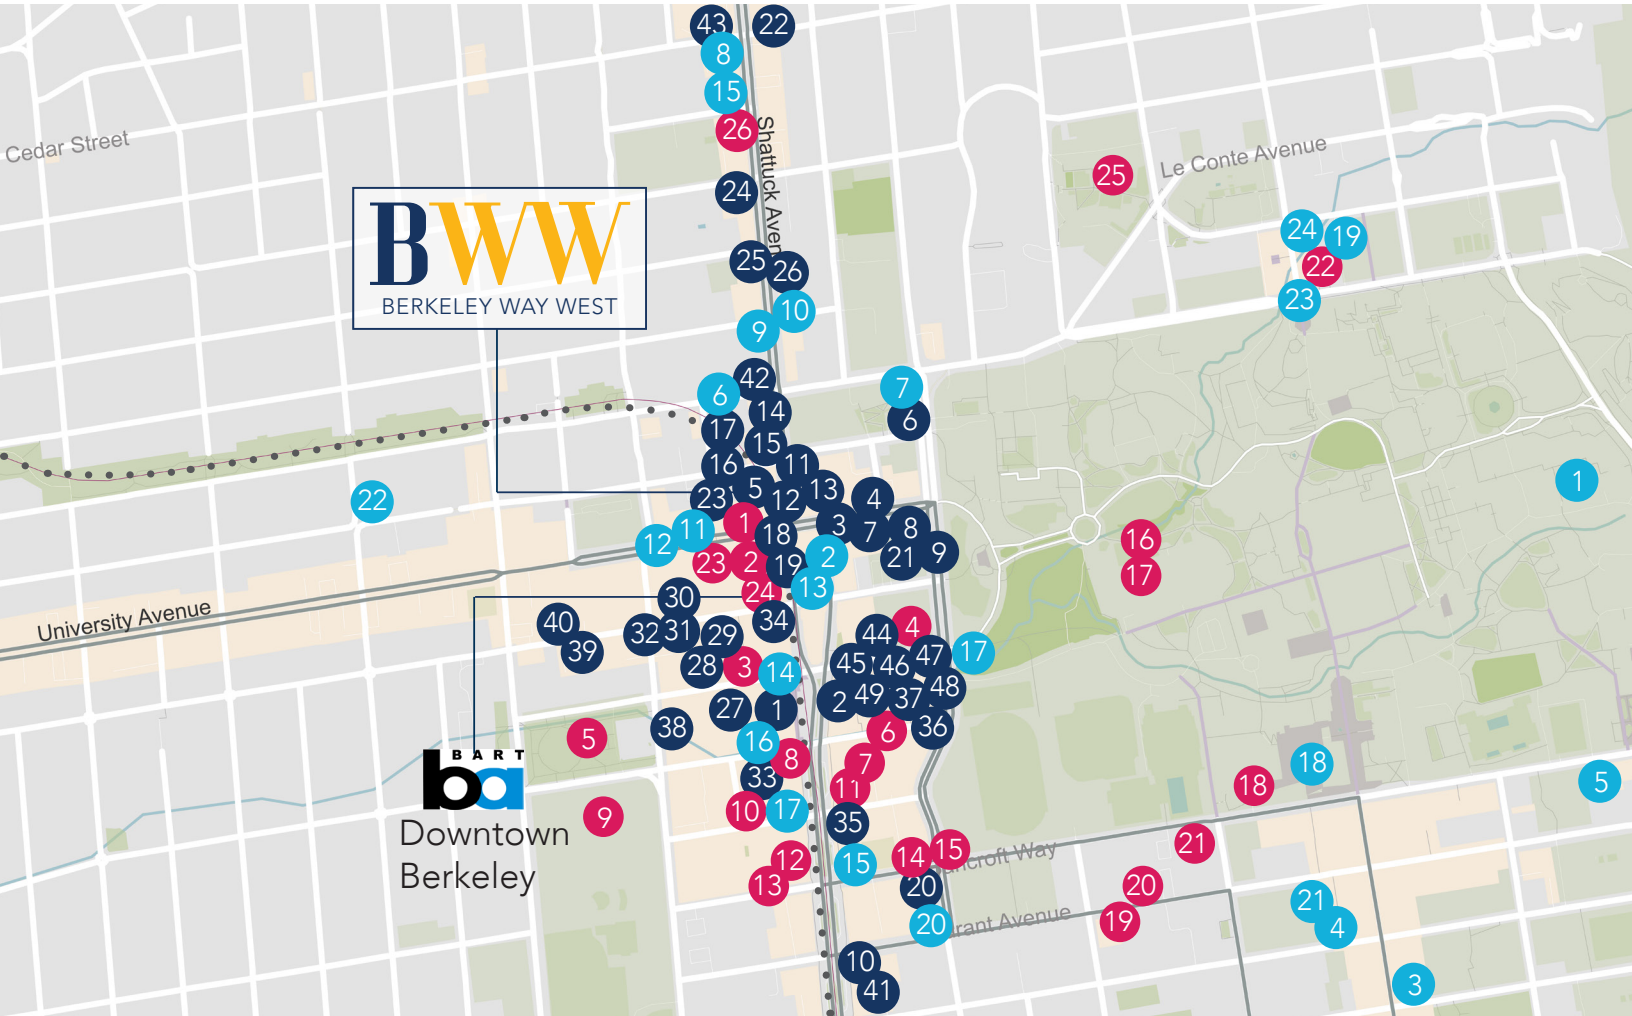

Demographics Snapshot

117,600
Population

71.5%
Bachelor
Degrees or
higher

30.5%
Above
US Avg
income

\$100,496
Average
Income

URBAN-SUBURBAN AMENITIES

As one of the Bay Area's most eclectic communities, Berkeley offers a unique combination of robust urban amenities, affluent suburban neighborhoods and college town charm. Berkeley has an exciting array of pubs, coffee houses, ethnic restaurants, music venues and eclectic shops, all situated along the City's quaint tree-lined avenues.

COFFEE

1. The Coffee Lab
2. 85 • C Bakery Cafe
3. Romeo's Coffee
4. 1951 Coffee Shop
5. Caffe Strada
6. Berkeley Espresso
7. Yali's Oxford Street Cafe
8. Philz Coffee
9. Fertile Grounds Cafe
10. Victory Point Cafe
11. Jazz Caffe
12. Au Coquelet Cafe Restaurant
13. Blue Bottle Coffee
14. Scooter's Coffee
15. Guerilla Cafe
16. Paris Baguette
17. Starbucks
18. Equator Coffees & Teas
19. Brewed Awakening
20. Pipeline Coffee Co
21. SoDol Coffee Tasting House
22. Rainbow Ranch Cafe
23. Nefeli Caffe
24. Hummingbird Cafe