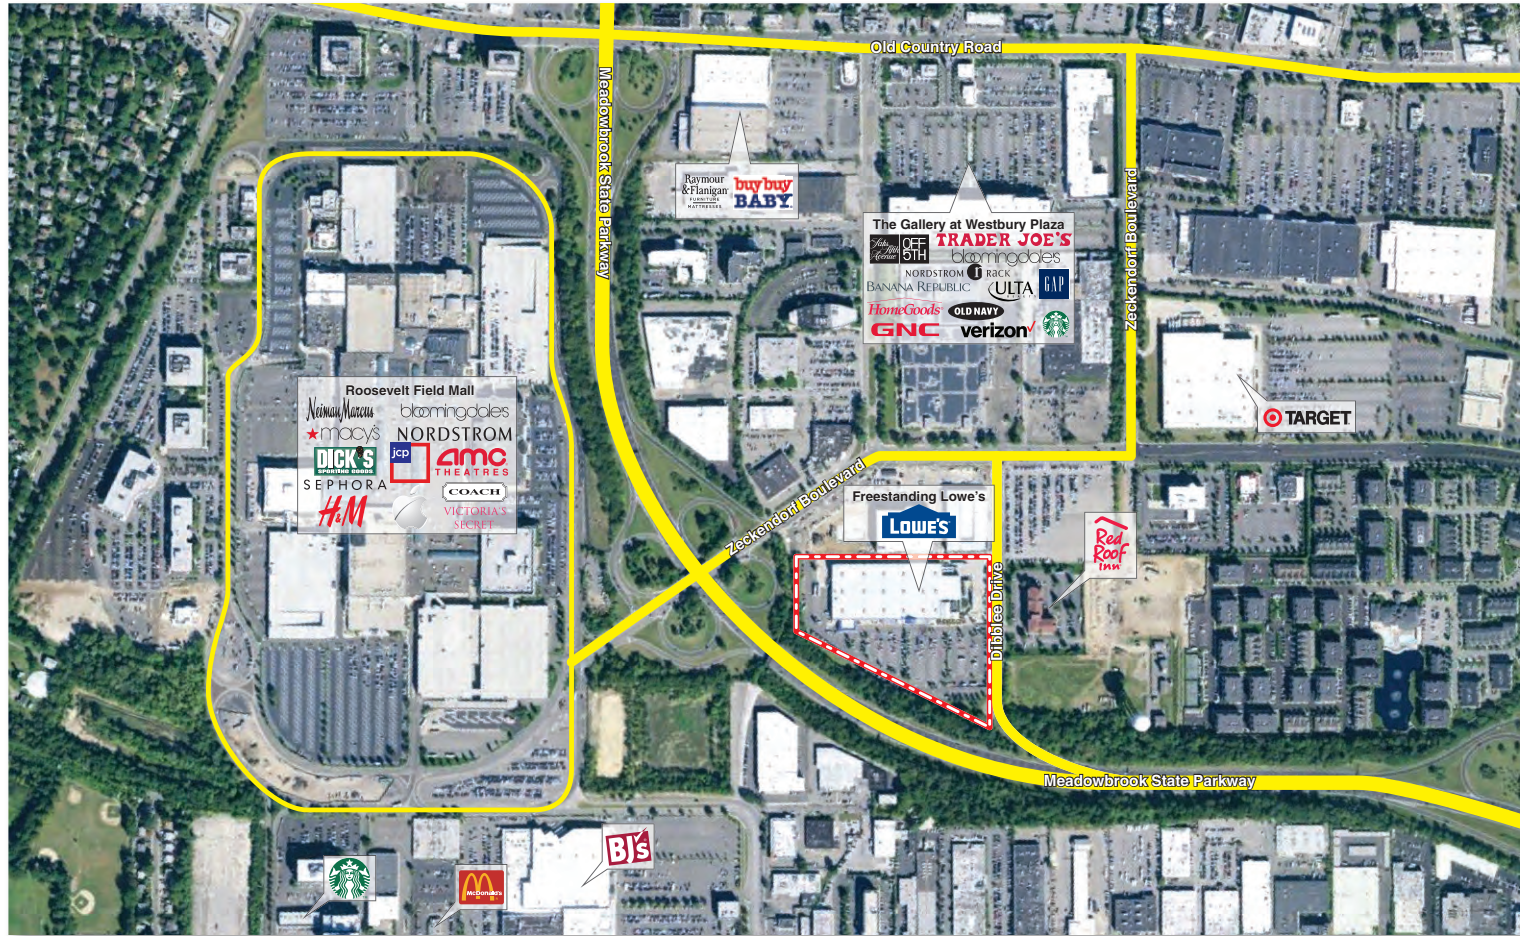

Freestanding Lowe's Garden City, New York 11530

RD MANAGEMENT LLC

Garden City, NY Freestanding Lowe's

Location:

This Freestanding Lowe's is located in Nassau County at 700 Dibblee Drive, with access from Zeckendorf Boulevard, and is accessible via Exit M2-E on the Meadowbrook State Parkway, in Garden City, New York 11530.

Type:

Freestanding

GLA:

126,239 sf

Traffic:

Two way average daily traffic
Meadowbrook Pkwy: ±118,000 cars per day
Zeckendorf Boulevard: ±23,000 cars per day

Area Retailers:

Roosevelt Field Mall (Neiman Marcus, Bloomingdale's, Macy's, Nordstrom, JCPenney, Dick's Sporting Goods), The Gallery at Westbury Plaza (Saks Off Fifth, Nordstrom Rack, Bloomingdale's Outlet, Gap, Banana Republic, Old Navy, Trader Joe's, Home Goods, Ulta, Starbucks)