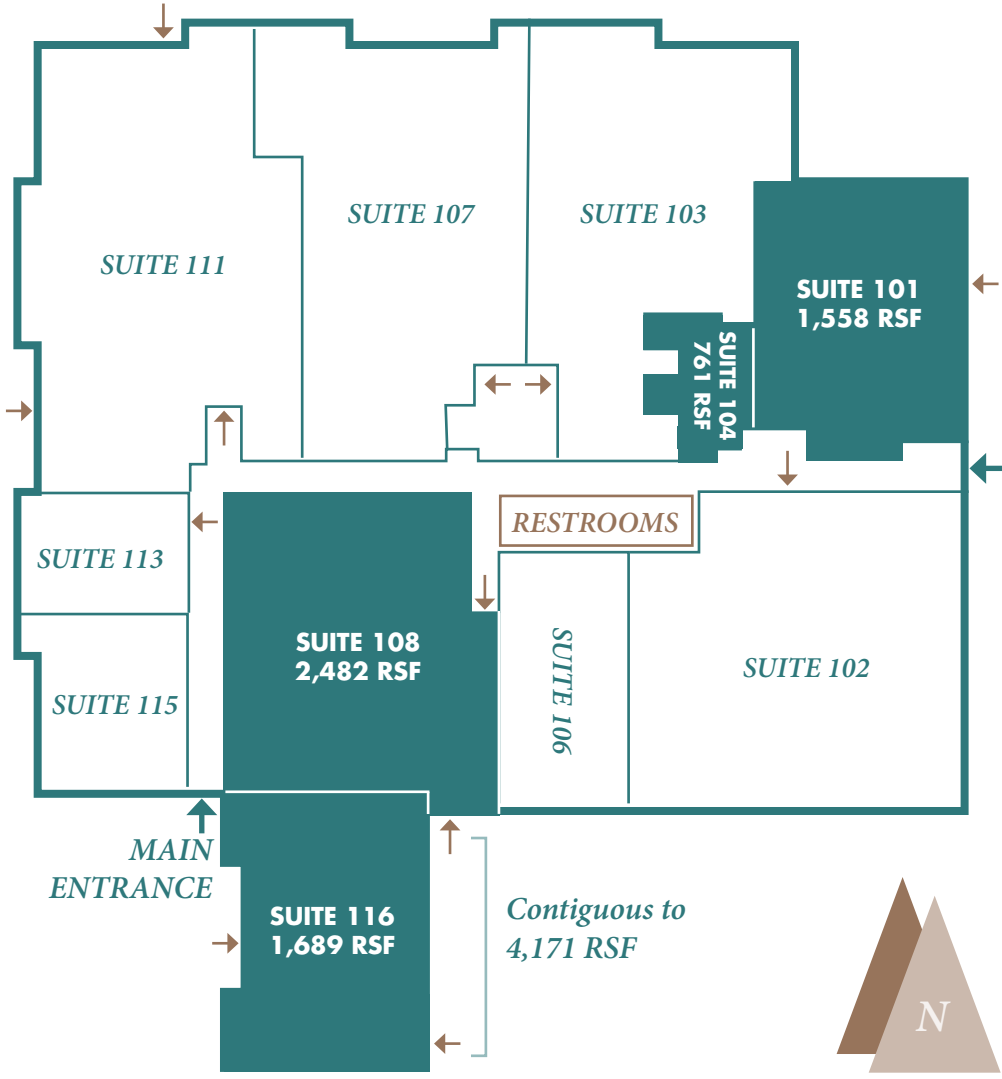

COBRE VALLEY MEDICAL PLAZA

VA U.S. Department of Veterans Affairs
Canyonlands Healthcare

AZ Foot and Ankle

COBRE VALLEY OB CLINIC

COBRE VALLEY REGIONAL MEDICAL CENTER

SUITE 101	1,558 RSF
SUITE 104	761 RSF
SUITE 108*	2,482 RSF
SUITE 116*	1,689 RSF

*Max Contiguous 4,171 RSF

SUITE 101
1,558 RSF

SUITE 108
2,482 RSF

CORRE VALLEY COUNTRY CLUB & RECREATION CENTER

ARIZONA
188

Fremont
FREEPORT-McMORAN
COPPER & GOLD

COMMERCIAL LAND
ON MARKET | 7 ACRES

FOOD STORES
fray's
STARBUCKS
COFFEE
verizon
WELLS
FARGO