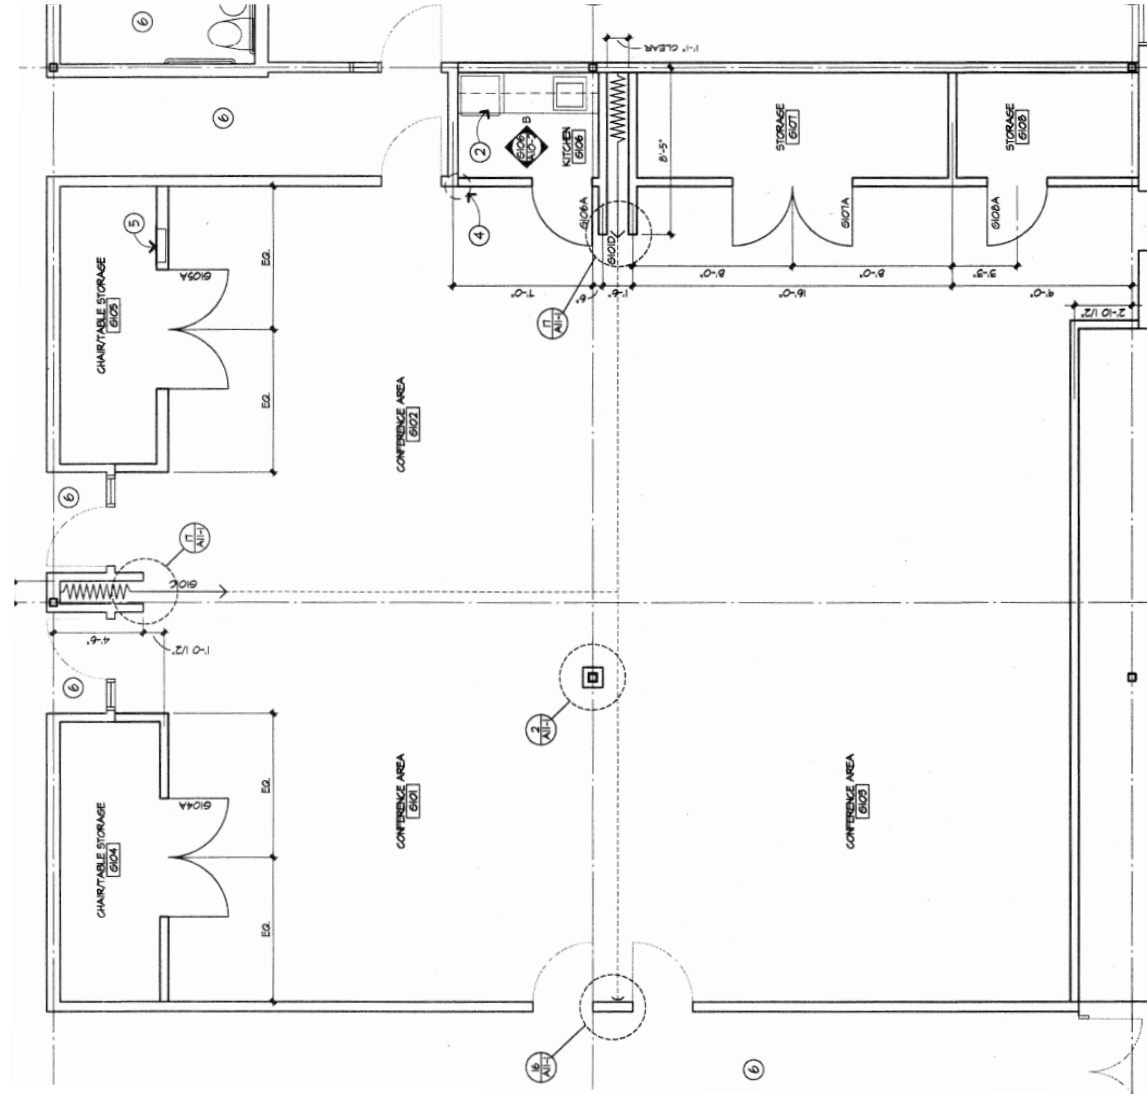

SUITE 101
1,558 RSF

SUITE 108
2,482 RSF