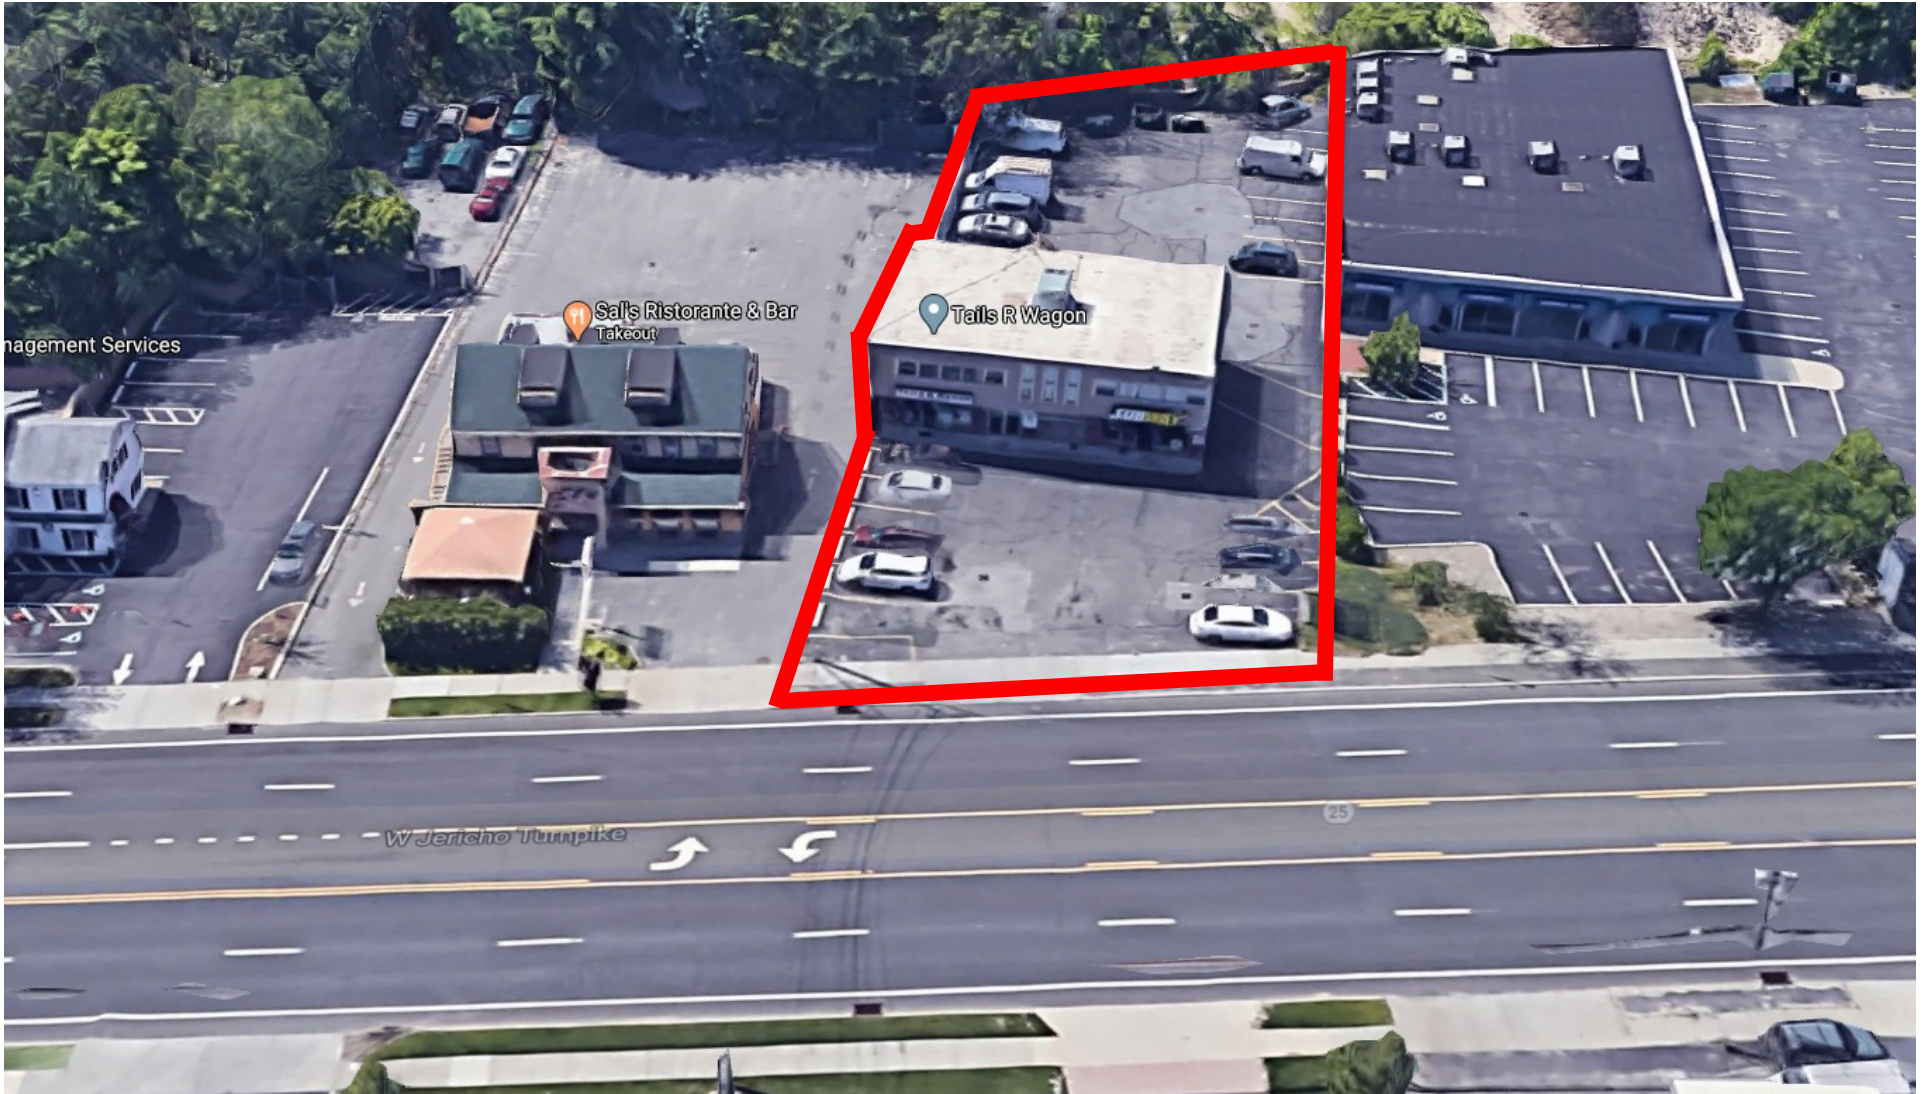

1020 W. Jericho Tpke
Smithtown, NY 11787

Richard Pino
631.524.0524 | rpino60@aol.com

www.rrgroup.agency

Property Address: 1020 W. Jericho Tpke
Smithtown, NY 11787

Total Square Footage: 1,200 square feet

Parking: Ample

Sewer/Septic: Septic

Type: Take out Restaurant

Condition: Great

Date Available: December 1st, 2020

Asking Price: \$2,850

1020 W. Jericho Tpke
Smithtown, NY 11787

Richard Pino
631.524.0524 | rpino60@aol.com

www.rrgroup.agency