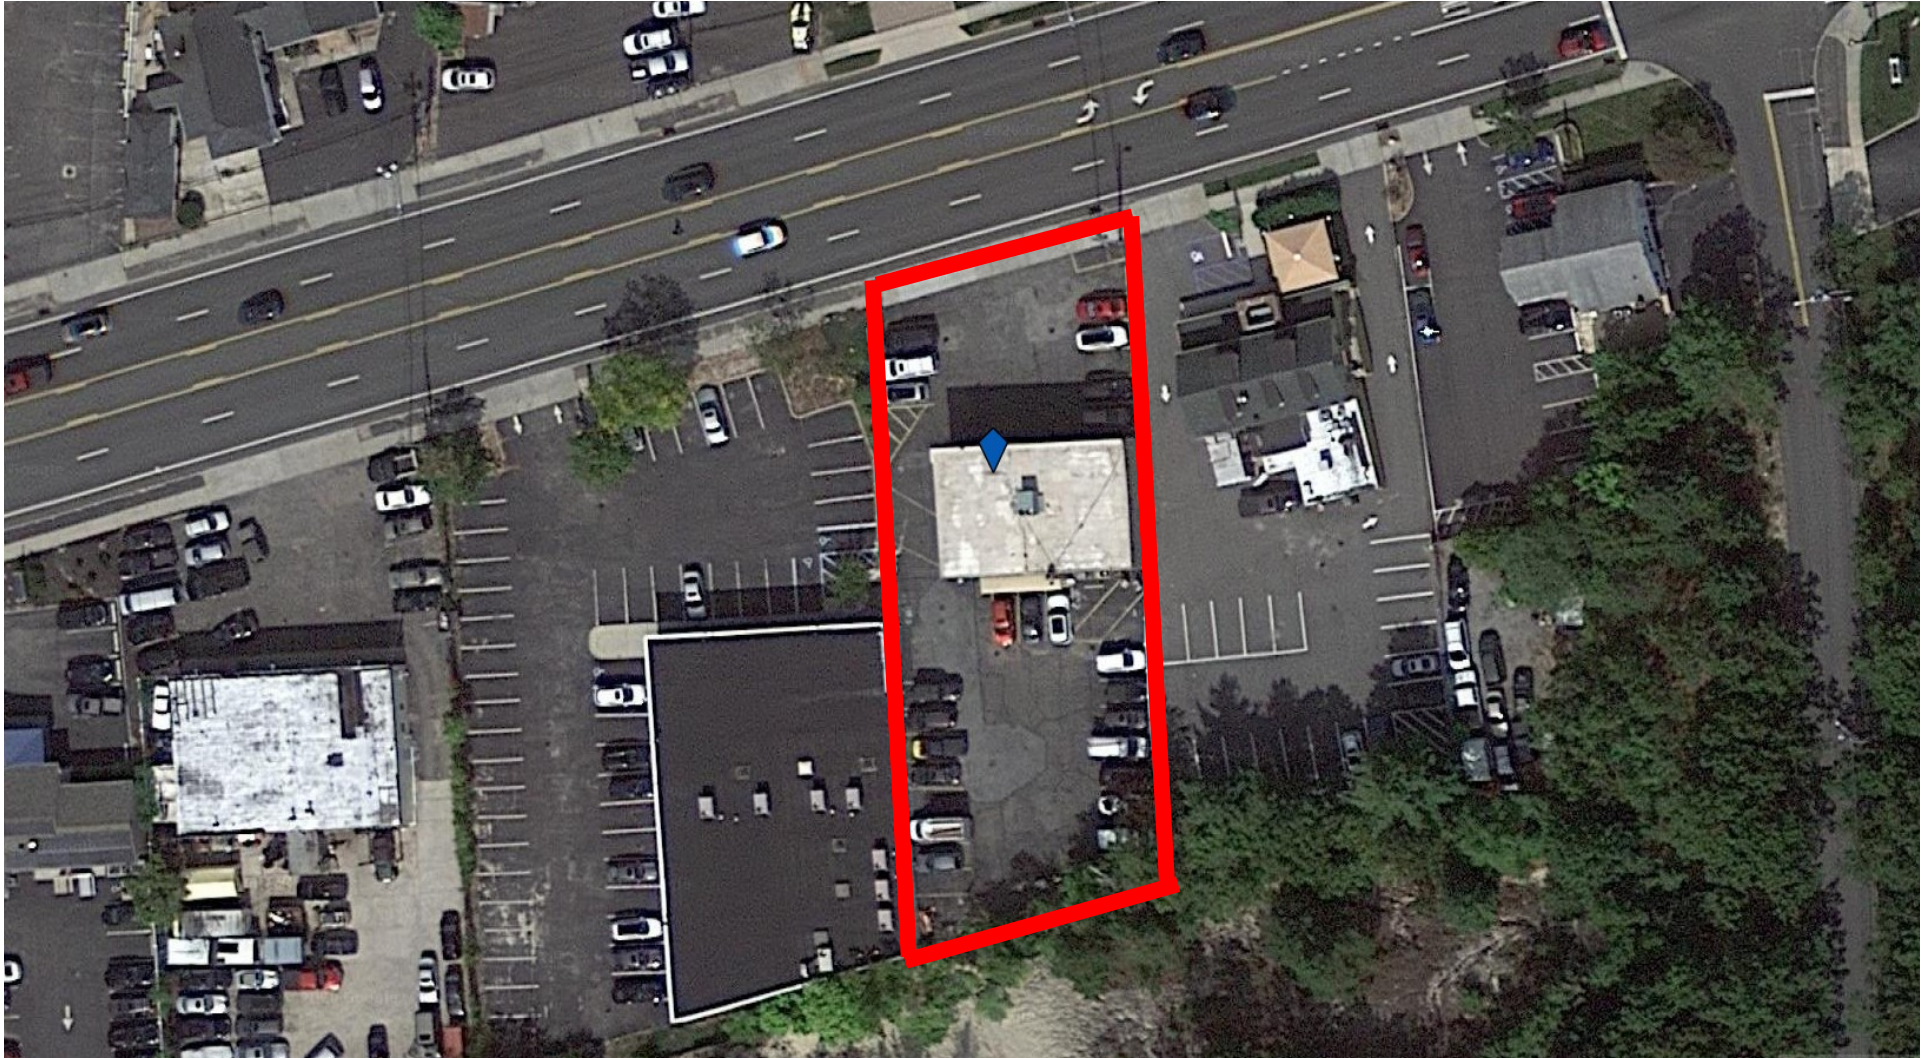

1020 W. Jericho Tpke
Smithtown, NY 11787

Richard Pino
631.524.0524 | rpino60@aol.com

www.rrgroup.agency