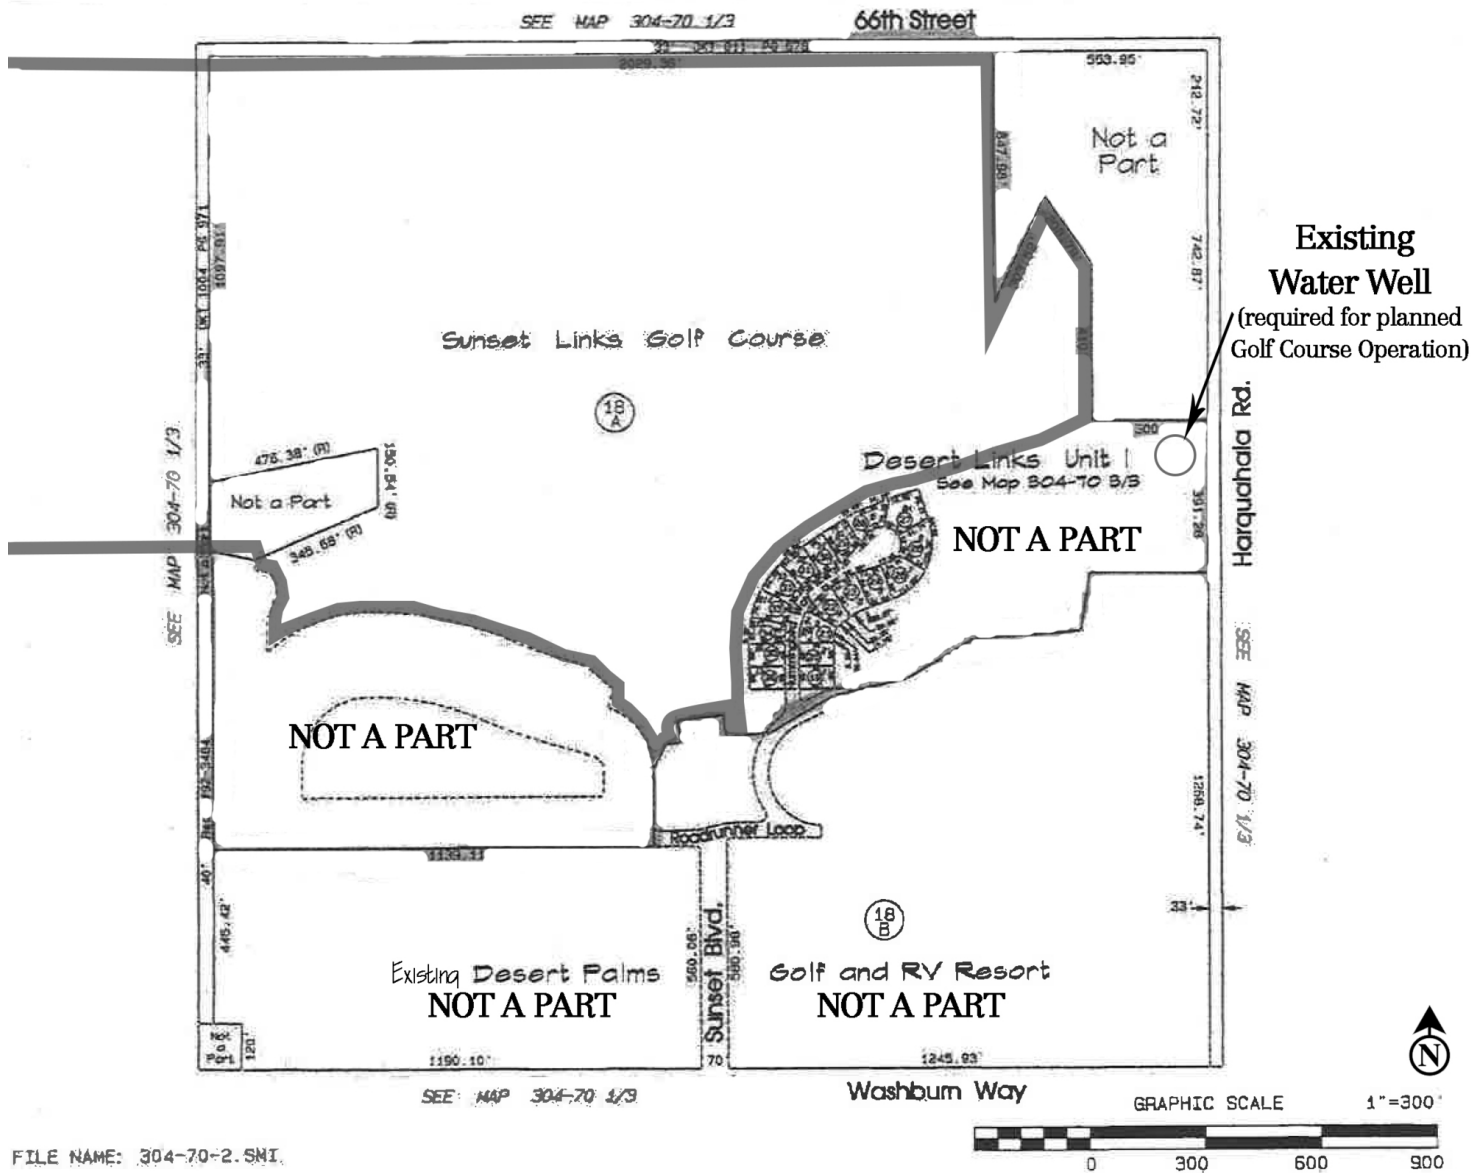

For Sale

Planned Salome Golf Resort & RV Park

Partial Site Outline