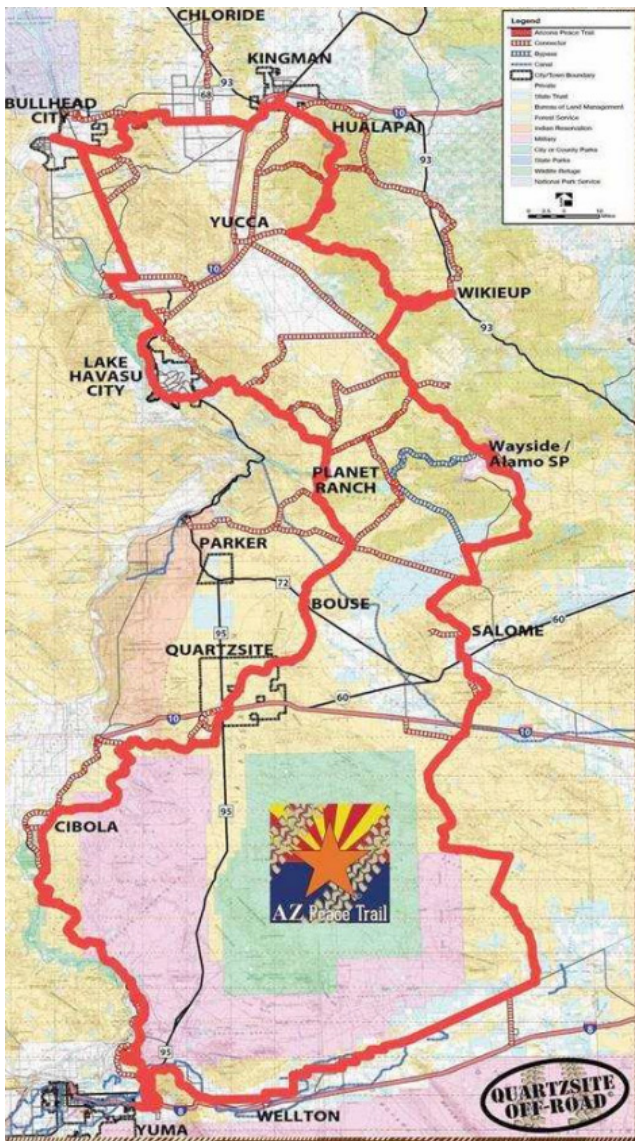

Planned Salome Golf Resort & RV Park

Salome, Arizona 85348

Property Features

- 173 acre planned recreational development known as the Salome Golf Resort & RV Park consisting of an existing, non-operating, public, 9-hole executive golf course that can be expanded to 18 holes
- Up to 500 lot RV Park planned for development along the existing, inoperative 9-hole public golf course and the planned 9 hole addition
- A 357 lot RV Park can be achieved by using a lot size of 60'x90', while a 500 lot RV Park can be achieved by converting some of the 60'x90' lots to 45'x60'
- Easy access to and from US-60 & I-10 and Salome Road
- Located in Salome, which is approximately 35 miles to the east of visitor-prone Quartzite
- Culinary Water and Septic Sewer services are available through Keaton Water and McMullen Irrigation Companies, respectively
- Electric service is available through APS
- Located in La Paz County
- Property is currently zoned RV-Park which does not allow for the sale of RV lots. RV-Subdivision zoning is required to be able to sell RV lots.
- Desert Palms RV Resort may be available for purchase in the near future - contact John Filli for more information
- Property is located in an opportunity zone ([click here for more info](#))
- Close proximity to the Arizona Peace Trail ([click here for more info](#))

2944 N 44th St
 Suite 200
 Phoenix, Arizona
 +1 602 955 4000
naihonorizon.com

For Sale

Planned Salome Golf Resort & RV Park

Arizona Peace Trail

About:

The Arizona Peace Trail is the ultimate off-road adventure for dirt bikes, ATV/UTV & Jeep 4-wheeler enthusiasts. This 750-mile loop trail spans three counties (La-Paz, Yuma & Mohave) in Western Arizona and traverses from Bullhead City & Kingman to the north down through the desert to Yuma. From the trees through the Hualapai Mountains - to the expansive desert and along the Colorado River, the Peace Trail provides a natural experience.