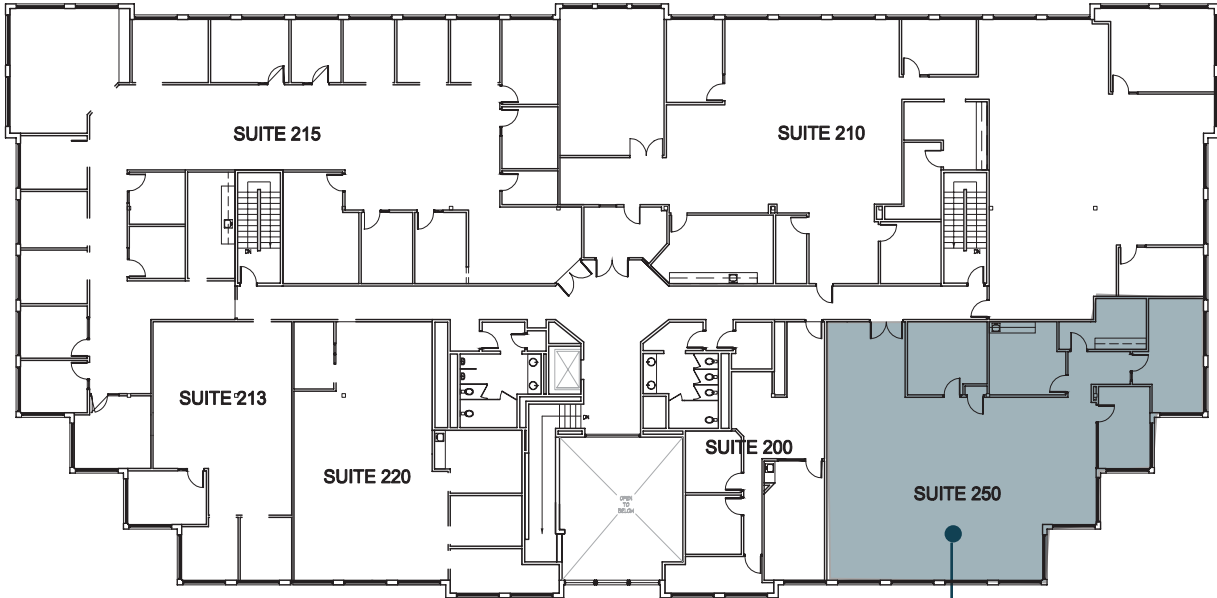

# ALAMEDA CENTER

## FOR LEASE

Building 2490

Second Floor  
21,180 s.f.

Suite No.	R.S.F. Available
250	3,315

Suite 250 - 3,315 r.s.f.  
Available Now