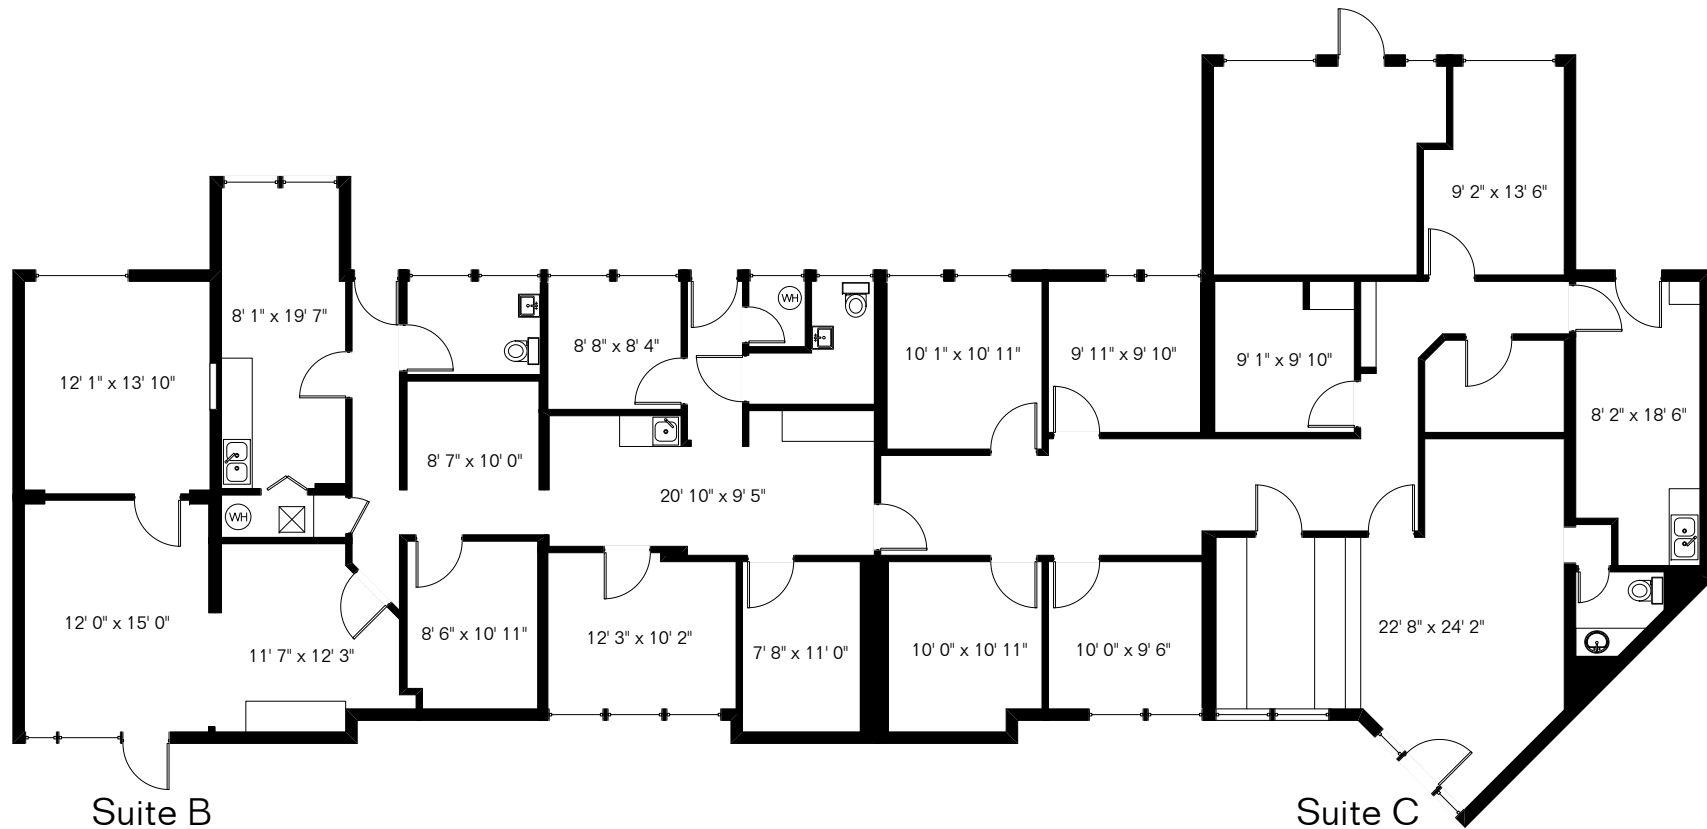

The square footages and room size information are deemed to be reliable but are not guaranteed and should be independently verified.

2530 E Broadway Blvd Suite B & C

Presented by Jim Briggs
Cornerstone Realty
(520) 320-9990

Site Visit February 2015

0 ft. 6 ft. 10 ft. 20 ft.

Copyright 2015 Floor Plans First! LLC
All Rights Reserved.

www.FloorPlansFirst.com

Toll Free (877) 887-1500
Voice (520) 881-1500
Fax (520) 791-7701

Floor Plans First!
See the Floor Plan First!