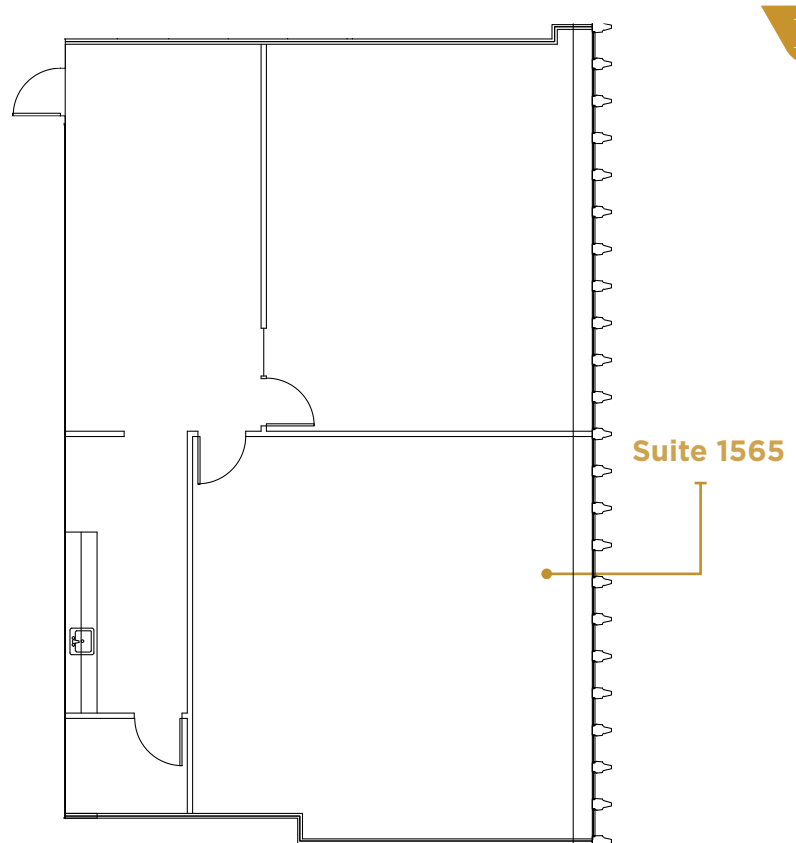

SUITE 1565 2,069 RSF

SPACE FEATURES

- » Available now!
- » 2 conference rooms
- » Kitchenette

METROTRACT
SEATTLE