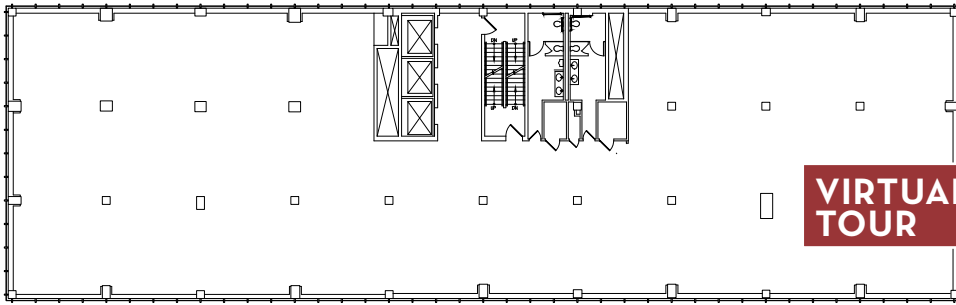

VIEW VIDEO TOUR

MORRISTOWN

150+
RESTAURANTS & BARS

61+
RETAILERS

1200+
RESIDENTIAL
UNITS

PIONEER PARK REDEVELOPMENT COMPLETE

NEWLY RENOVATED
AMENITY SPACE
on the third floor

TYPICAL FLOOR

AVAILABLE SPACE

SUITE 500

SUITE 575

ENTIRE TOP FLOOR

More virtual tours coming soon.

WORK

PLAY

DINE