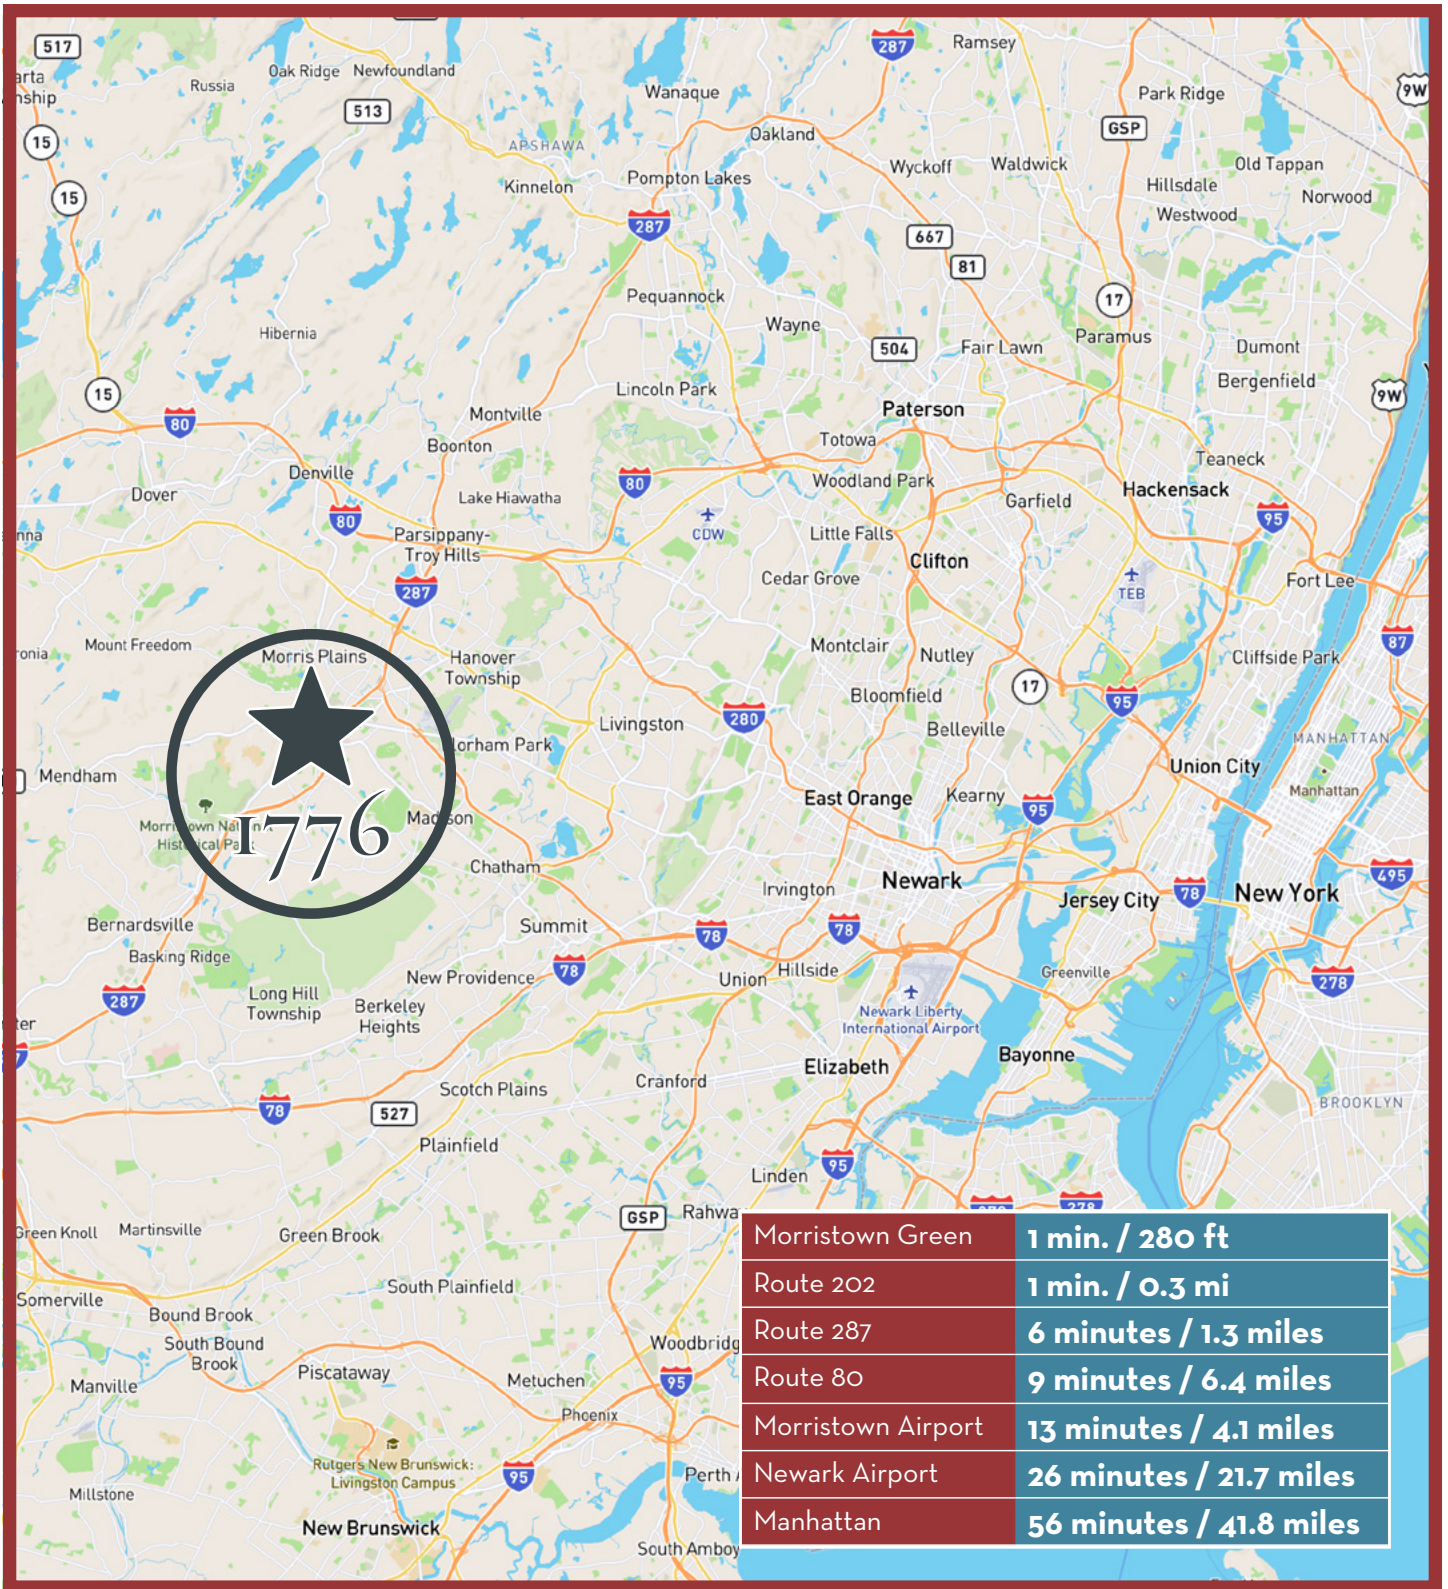

JON WILLIAMS

Senior Vice President
+1 973 437 2028
jon.williams@cbre.com

MIKE NIELIWODSKI

Senior Associate
+1 973 437 2029
mike.nieliwodski@cbre.com