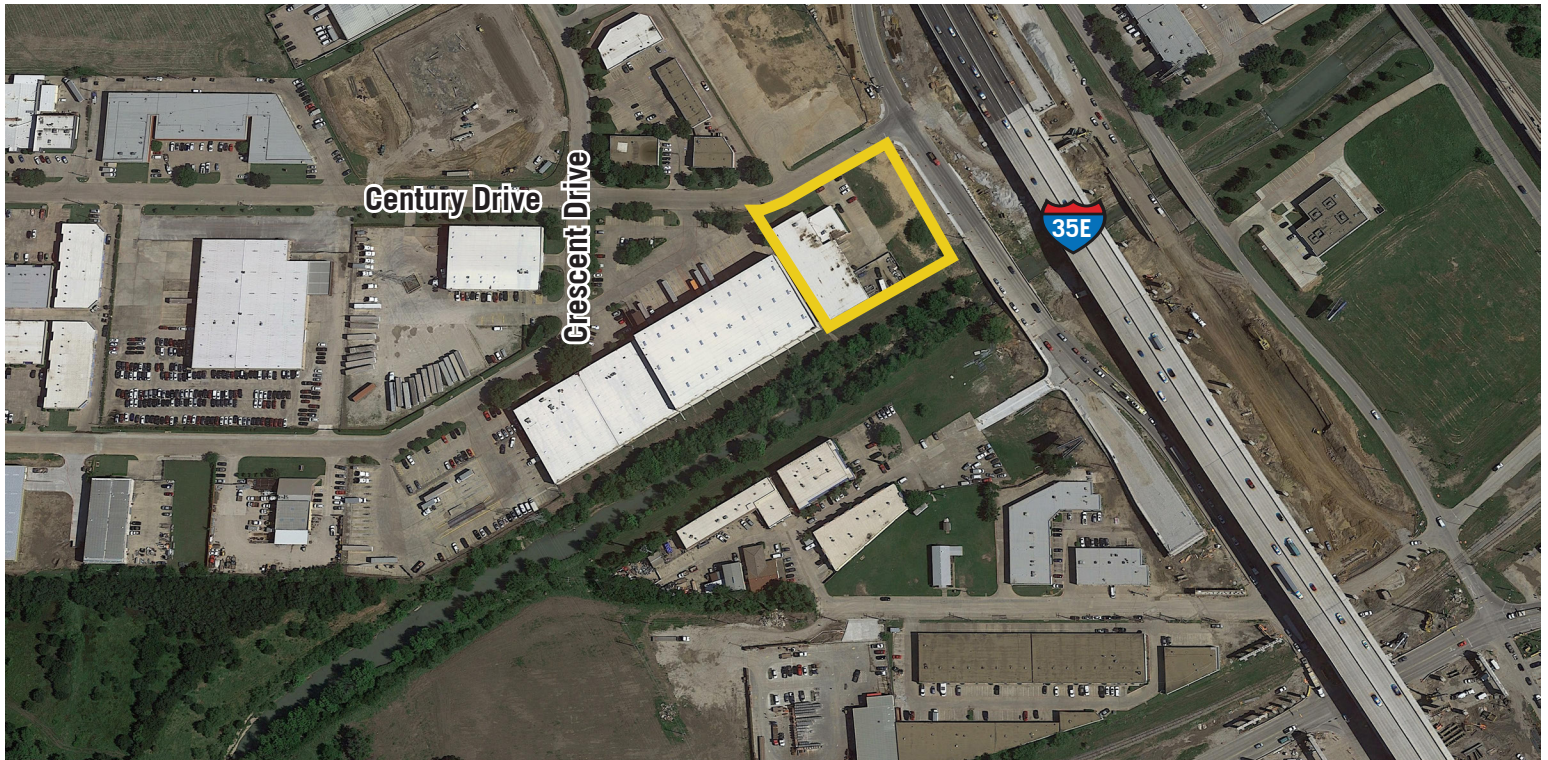

Available

1301 Century Drive, Carrollton, TX 75006

20,023 SF AVAILABLE

The property information/detail contained herein has been obtained from other sources believed to be reliable, and DFW Lee & Associates, LLC has not independently verified such information's accuracy. DFW Lee & Associates, LLC makes no representations, guarantees, or express or implied warranties of any kind regarding the accuracy or completeness of the information provided herein nor the condition of the property and expressly disclaims all such warranties, including but not limited to the implied warranty of suitability and fitness for a particular purpose. Buyer/Lessee should perform its own due diligence regarding the accuracy of the information upon which buyer/lessee relies when entering into any transaction with seller/lessor herein. Furthermore, the information provided herein, including any sale/lease terms, are being provided subject to errors, omissions, changes of price or conditions, prior sale or lease, and withdrawal without notice.

For more information contact:

Nathan Denton, Principal
ndenton@lee-associates.com
D 972.934.4015

Stephen Williamson, Associate
swilliamson@lee-associates.com
D 972.934.4045

LEE & ASSOCIATES
COMMERCIAL REAL ESTATE SERVICES

lee-associates.com