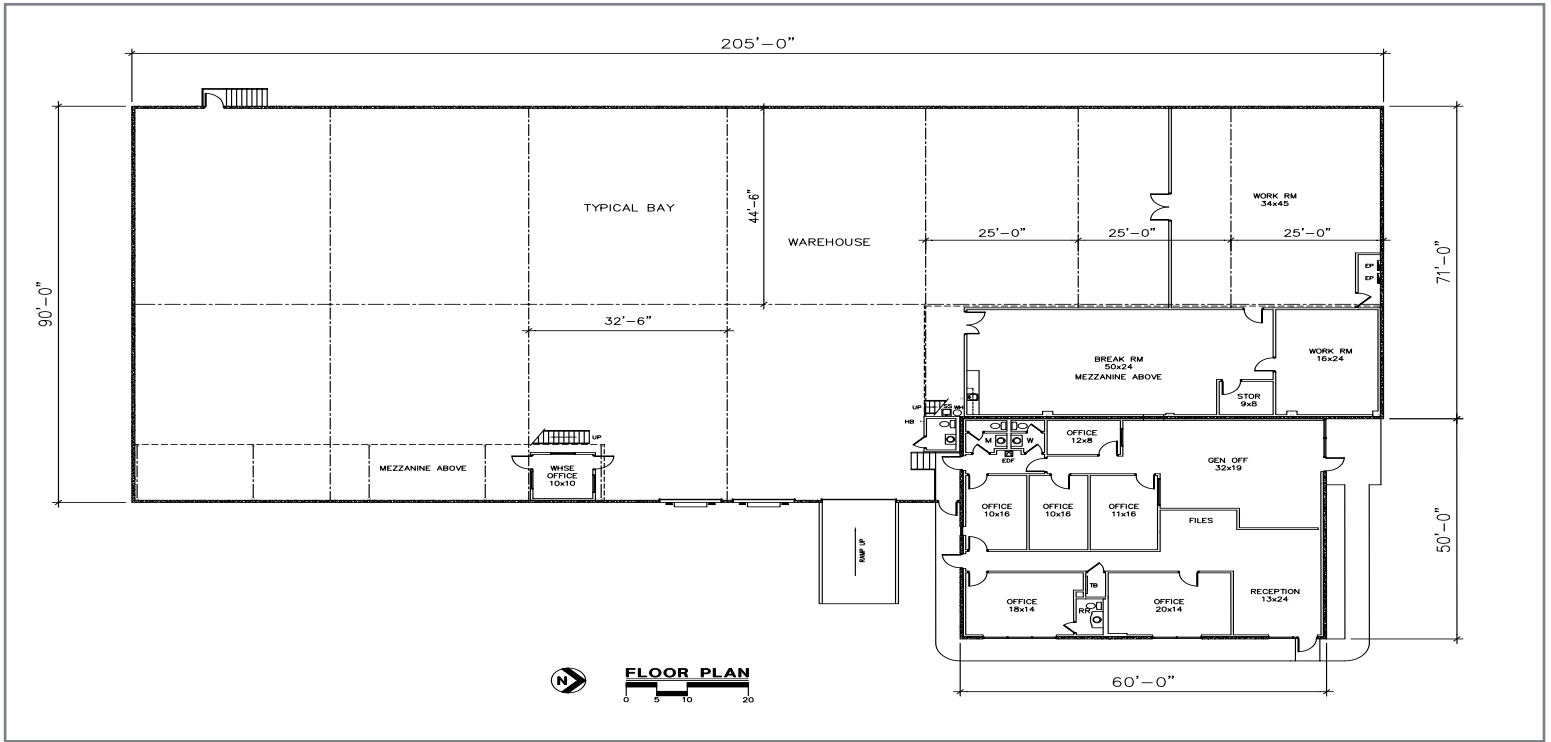

Available

1301 Century Drive, Carrollton, TX 75006

20,023 SF AVAILABLE

The property information/detail contained herein has been obtained from other sources believed to be reliable, and DFW Lee & Associates, LLC has not independently verified such information's accuracy. DFW Lee & Associates, LLC makes no representations, guarantees, or express or implied warranties of any kind regarding the accuracy or completeness of the information provided herein nor the condition of the property and expressly disclaims all such warranties, including but not limited to the implied warranty of suitability and fitness for a particular purpose. Buyer/Lessee should perform its own due diligence regarding the accuracy of the information upon which buyer/lessee relies when entering into any transaction with seller/lessor herein. Furthermore, the information provided herein, including any sale/lease terms, are being provided subject to errors, omissions, changes of price or conditions, prior sale or lease, and withdrawal without notice.

For more information contact:

Nathan Denton, Principal
ndenton@lee-associates.com
D 972.934.4015

Stephen Williamson, Associate
swilliamson@lee-associates.com
D 972.934.4045

LEE & ASSOCIATES
COMMERCIAL REAL ESTATE SERVICES

lee-associates.com