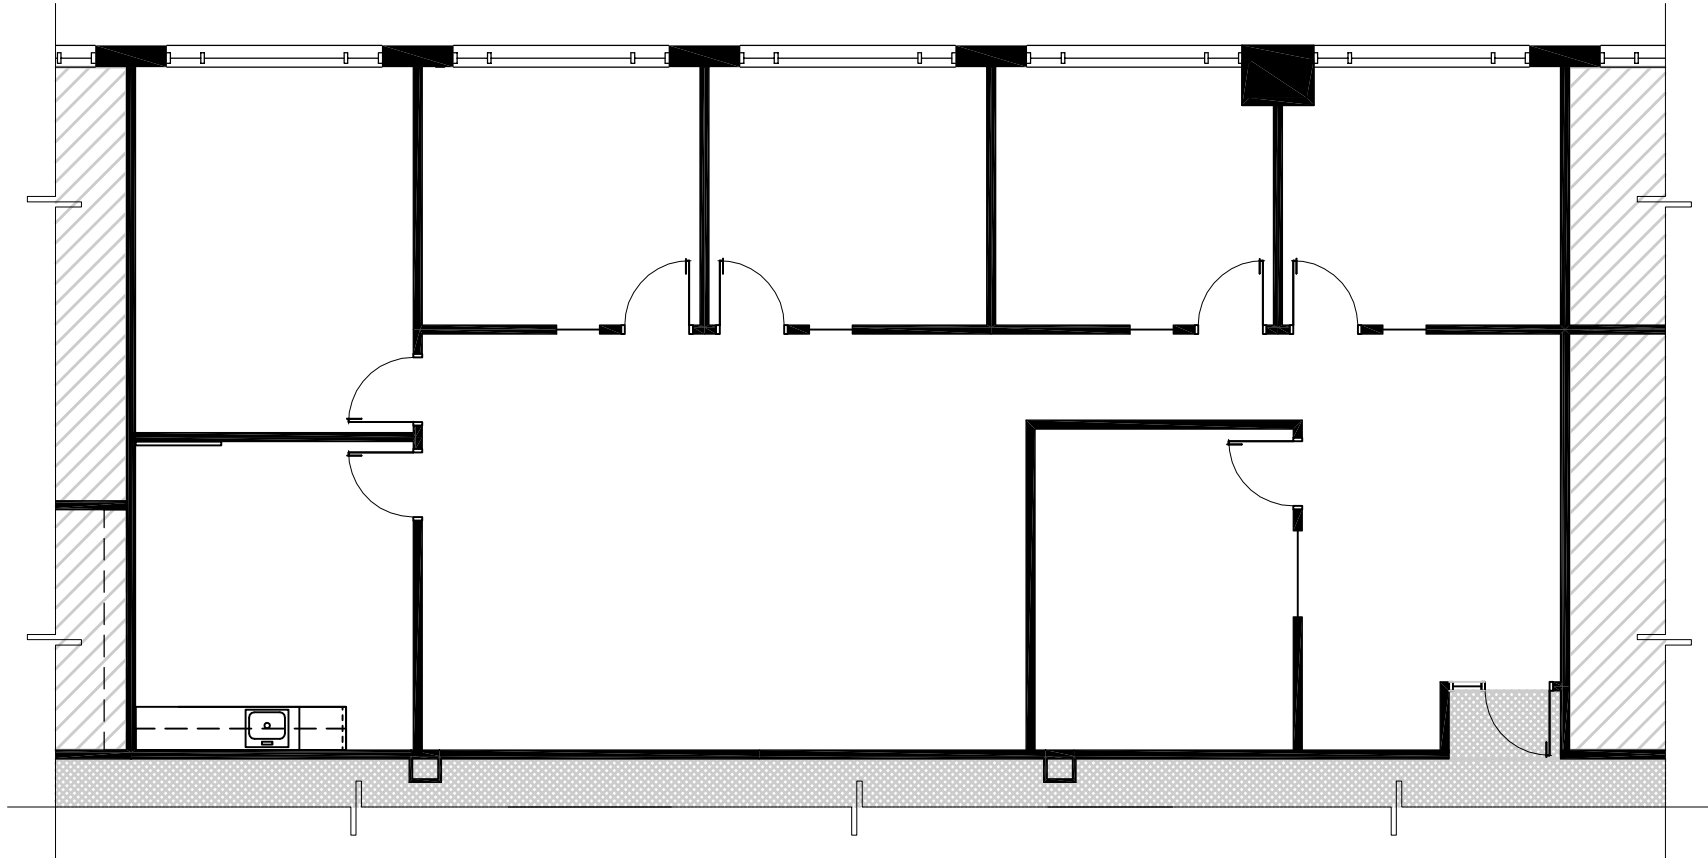

HIGH POINTE TOWER I
6430 South Fiddlers Green Circle

Suite 440
2,536 RSF

CBRE

For leasing information, contact:
JOHN MILLER - 720.528.6511
John.D.Miller@cbre.com

Key Plan
Not to Scale