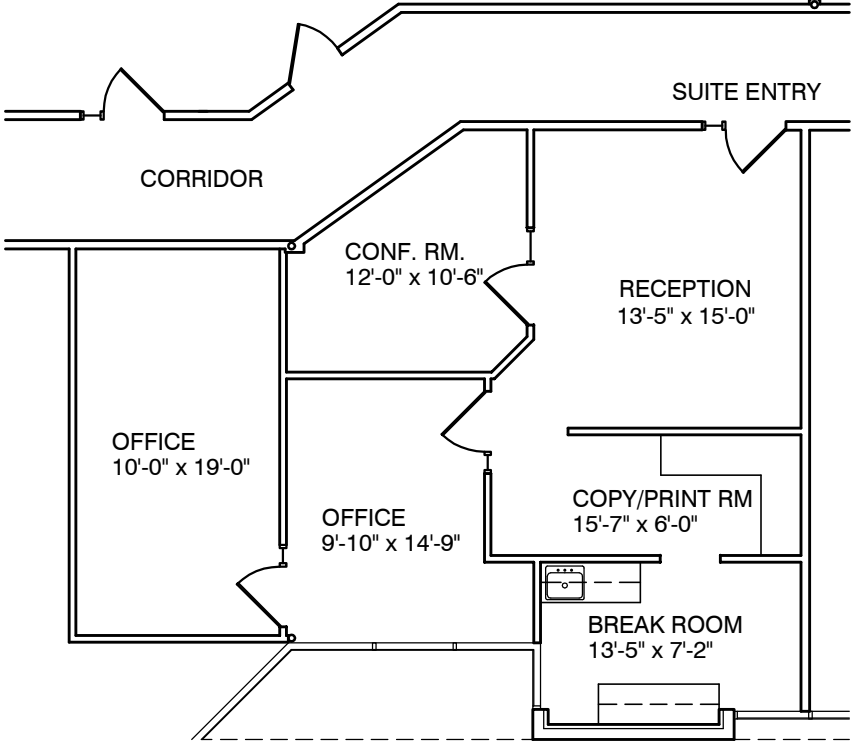

# SUITE # 211

998 RENTABLE SQ. FT.

# SUPERSTITION OFFICE PLAZA

4025 SOUTH McCLINTOCK DRIVE  
TEMPE, ARIZONA 85282

NORTH

All dimensions are approximate

Updated: 11-28-17