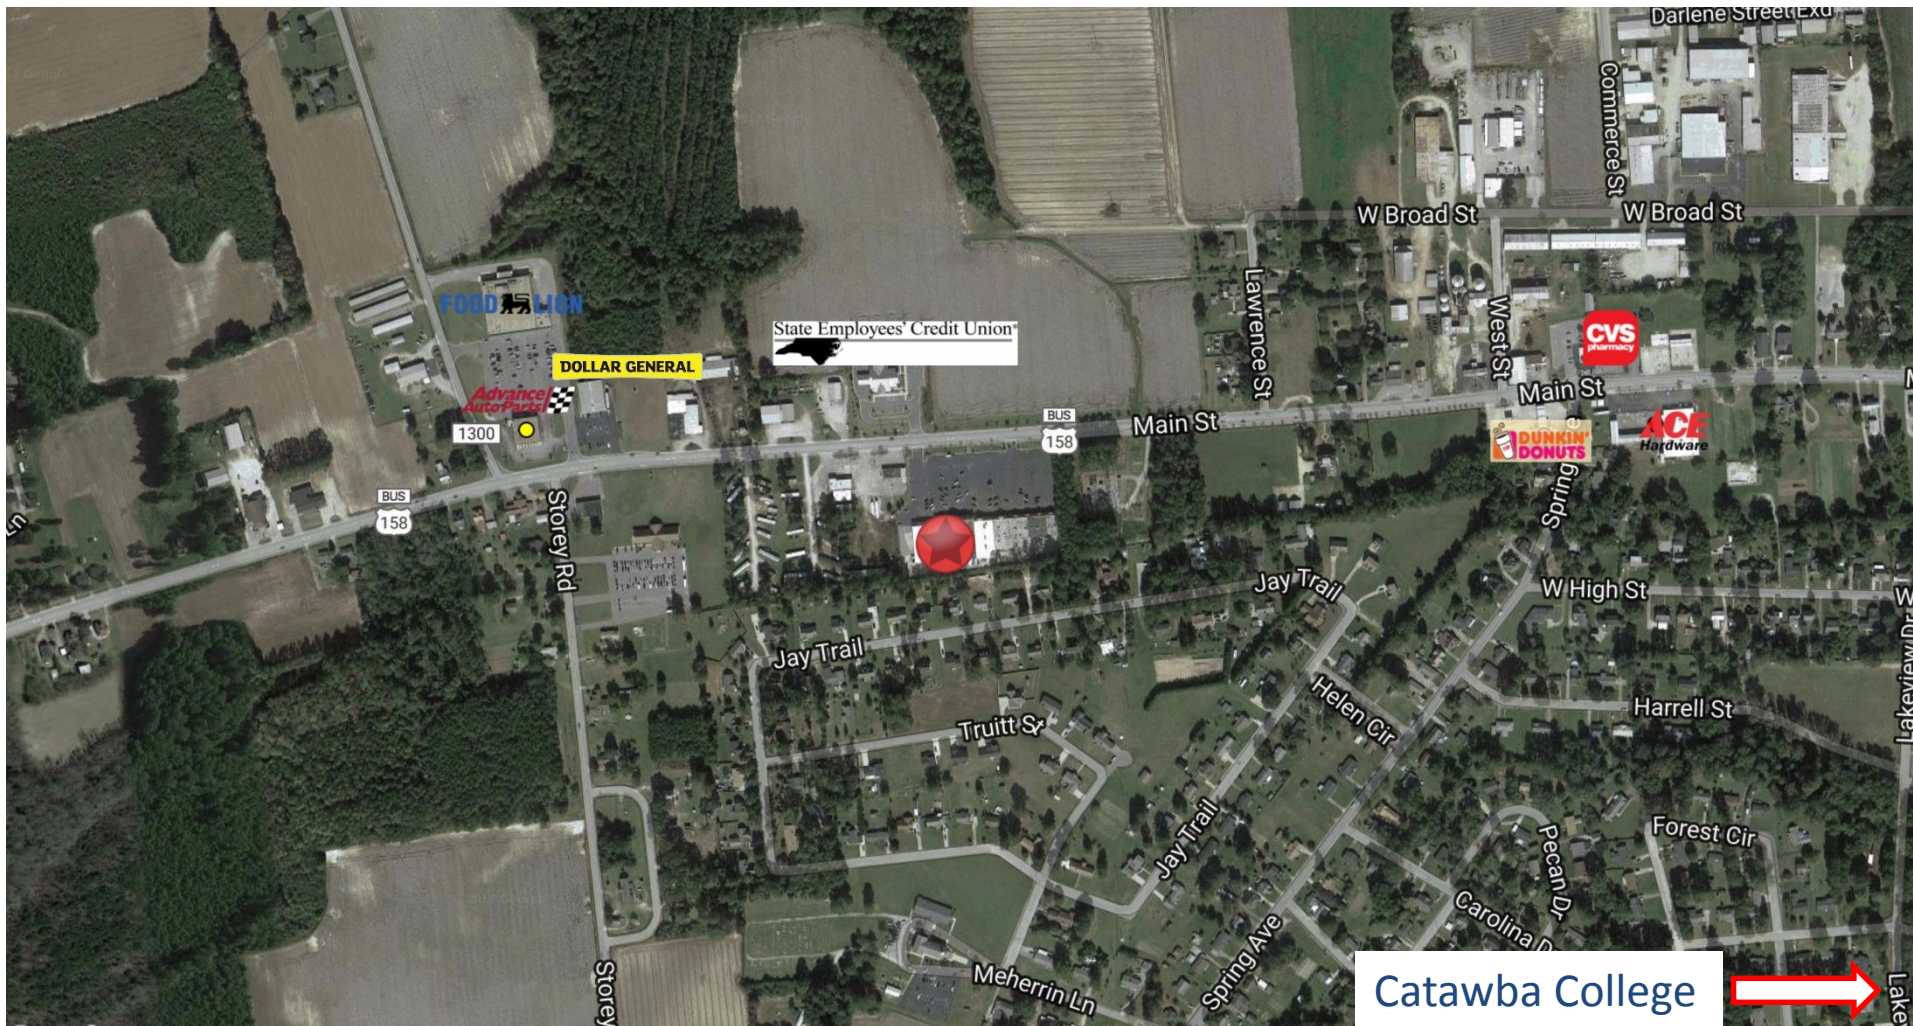

28,858 SF Available

851 W Main St. Murfreesboro, North Carolina

Catawba College