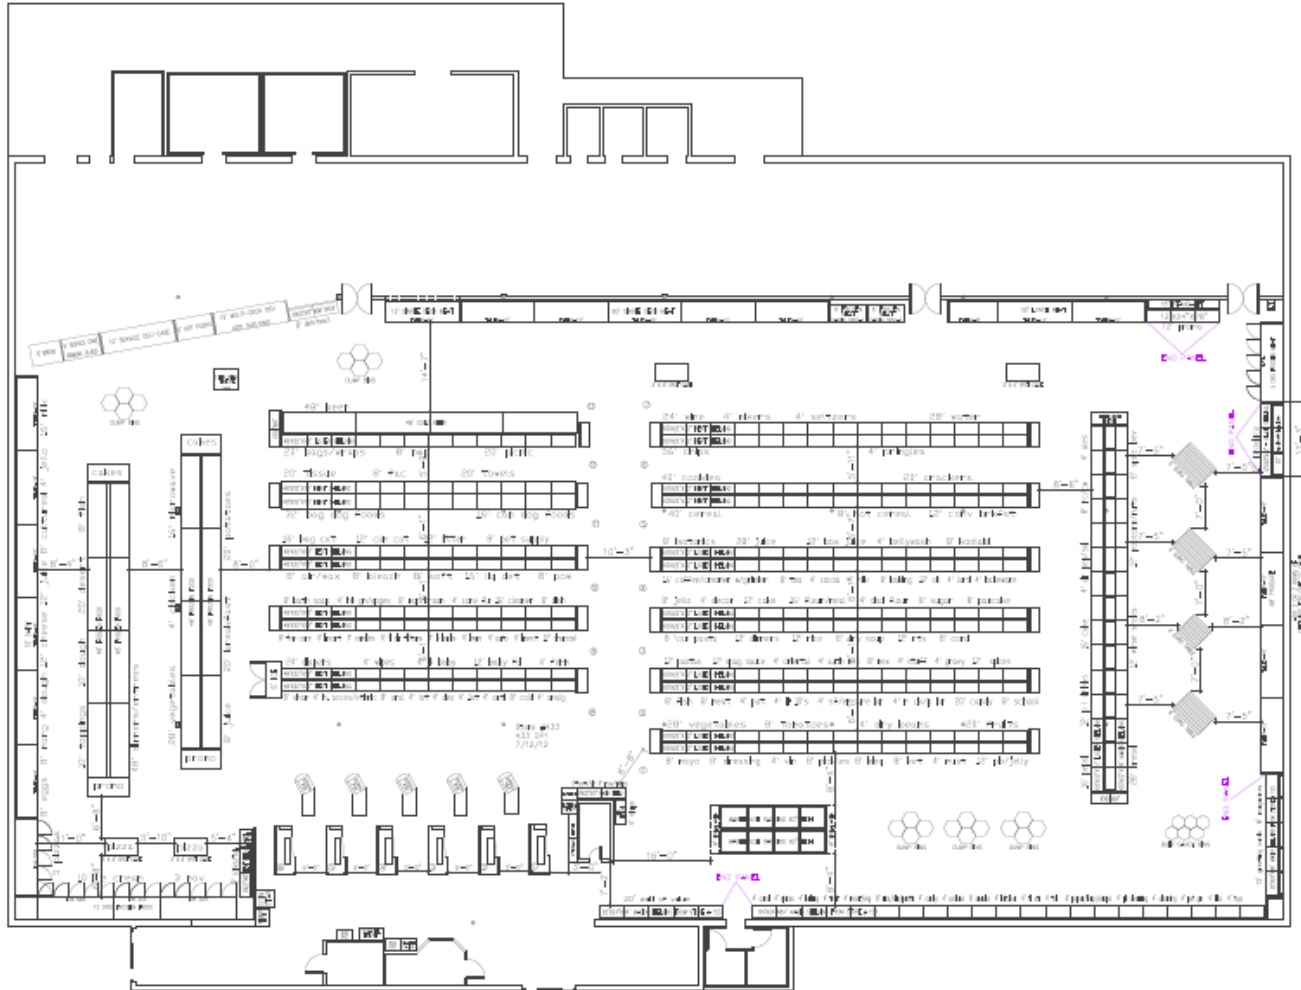

Mobile: 336-383-7819

will.oakes@latpurser.com

28,858 SF Available

851 W Main St. Murfreesboro, North Carolina

Catawba College

28,858 SF Available

851 W Main St. Murfreesboro, North Carolina