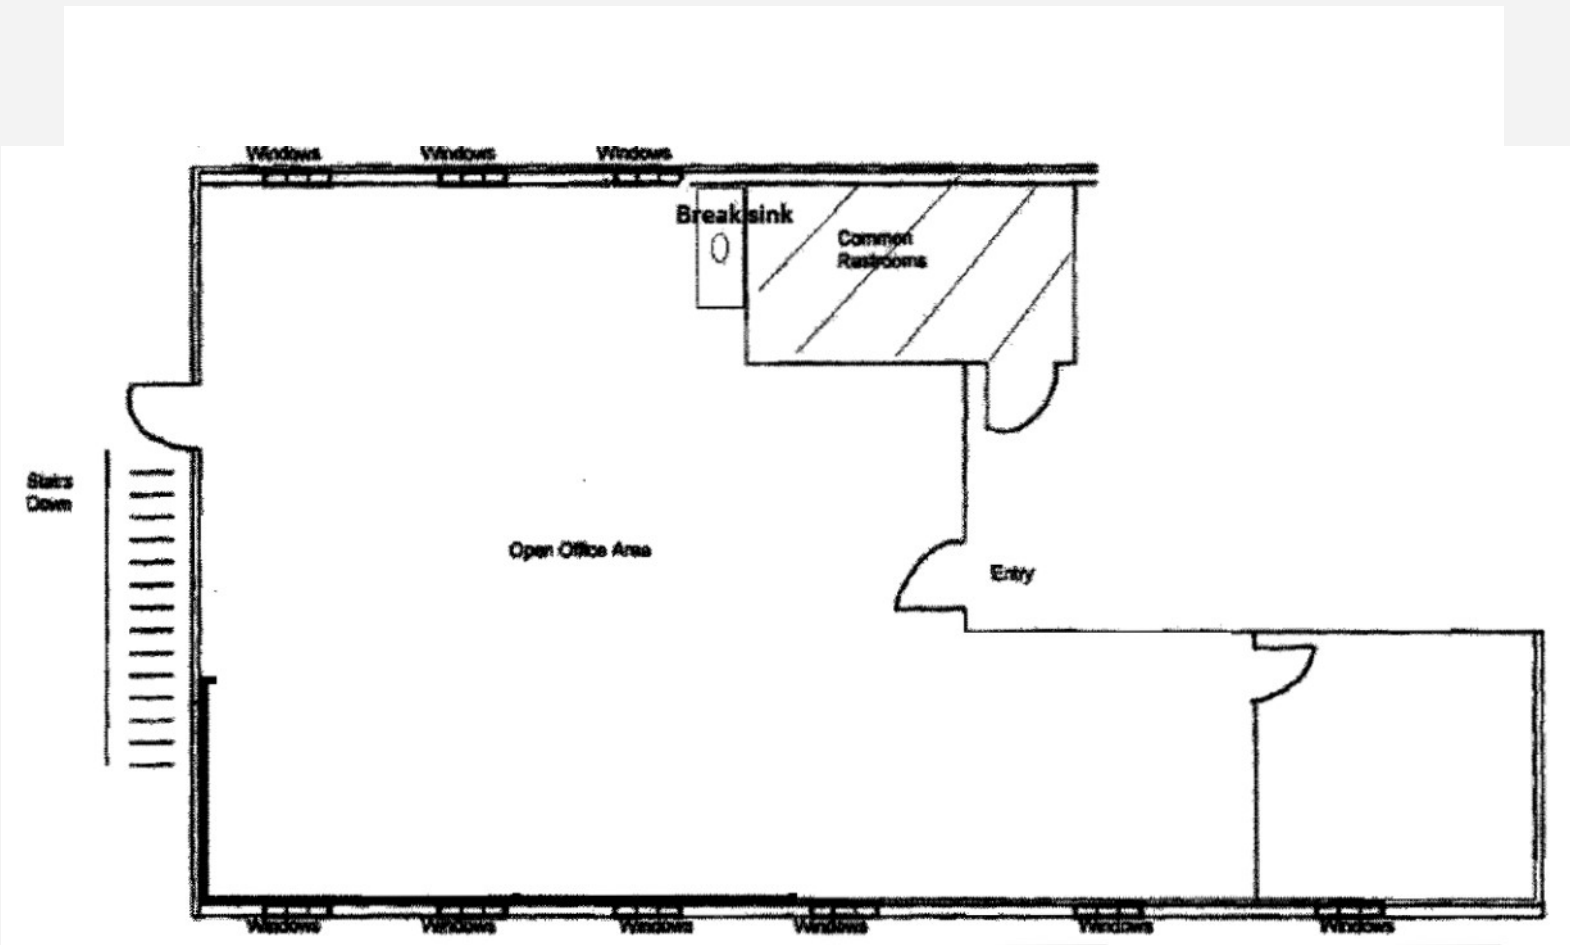

Jupiter Office Park - 303 - 313 S. Jupiter Road

Allen, Texas 75002

www.momentumreal.com

Available for Lease

±36,291 SF OFFICE/SHOWROOM

Building Features:

- Six, two-story garden office buildings ranging from 4,000 - 8,000 S.F.
- Executive Suites available from 100 - 1,000 S.F.
- Professionally managed
- Abundant window space
- Lush landscaping
- Well located just east of Central Expressway and Main Street in Allen
- 120 Concrete Parking Spaces

Allen, Texas 75002

SUITE 200 - 1,682 S.F.

Floor Plan

Jupiter Office Park - 303 - 313 S. Jupiter Road

Allen, Texas 75002

www.momentumreal.com

Site Map