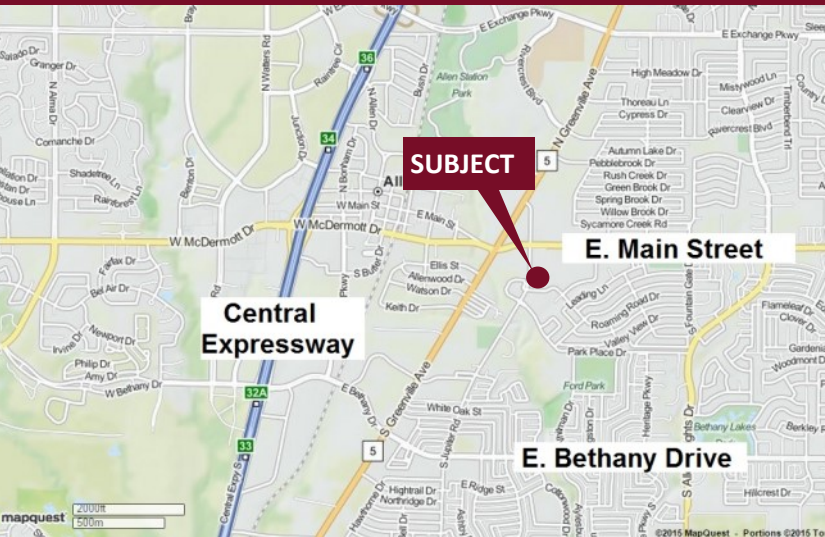

Jupiter Office Park - 303 - 313 S. Jupiter Road

Allen, Texas 75002

www.momentumreal.com

Available for Lease

±36,291 SF OFFICE/SHOWROOM

Building Features:

- Six, two-story garden office buildings ranging from 4,000 - 8,000 S.F.
- Executive Suites available from 100 - 1,000 S.F.
- Professionally managed
- Abundant window space
- Lush landscaping
- Well located just east of Central Expressway and Main Street in Allen
- 120 Concrete Parking Spaces