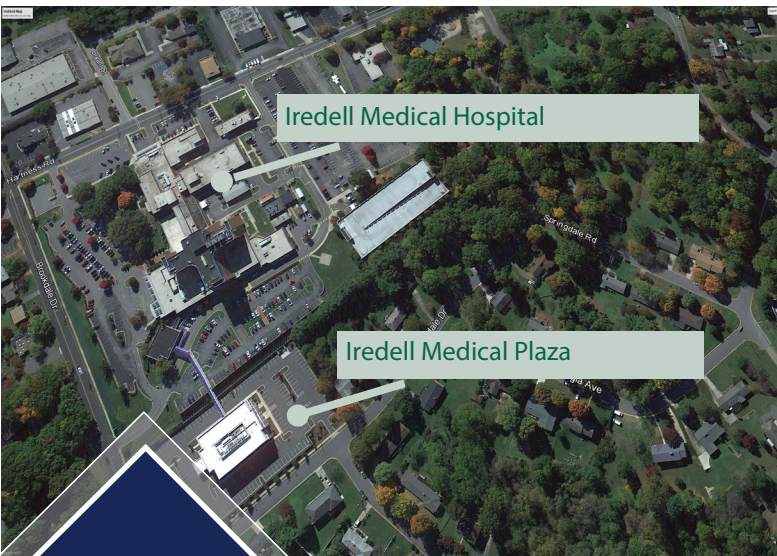

Iredell Medical Plaza

633 Brookdale Drive Statesville, North Carolina 28677

For
Lease

Features

- ▶ Newly constructed 45,000 SF three-story
- ▶ Class A Medical Office Building
- ▶ Conveniently located off I-40 at Exit 151
- ▶ Direct access to Iredell Memorial Hospital via covered walkway
- ▶ Covered patient drop off
- ▶ Abundant parking - 186 surface parking spaces
- ▶ Custom designed suites available
- ▶ Mix of Tenants include:
 - Family Medicine
 - Orthopedics
 - Pediatrics
 - Spine

Terms and Conditions

- ▶ Rental Rate: \$17.00/RSF NNN
- ▶ Available Space: 1st Floor - 3,339 RSF
2nd Floor - 3,394 RSF and
11,132 RSF
- ▶ Tenant Improvement Allowance available

Class "A" Office Space with Covered Access to Iredell Memorial Hospital

**LINCOLN
HARRIS**

Marshall Williamson
704.714.7626
marshall.williamson@lincolnharris.com

A Promise of Value
lincolnharris.com

▶ 633 Brookdale Drive • Statesville, NC 28677

Property Features

- ▶ Newly constructed 45,000 SF three-story Class A Medical Office Building
- ▶ Conveniently located off I-40 at Exit 151
- ▶ Direct access to Iredell Memorial Hospital via covered walkway
- ▶ Covered patient drop off
- ▶ Abundant parking - 186 surface parking spaces
- ▶ Custom designed suites available
- ▶ Mix of Tenants include:
 - Family Medicine
 - Orthopedics
 - Pediatrics
 - Spine

▶ 633 Brookdale Drive • Statesville, NC 28677

SUMMARY

Building Size
45,000 SF

Total Available
3,339 - 11,132 RSF

AVAILABLE SPACE

SUITE	FLOOR	RSF
	1st	3,339
	2nd	3,394
	2nd	11,132

First Floor Availability

▶ 633 Brookdale Drive • Statesville, NC 28677