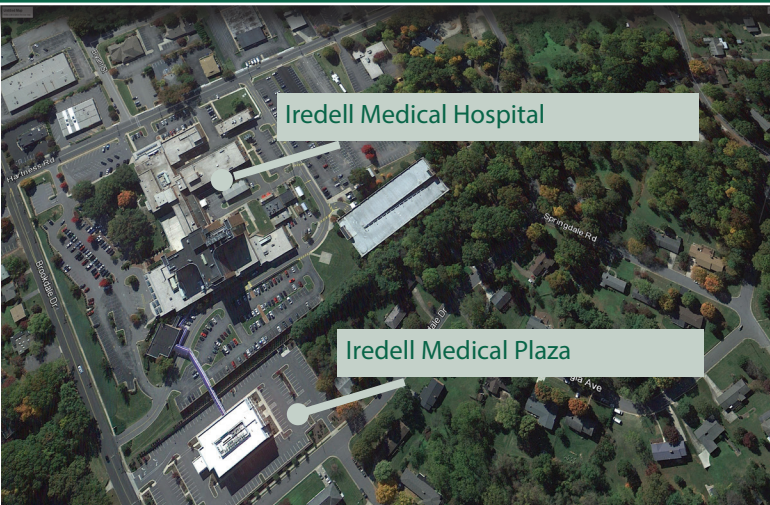

Iredell Medical Plaza

633 Brookdale Drive Statesville, North Carolina 28677

For
Lease

Features

- ▶ Newly constructed 45,000 SF three-story
- ▶ Class A Medical Office Building
- ▶ Conveniently located off I-40 at Exit 151
- ▶ Direct access to Iredell Memorial Hospital via covered walkway
- ▶ Covered patient drop off
- ▶ Abundant parking - 186 surface parking spaces
- ▶ Custom designed suites available
- ▶ Mix of Tenants include:
 - Family Medicine
 - Orthopedics
 - Pediatrics
 - Spine

**LINCOLN
HARRIS**

Marshall Williamson
704.714.7626
marshall.williamson@lincolnharris.com

A Promise of Value
lincolnharris.com

▶ 633 Brookdale Drive • Statesville, NC 28677

Property Features

- ▶ Newly constructed 45,000 SF three-story Class A Medical Office Building
- ▶ Conveniently located off I-40 at Exit 151
- ▶ Direct access to Iredell Memorial Hospital via covered walkway
- ▶ Covered patient drop off
- ▶ Abundant parking - 186 surface parking spaces
- ▶ Custom designed suites available
- ▶ Mix of Tenants include:
 - Family Medicine
 - Orthopedics
 - Pediatrics
 - Spine

Class "A" Office Space with Covered Access to Iredell Memorial Hospital

Marshall Williamson
704.714.7626
marshall.williamson@lincolnharris.com

A Promise of Value

4725 Piedmont Row Drive, Suite 800
Charlotte, NC 28210
lincolnharris.com