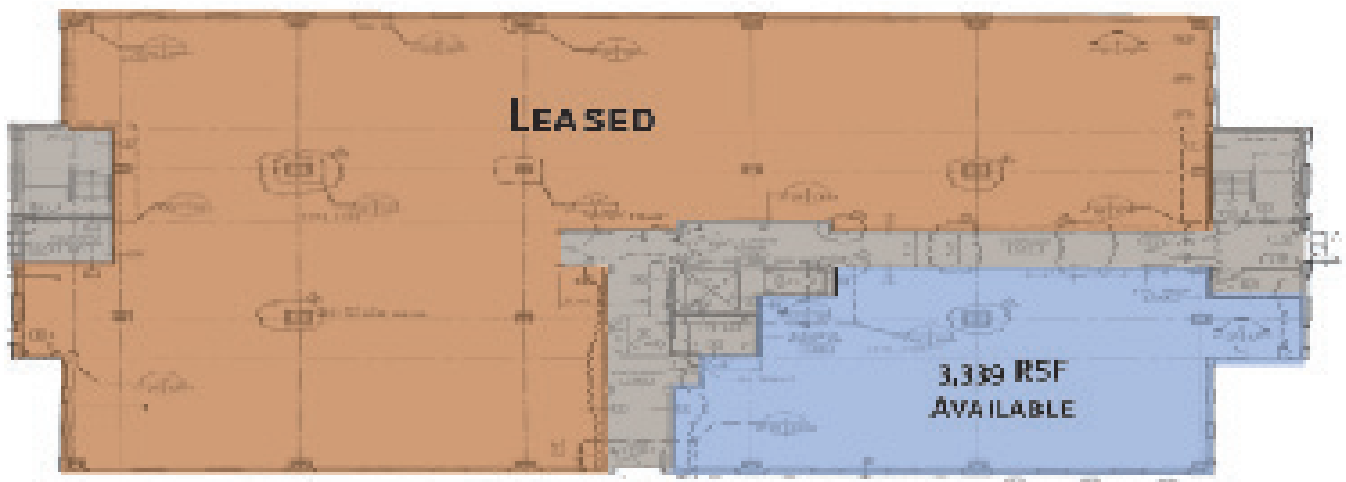

▶ 633 Brookdale Drive • Statesville, NC 28677

SUMMARY

Building Size
45,000 SF

Total Available
3,339 - 11,132 RSF

AVAILABLE SPACE

SUITE	FLOOR	RSF
	1st	3,339
	2nd	3,394
	2nd	11,132

First Floor Availability

▶ 633 Brookdale Drive • Statesville, NC 28677

SUMMARY

Building Size
45,000 SF

Total Available
3,339 - 11,132 RSF

AVAILABLE SPACE

SUITE	FLOOR	RSF
	1st	3,339
	2nd	3,394
	2nd	11,132

Second Floor Availability