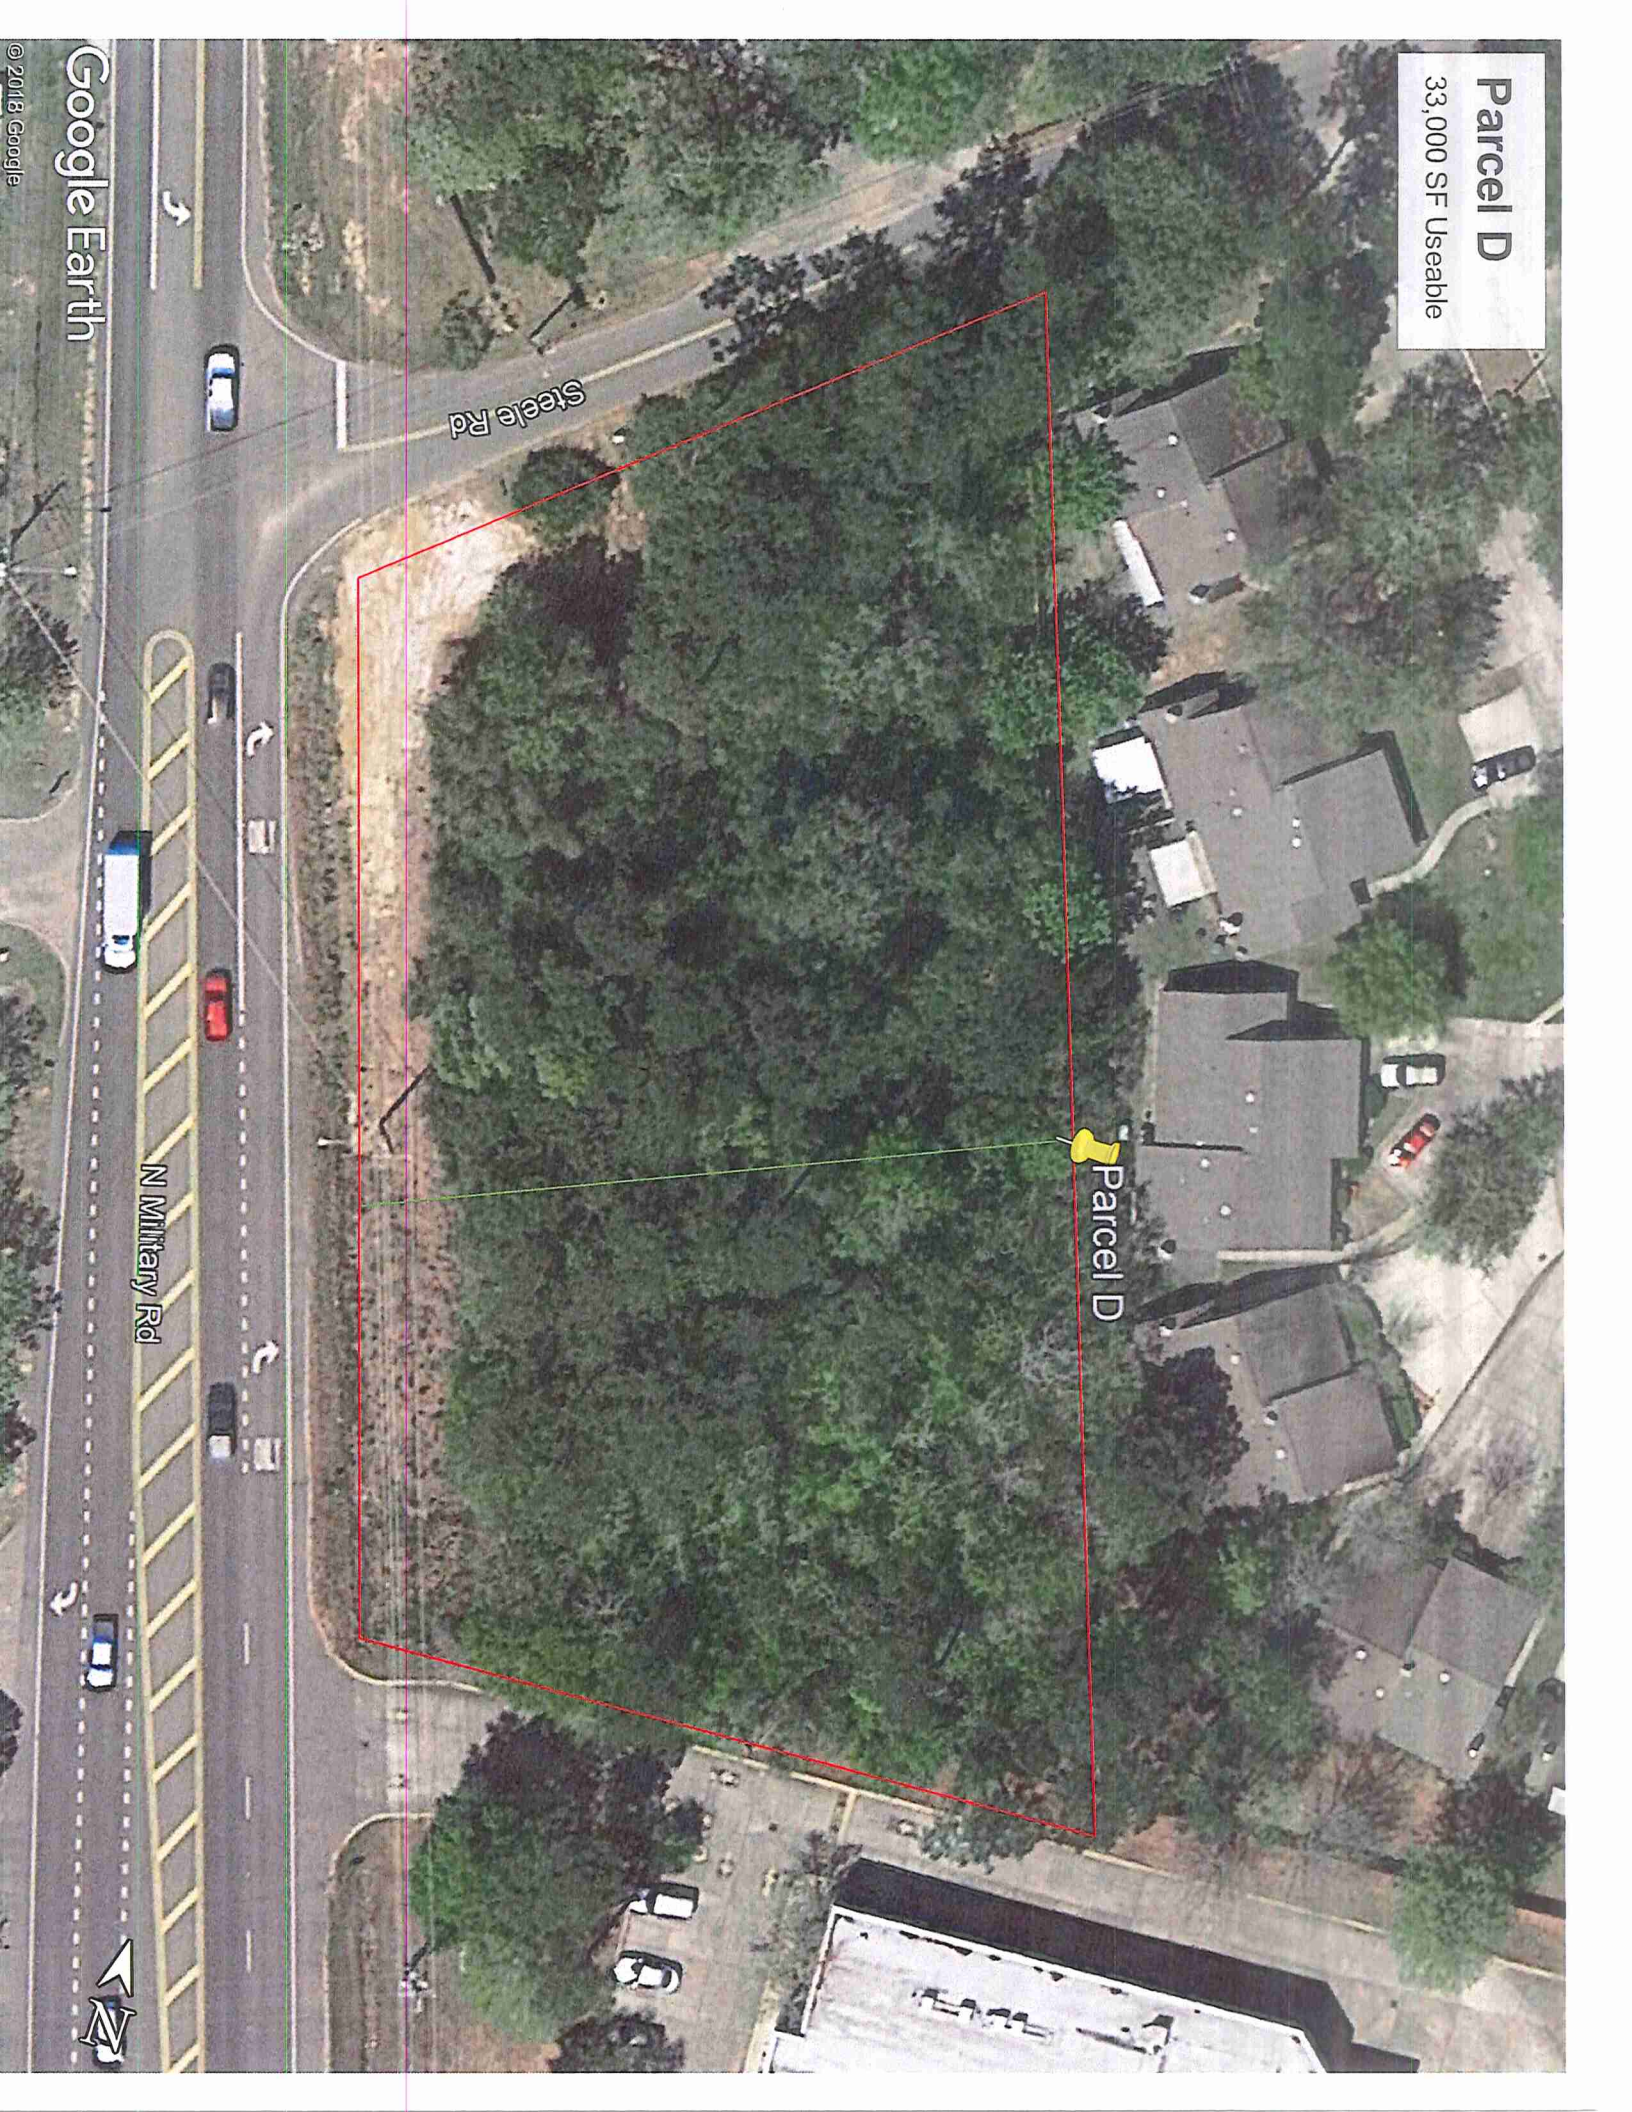

Parcel D
33,000 SF Useable

Steele Rd

Parcel D

IN Military Rd

Google Earth

© 2018 Google