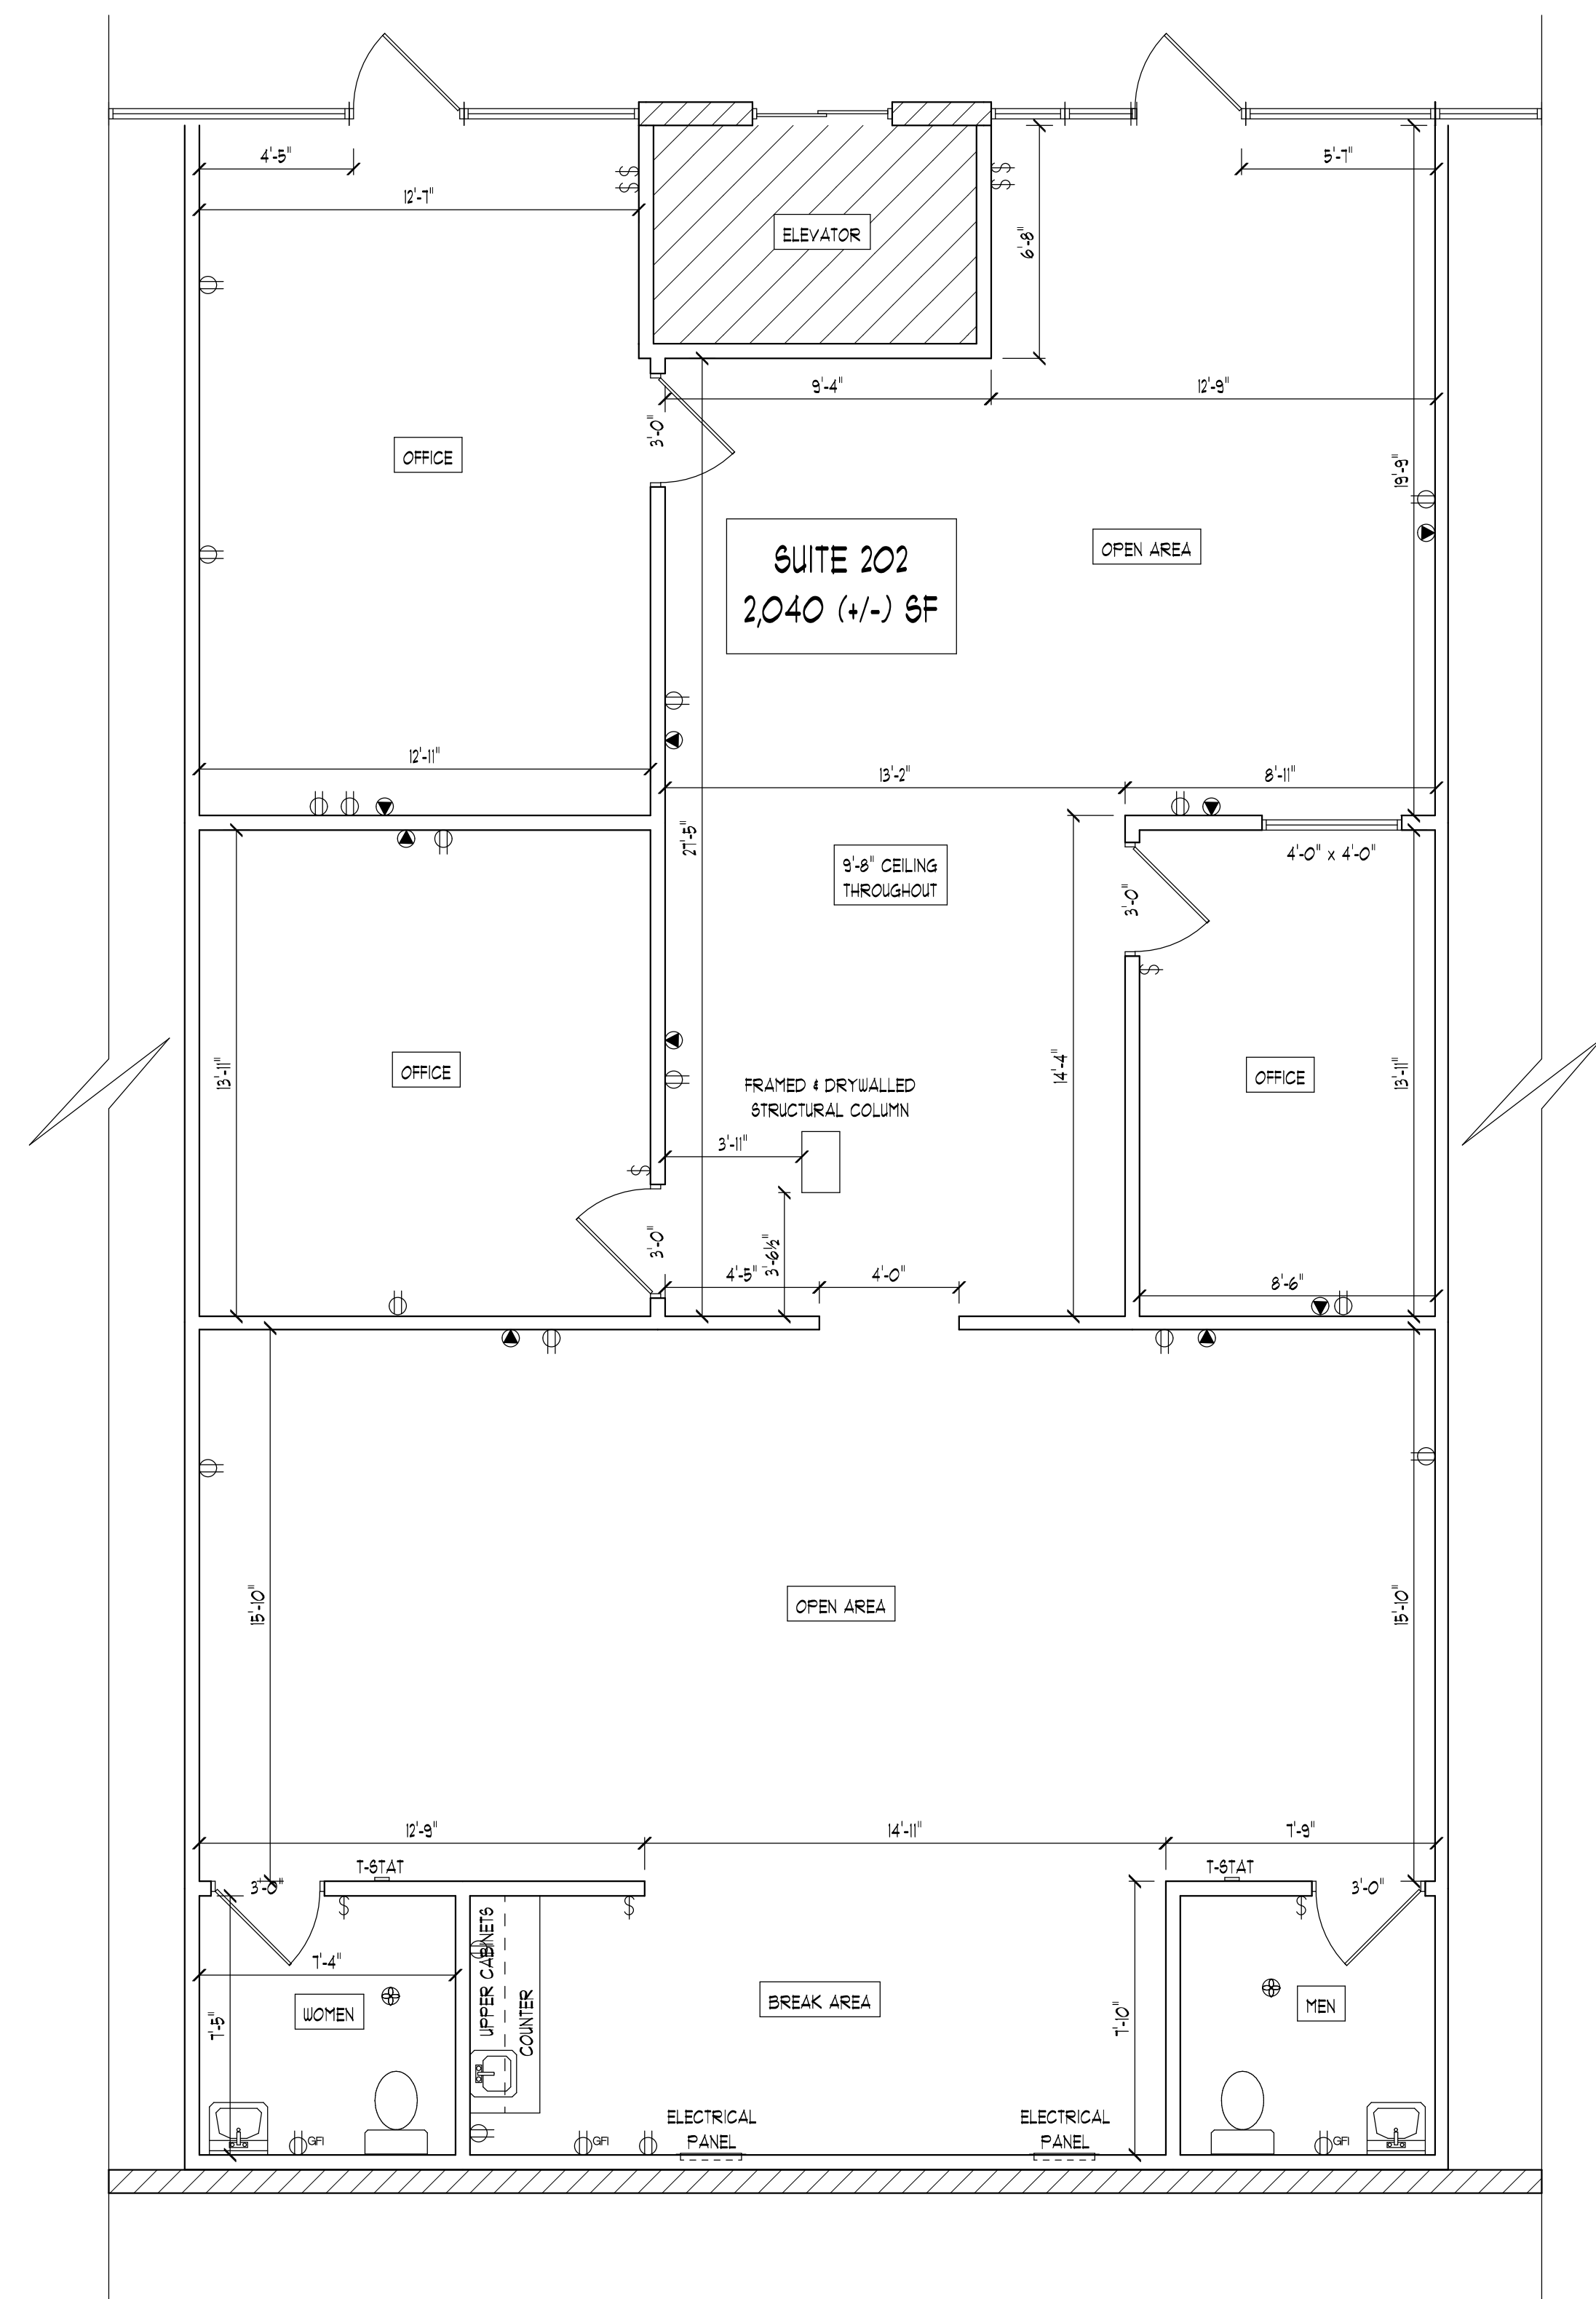

SUITE 202 AS-BUILT FLOOR PLAN
WITHOUT DIMENSIONS 2,040 (+/-) SF
 SCALE - 1/4" = 1' - 0"

SUITE 202 AS-BUILT FLOOR PLAN
2,040 (+/-) SF
 SCALE - 1/4" = 1' - 0"

REVISIONS

© COPYRIGHT 2009

E. THUNDERBIRD SQUARE
 14202 N. Scottsdale Rd.
 Scottsdale, AZ 85254

SUITE 202 AS-BUILT
FLOOR PLAN

PREPARED BY:
 Harry Young, Design & Drafting
 602.909.6989
 www.HarryYoungDrafting.com

DRAWN BY:
 HARRY YOUNG

SCALE:
 1/4" = 1'-0"

DATE:
 01-09-11

SHEET NUMBER