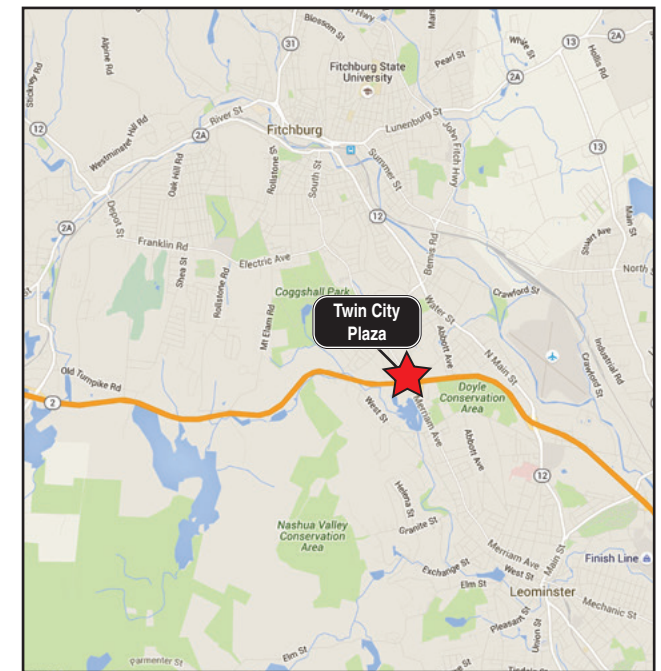

## Big Box Space at Twin City Plaza

**Location:**

Twin City Plaza is located in Worcester County at 140 Whalon Street at Route 2, Fitchburg (Leominster), Massachusetts 01420.

**Type:**

Community Shopping Center

**GLA:**

100,685 sf Former Kmart

**Parking:**

640 spaces

**Traffic:**

Two way average daily traffic on Route 2 46,000 cars per day

**Area Retailers:**

Hannaford, Bob's Stores, GNC, Town Fair Tire, Planet Fitness, Sherwin Williams, Verizon, T-Mobile, Supercuts, Payless, Buffalo Wild Wings, Uno Chicago Grill, Five Guys