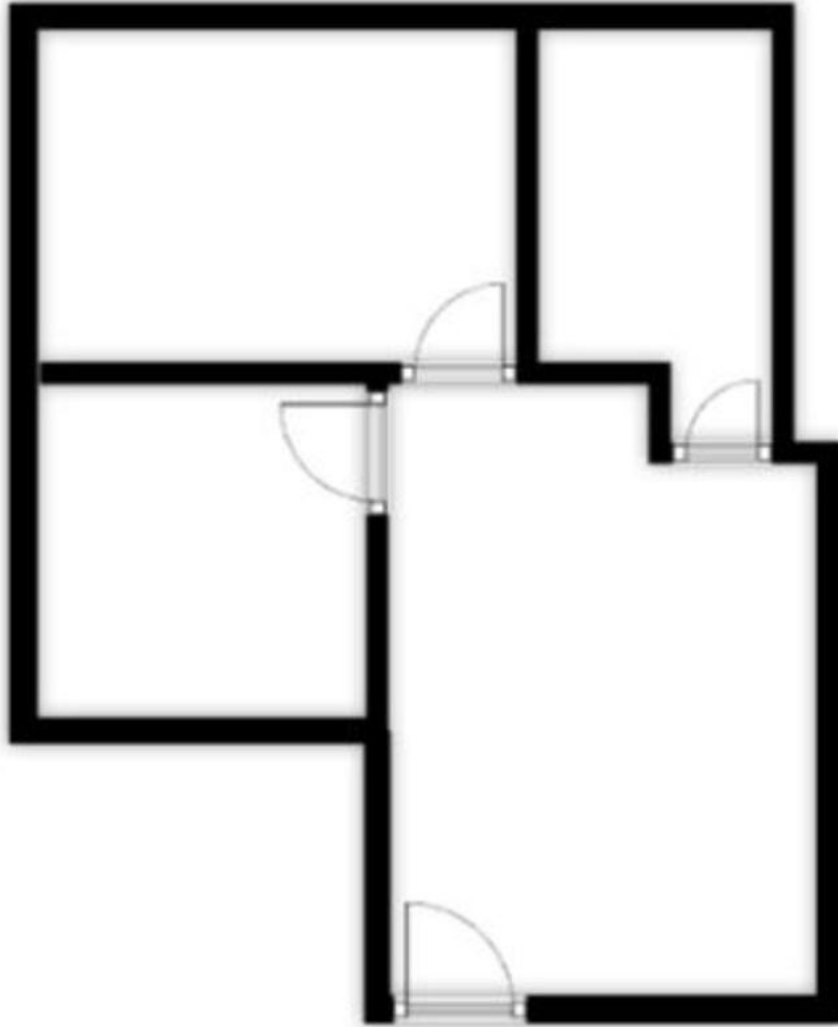

Palo Alto Office Suite Available

1900 Embarcadero Road

± 1,011 S.F. Available

Project Highlights:

- ± 1,011 sf
- Available September 1st
- Full Service Building
- Large Common Kitchen Area
- Showers Onsite
- Palo Alto Airport, Golf Course, Walking Trails and Weekly Food Trucks Nearby
- Free Palo Alto Shuttle Service

Contact:

Jon Leeb
leasing@leeeco.com
650-493-5332
www.leeeco.com

Leeeco, Inc.
1900 Embarcadero Road, Suite 201
Palo Alto, CA 94303
Tel: 650-493-5332

Floor Plan, ± 1,011 sf

Contact:

Jon Leeb
leasing@leebco.com
650-493-5332
www.leebco.com