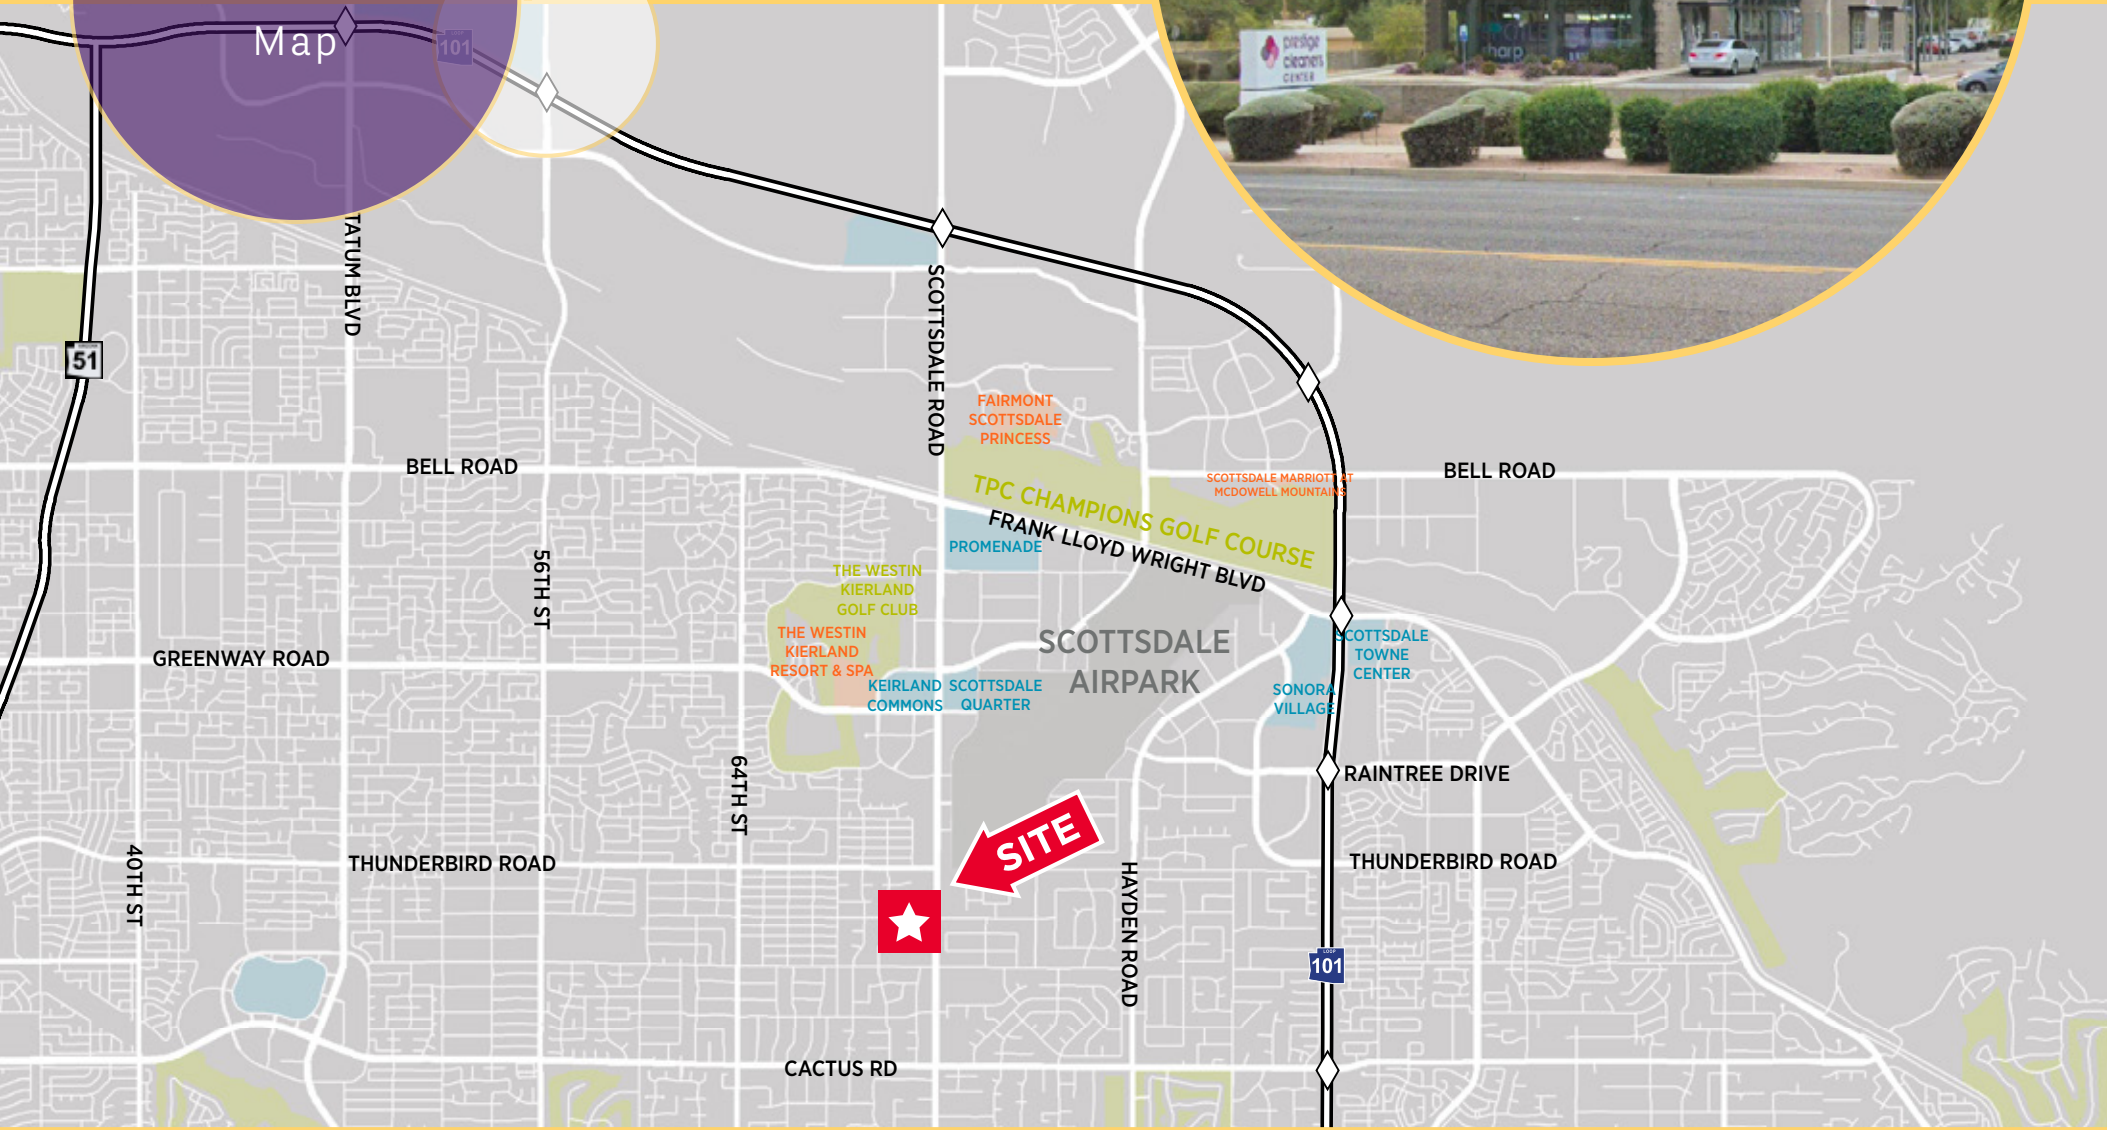

STREET

Map

Brent Mallonee
Senior Director
+1 602 224 4437
brent.mallonee@cushwake.com

Shane Carter
Associate
+1 602 224 4442
shane.carter@cushwake.com

2555 E. Camelback Rd, Suite 400
Phoenix, Arizona 85016
ph: +1 602 954 9000
fx: +1 602 253 0528
cushmanwakefield.com