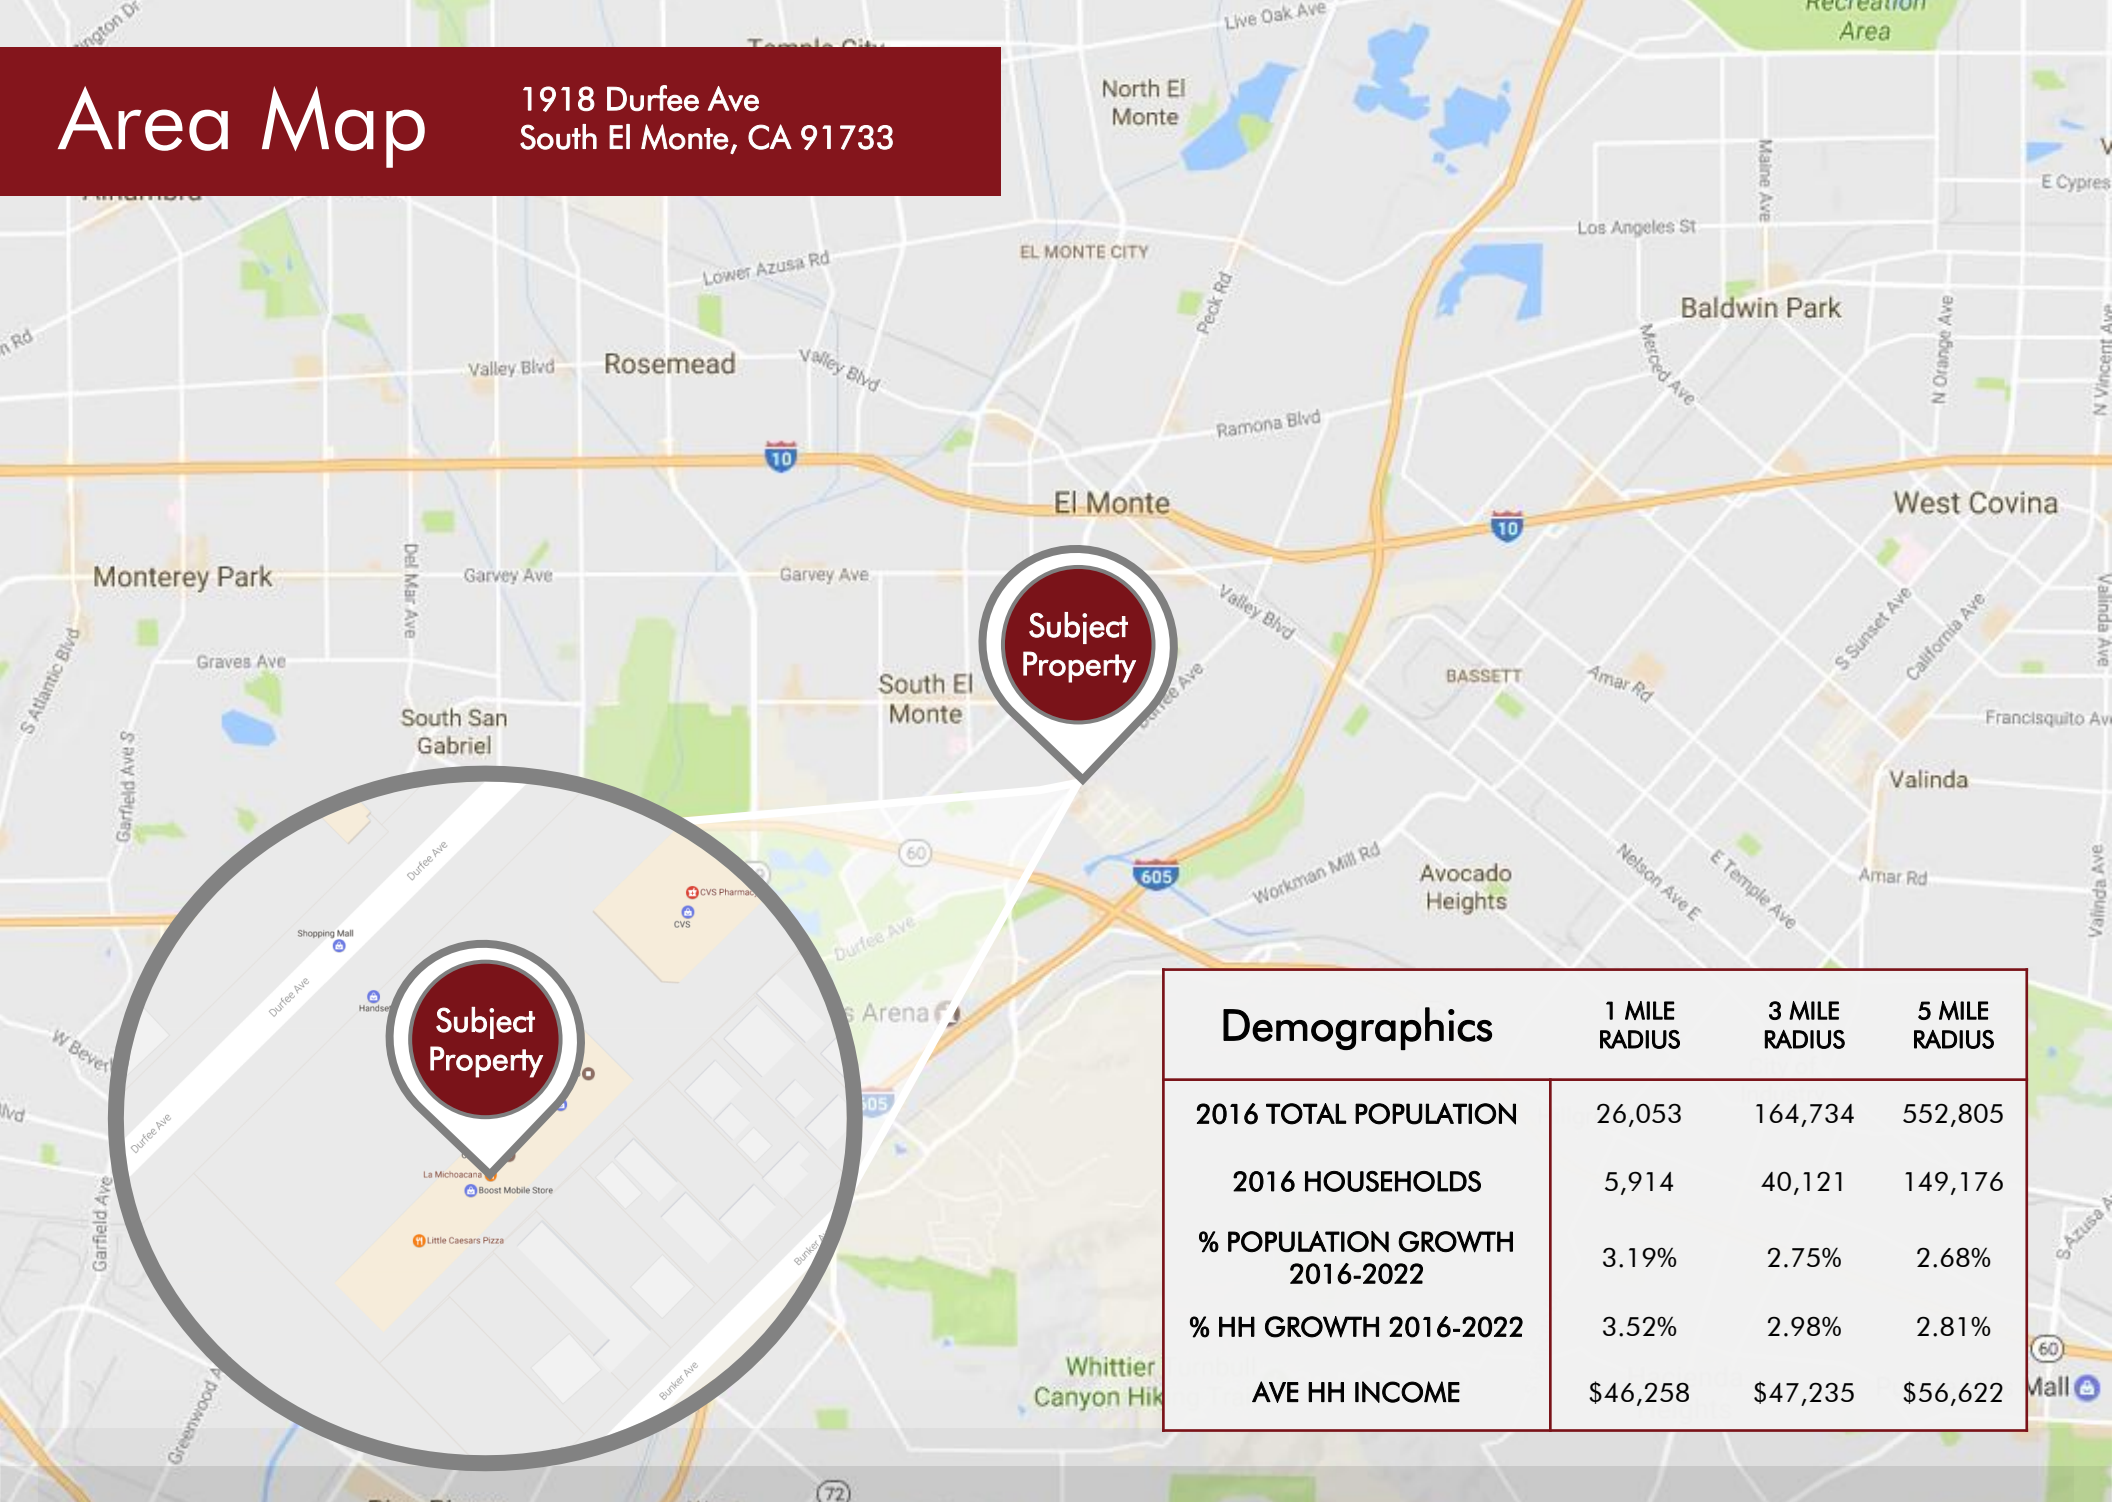

- **SUPERIOR GROCERS.** anchored center.
- Highly visible retail location.
- Co-anchors:    
- Retailers in the immediate area include:
  
 

SITE PLAN

1918 DURFEE AVE
SOUTH EL MONTE, CA 91733

DURFEE AVE

The information above has been obtained from sources believed reliable. While we do not doubt its accuracy, we have not verified it and make no guarantee, warranty or representation about it. It is your responsibility to independently confirm its accuracy and completeness.

- Marshalls
- Starbucks Coffee
- Sprint
- Panda Express Chinese Kitchen
- Superior Grocers
- Menchie's frozen yogurt
- Wing-Stop

Subject Property

RUSH ST (+9,818 CPD)

CVS pharmacy

DURFEE AVE (+29,590 CPD)

KFC

Jack in the Box

Auto Zone

99c Only Stores

Winchell's

USA Gasoline

The information above has been obtained from sources believed reliable. While we do not doubt its accuracy, we have not verified it and make no guarantee, warranty or representation about it. It is your responsibility to independently confirm its accuracy and completeness.

Area Map

1918 Durfee Ave
South El Monte, CA 91733

Subject Property

Subject Property

Demographics	1 MILE RADIUS	3 MILE RADIUS	5 MILE RADIUS
2016 TOTAL POPULATION	26,053	164,734	552,805
2016 HOUSEHOLDS	5,914	40,121	149,176
% POPULATION GROWTH 2016-2022	3.19%	2.75%	2.68%
% HH GROWTH 2016-2022	3.52%	2.98%	2.81%
AVE HH INCOME	\$46,258	\$47,235	\$56,622