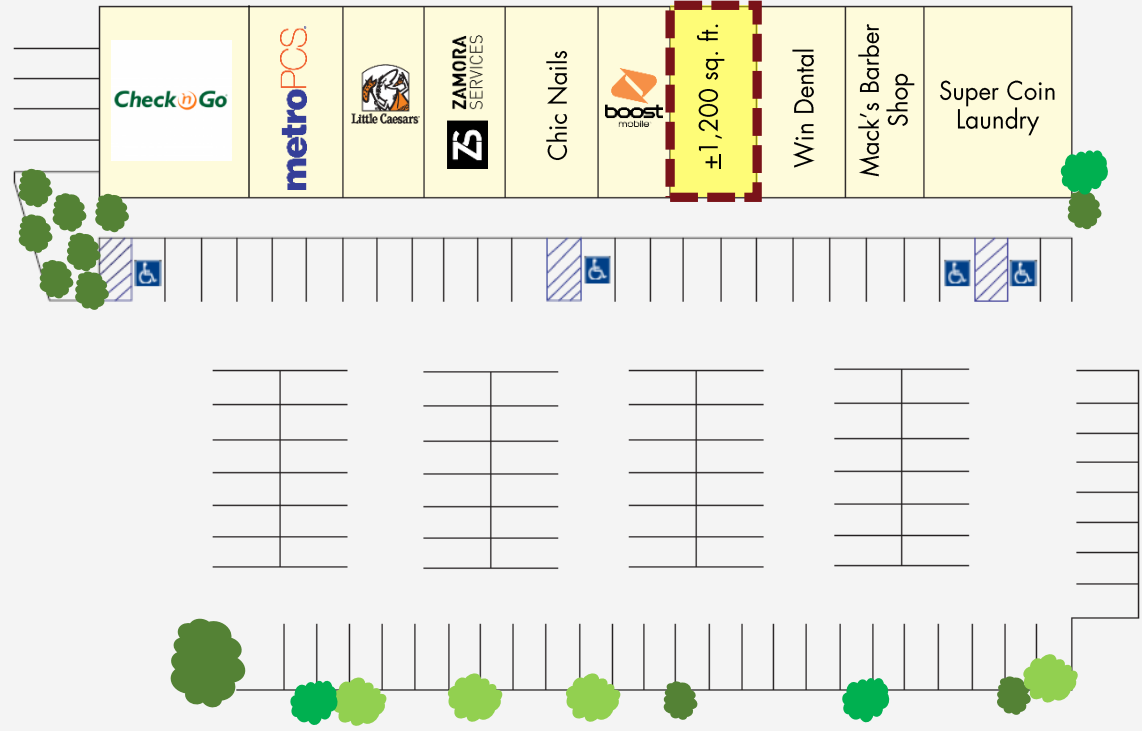

 **KORUS**
REAL ESTATE
www.koruse.com

Property Description

ADDRESS	1918 Durfee Ave South El Monte, CA 91733
LEASE RATE	\$2.00 + NNN
BUILDING SIZE	±1,200 sq. ft.
BUILT	2009
PARKING	±138 parking spaces

Property Highlights

- **SUPERIOR GROCERS.** anchored center.
- Highly visible retail location.
- Co-anchors:    
- Retailers in the immediate area include:
  
 

SITE PLAN

1918 DURFEE AVE
SOUTH EL MONTE, CA 91733

DURFEE AVE

The information above has been obtained from sources believed reliable. While we do not doubt its accuracy, we have not verified it and make no guarantee, warranty or representation about it. It is your responsibility to independently confirm its accuracy and completeness.

- Marshalls
- Starbucks Coffee
- Sprint
- Panda Express Chinese Kitchen
- Superior Grocers
- Menchie's frozen yogurt
- Wing-Stop

Subject Property

RUSH ST (+9,818 CPD)

CVS pharmacy

DURFEE AVE (+29,590 CPD)

KFC

Jack in the Box

Auto Zone

99c Only Stores

Winchell's

USA Gasoline

The information above has been obtained from sources believed reliable. While we do not doubt its accuracy, we have not verified it and make no guarantee, warranty or representation about it. It is your responsibility to independently confirm its accuracy and completeness.