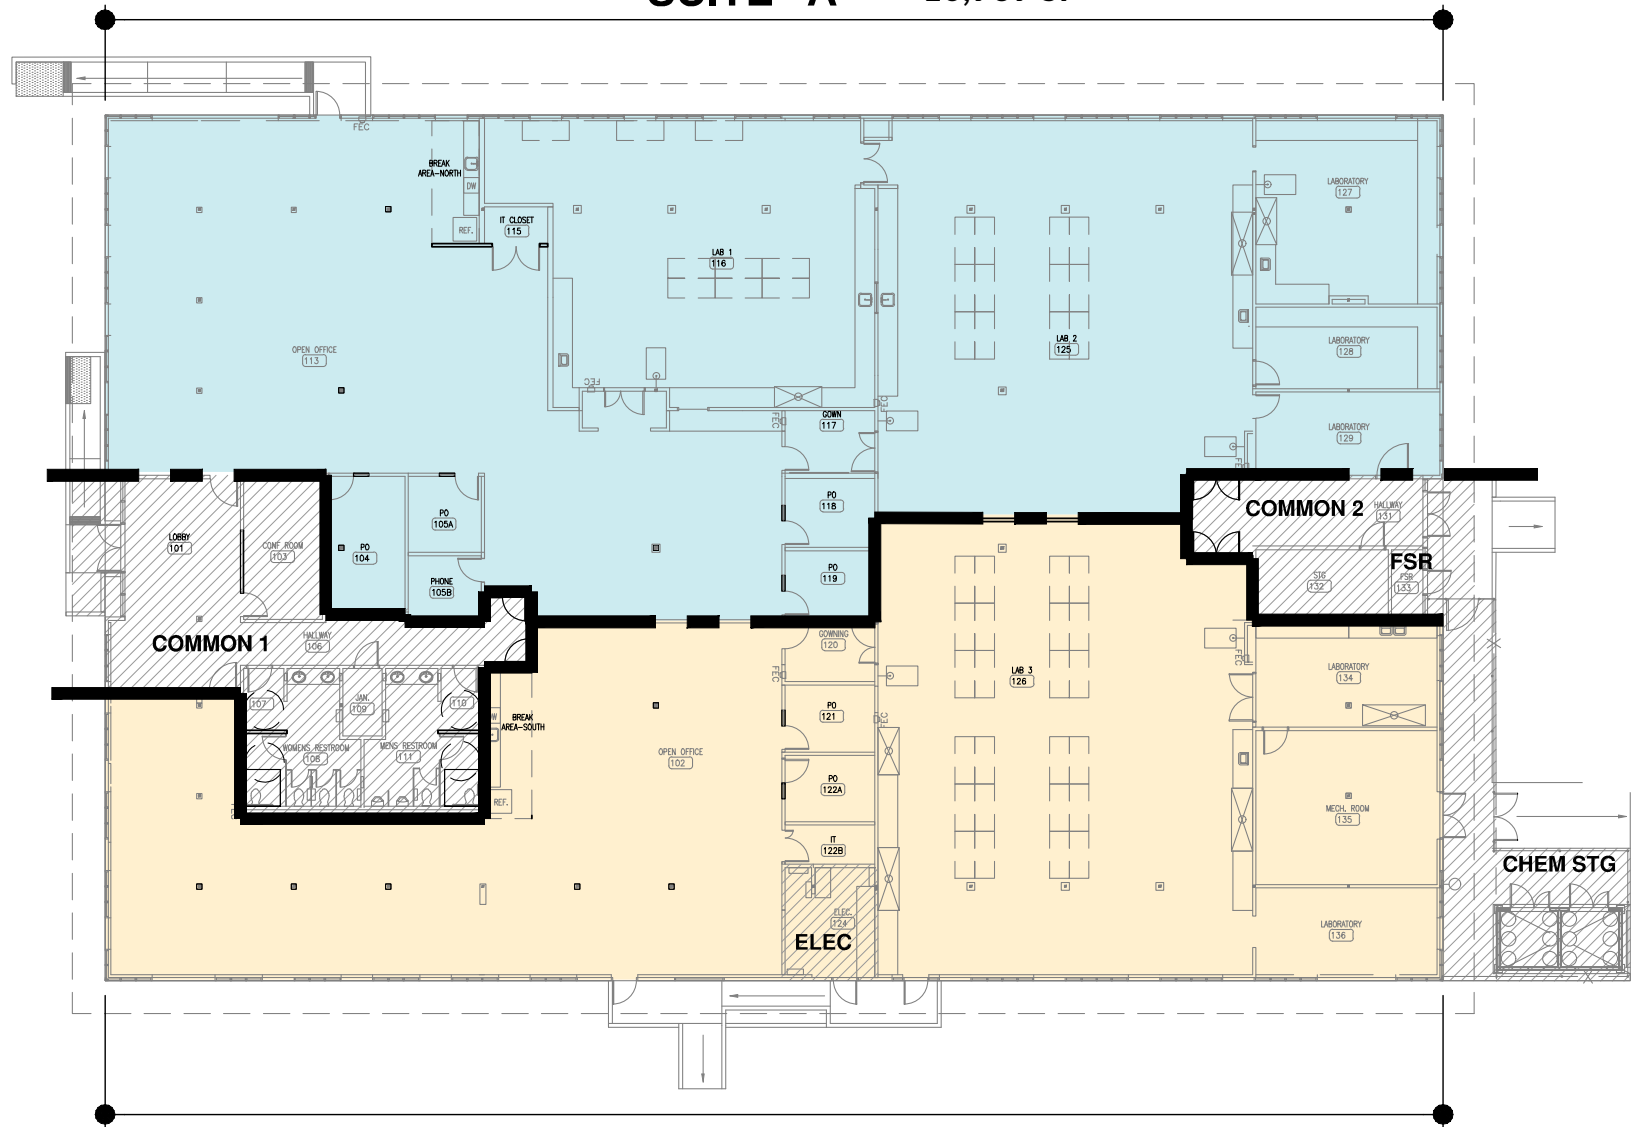

# Floor Plan

FIRST FLOOR

±19,658 SF - Market Ready

# Floor Plan

**SUITE "A" ±10,969 SF**

**SUITE "B" ±8,689 SF**

**FIRST FLOOR**

±19,658 SF - Potential 2 Tenants with Furniture