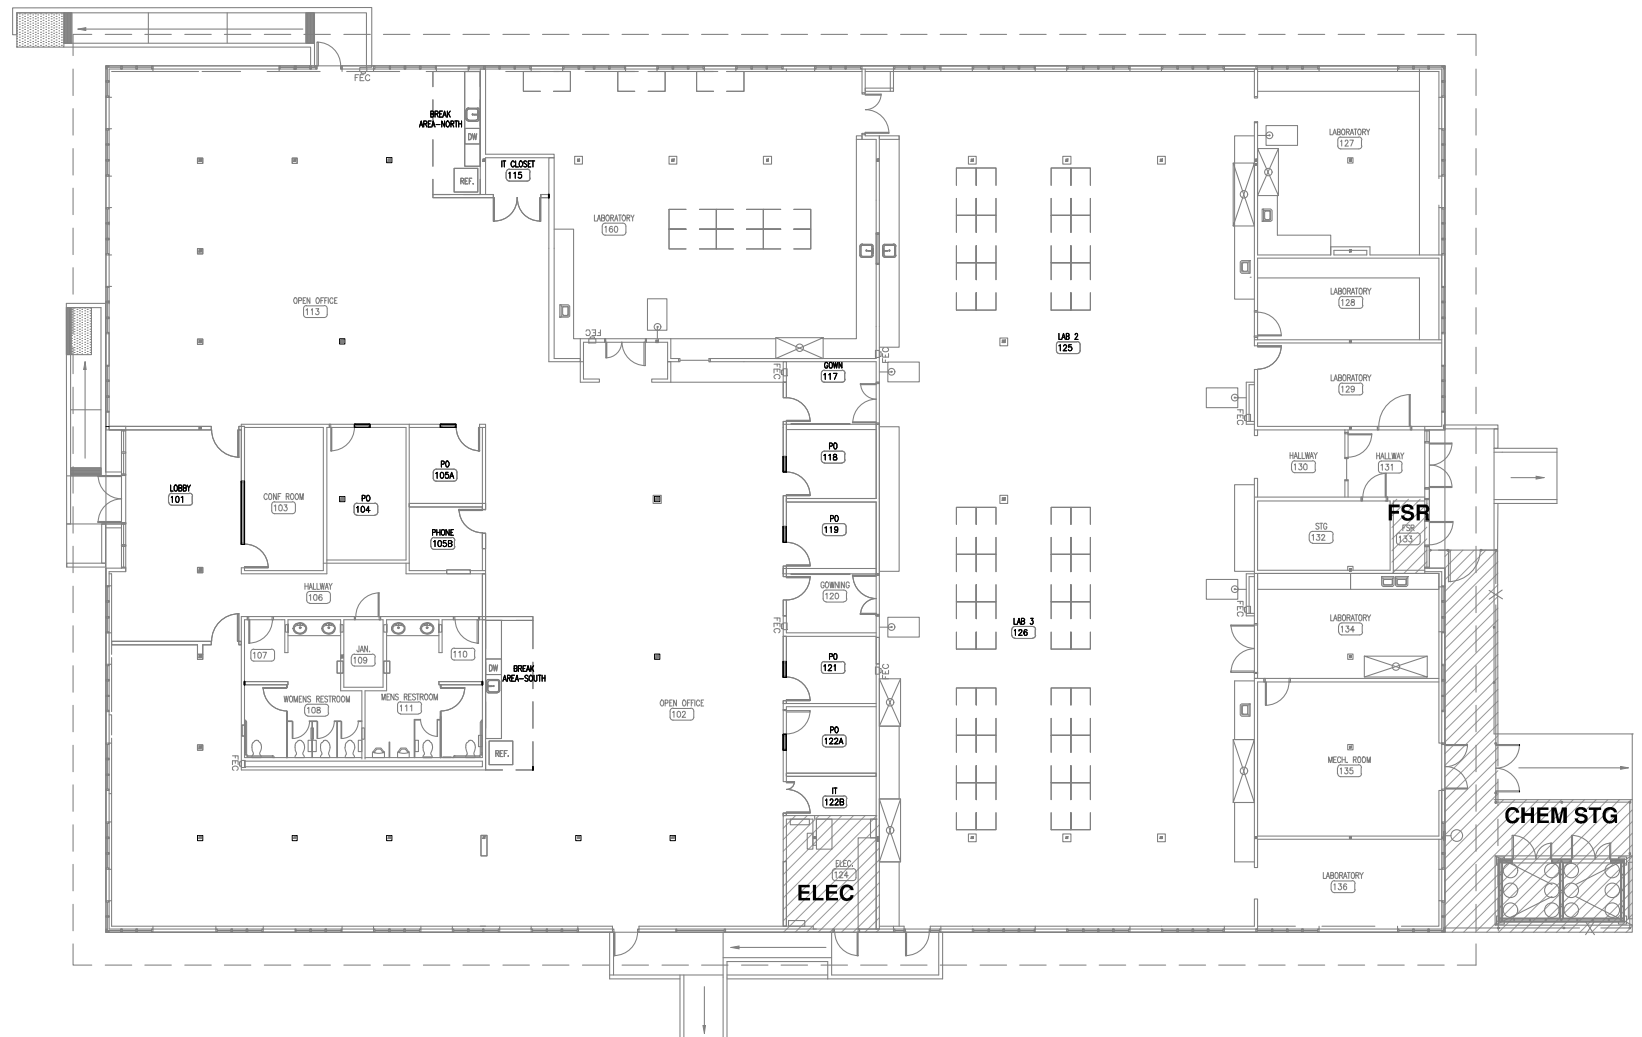

# 30780 SANTANA

STREET

HAYWARD, CALIFORNIA

**±19,658 sf**

(Divisible to ±8,689 sf)

**CLICK TO VIEW  
MATTERPORT TOUR**

**MARY HINES** | 650.358.5271  
**GREGG DOMANICO** | 650.769.3508

# Floor Plan

FIRST FLOOR

±19,658 SF - Market Ready

# Floor Plan

**SUITE "A" ±10,969 SF**

**SUITE "B" ±8,689 SF**

**FIRST FLOOR**

±19,658 SF - Potential 2 Tenants with Furniture