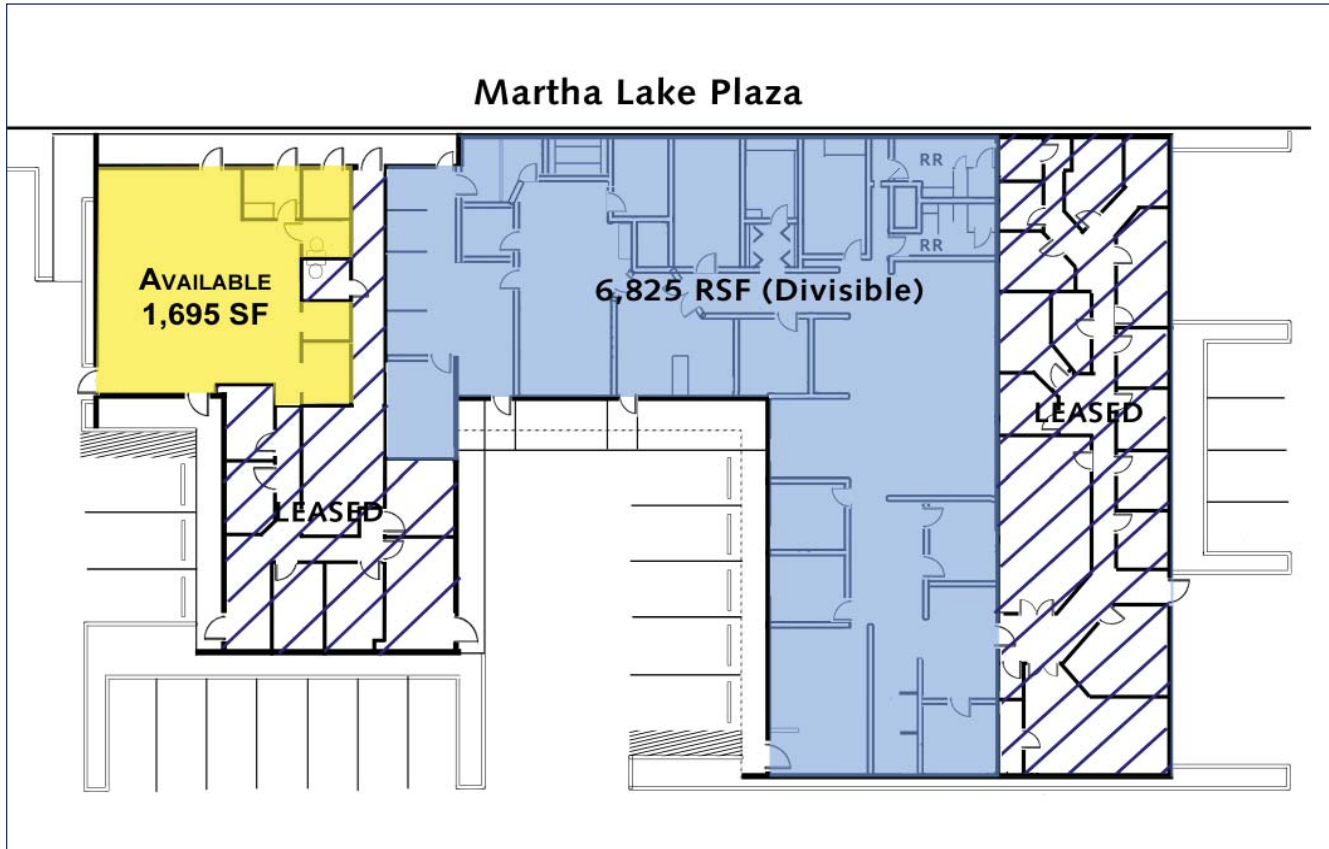

FOR LEASE

Martha Lake Plaza

1211 164th St SW, Lynnwood, WA

Martha Lake Plaza

Contact

Matthew P. Henn
Senior Vice President
206.890.7800
mhenn@gvakm..com

www.gvakm.com

Matthew Hagen
Associate Vice President
425.283.5782
mhagen@gvakm.com