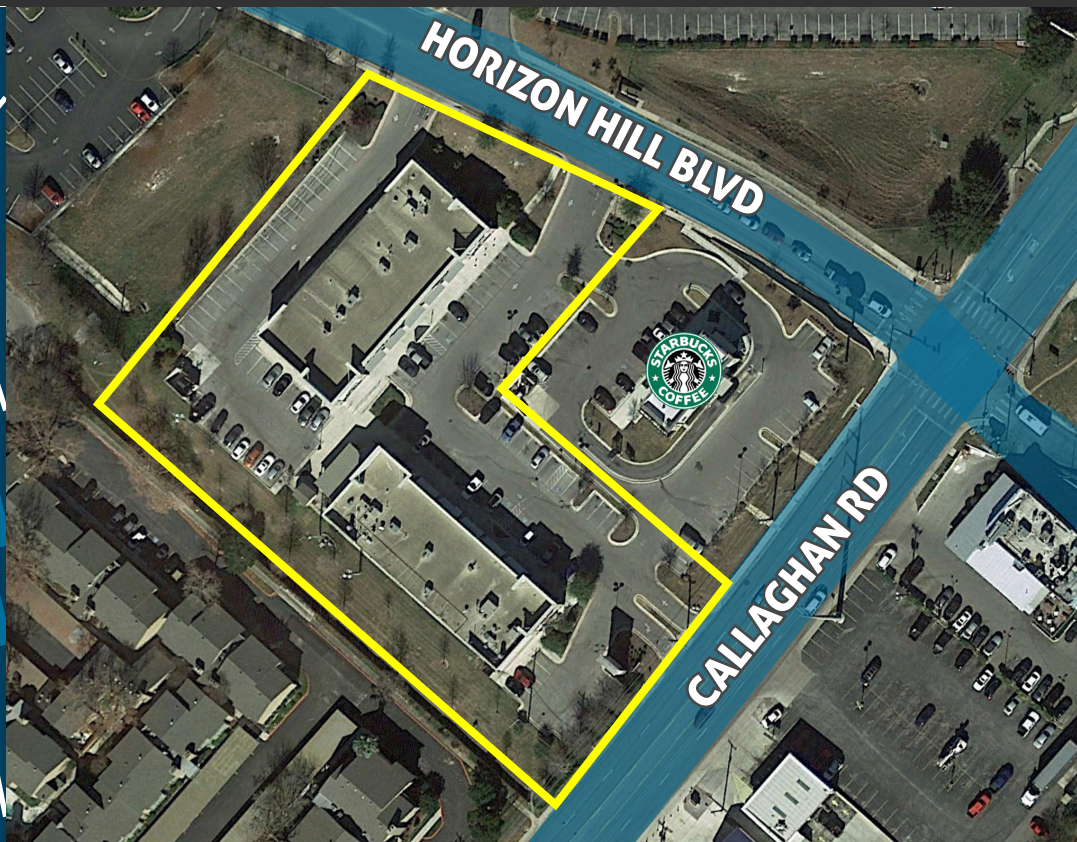

## PROPERTY OVERVIEW

The Plazas at Callaghan consists of two retail buildings totaling 19,474 square feet featuring stone/brick storefronts and tree-lined sidewalks. Located just west of IH-10 along Callaghan the center offers close proximity to the Medical Center and easy access to convenient mobility along IH-10. Current tenants include State Farm, Wing Zone, Lenny's Subs, Rio's Golden Cuts and more.

## AMENITIES

- Proximity to the Medical Center
- Adjacent to Starbucks Drive-Thru
- Across the street from Lowe's
- Pylon Signage
- Signalized Intersection

FOR MORE INFORMATION CONTACT:

**CHRIS EWALD**  
210-824-4242 x303  
chris.ewald@valcorcre.com