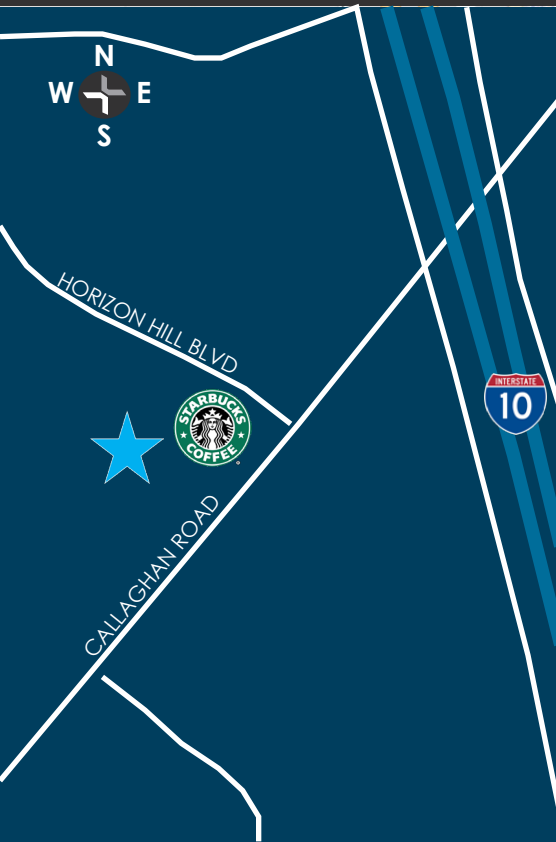

7863

CALLAGHAN  
ROAD

FOR LEASE

LOCATED ON THE  
SOUTHWEST CORNER  
OF HORIZON HILL  
AND  
CALLAGHAN  
ROAD

THE PLAZAS  
AT  
CALLAGHAN

RENTAL RATE  
CALL FOR PRICING

## PROPERTY OVERVIEW

The Plazas at Callaghan consists of two retail buildings totaling 19,474 square feet featuring stone/brick storefronts and tree-lined sidewalks. Located just west of IH-10 along Callaghan the center offers close proximity to the Medical Center and easy access to convenient mobility along IH-10. Current tenants include State Farm, Wing Zone, Lenny's Subs, Rio's Golden Cuts and more.

### ADDRESS

7863 Callaghan Road,  
San Antonio, Texas, 78229

## AMENITIES

- Proximity to the Medical Center
- Adjacent to Starbucks Drive-Thru
- Across the street from Lowe's
- Pylon Signage
- Signalized Intersection

FOR MORE INFORMATION CONTACT:

**CHRIS EWALD**  
210-824-4242 x303  
chris.ewald@valcorcre.com