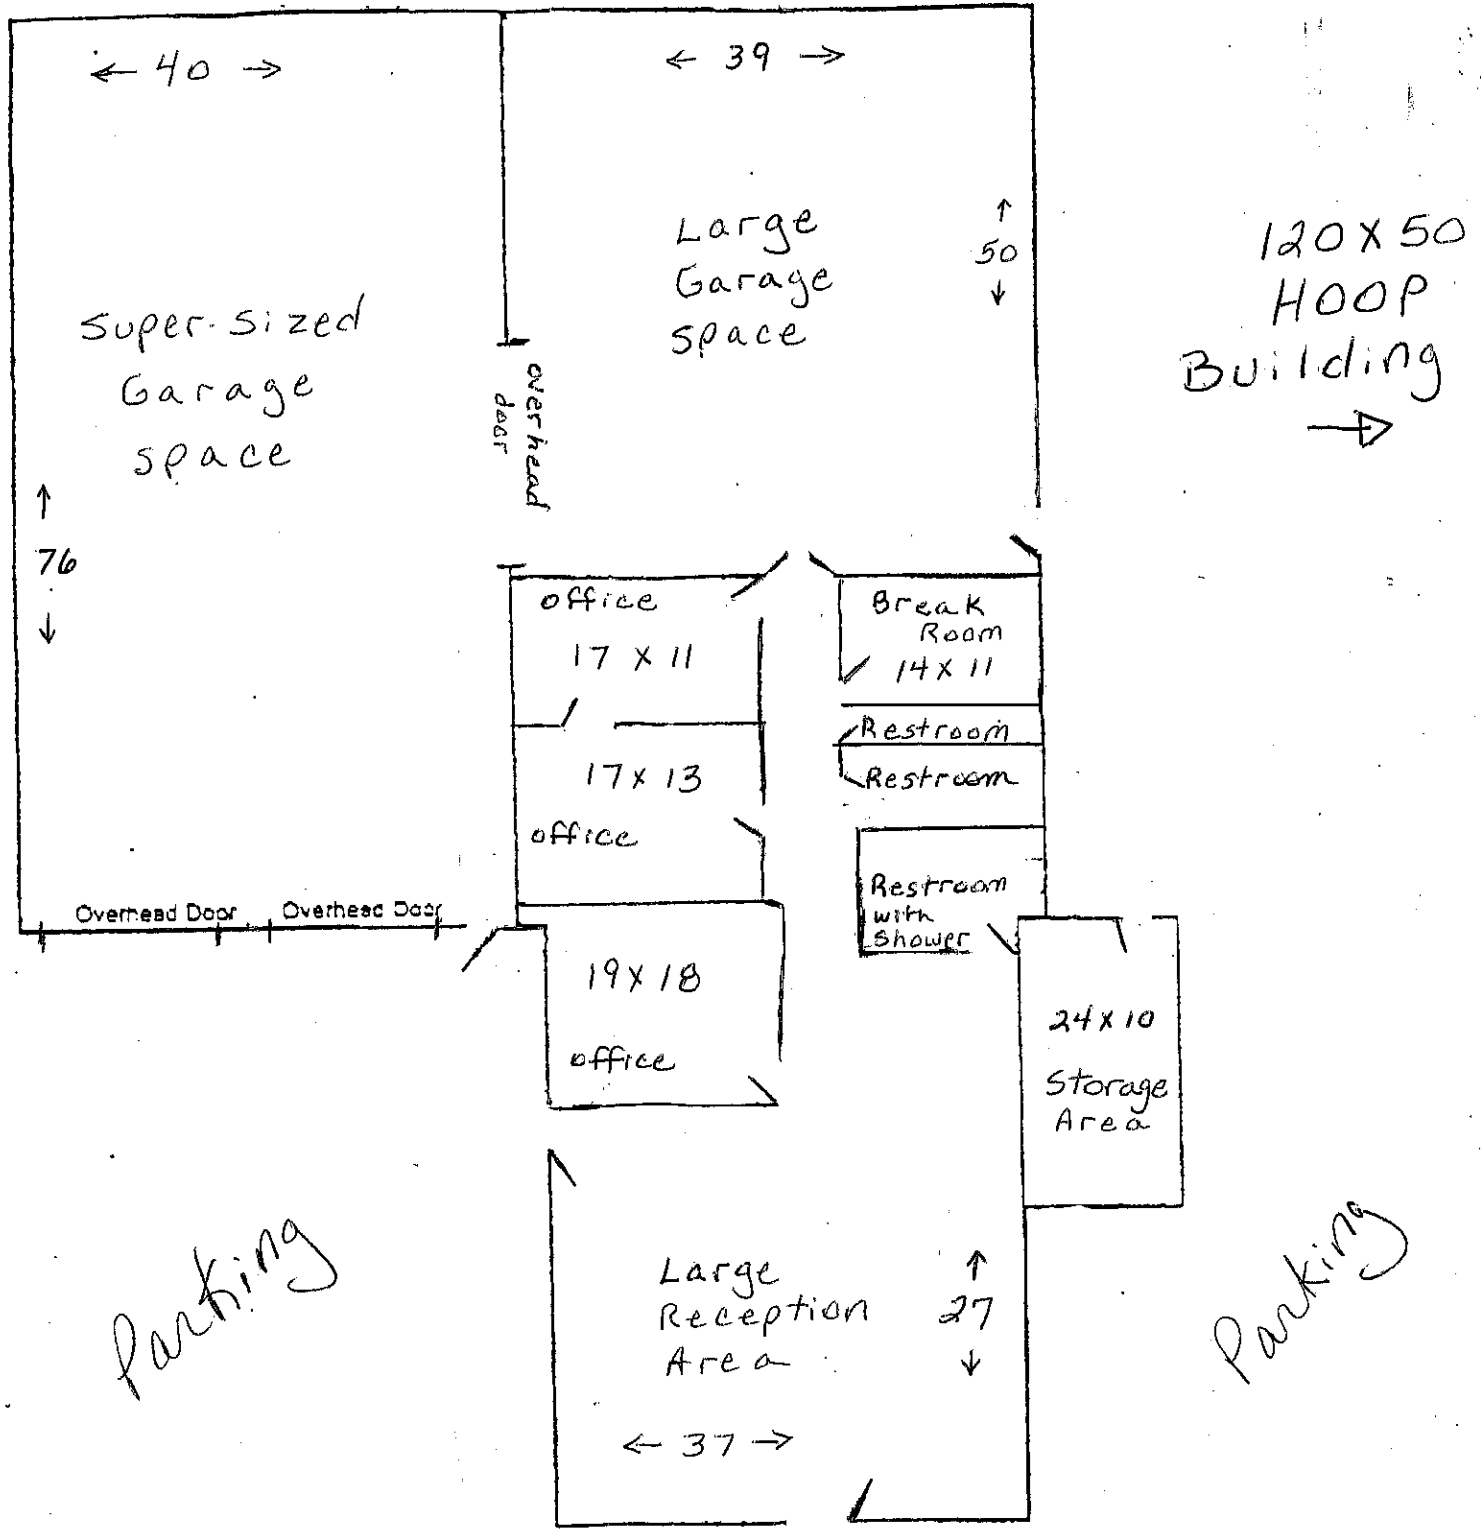

west

29107 U.S. Highway 77, Beatrice, NE

8,092 sq. ft in main building with 120 x 50 Hoop Building on 3.29 Acres

Highway 77