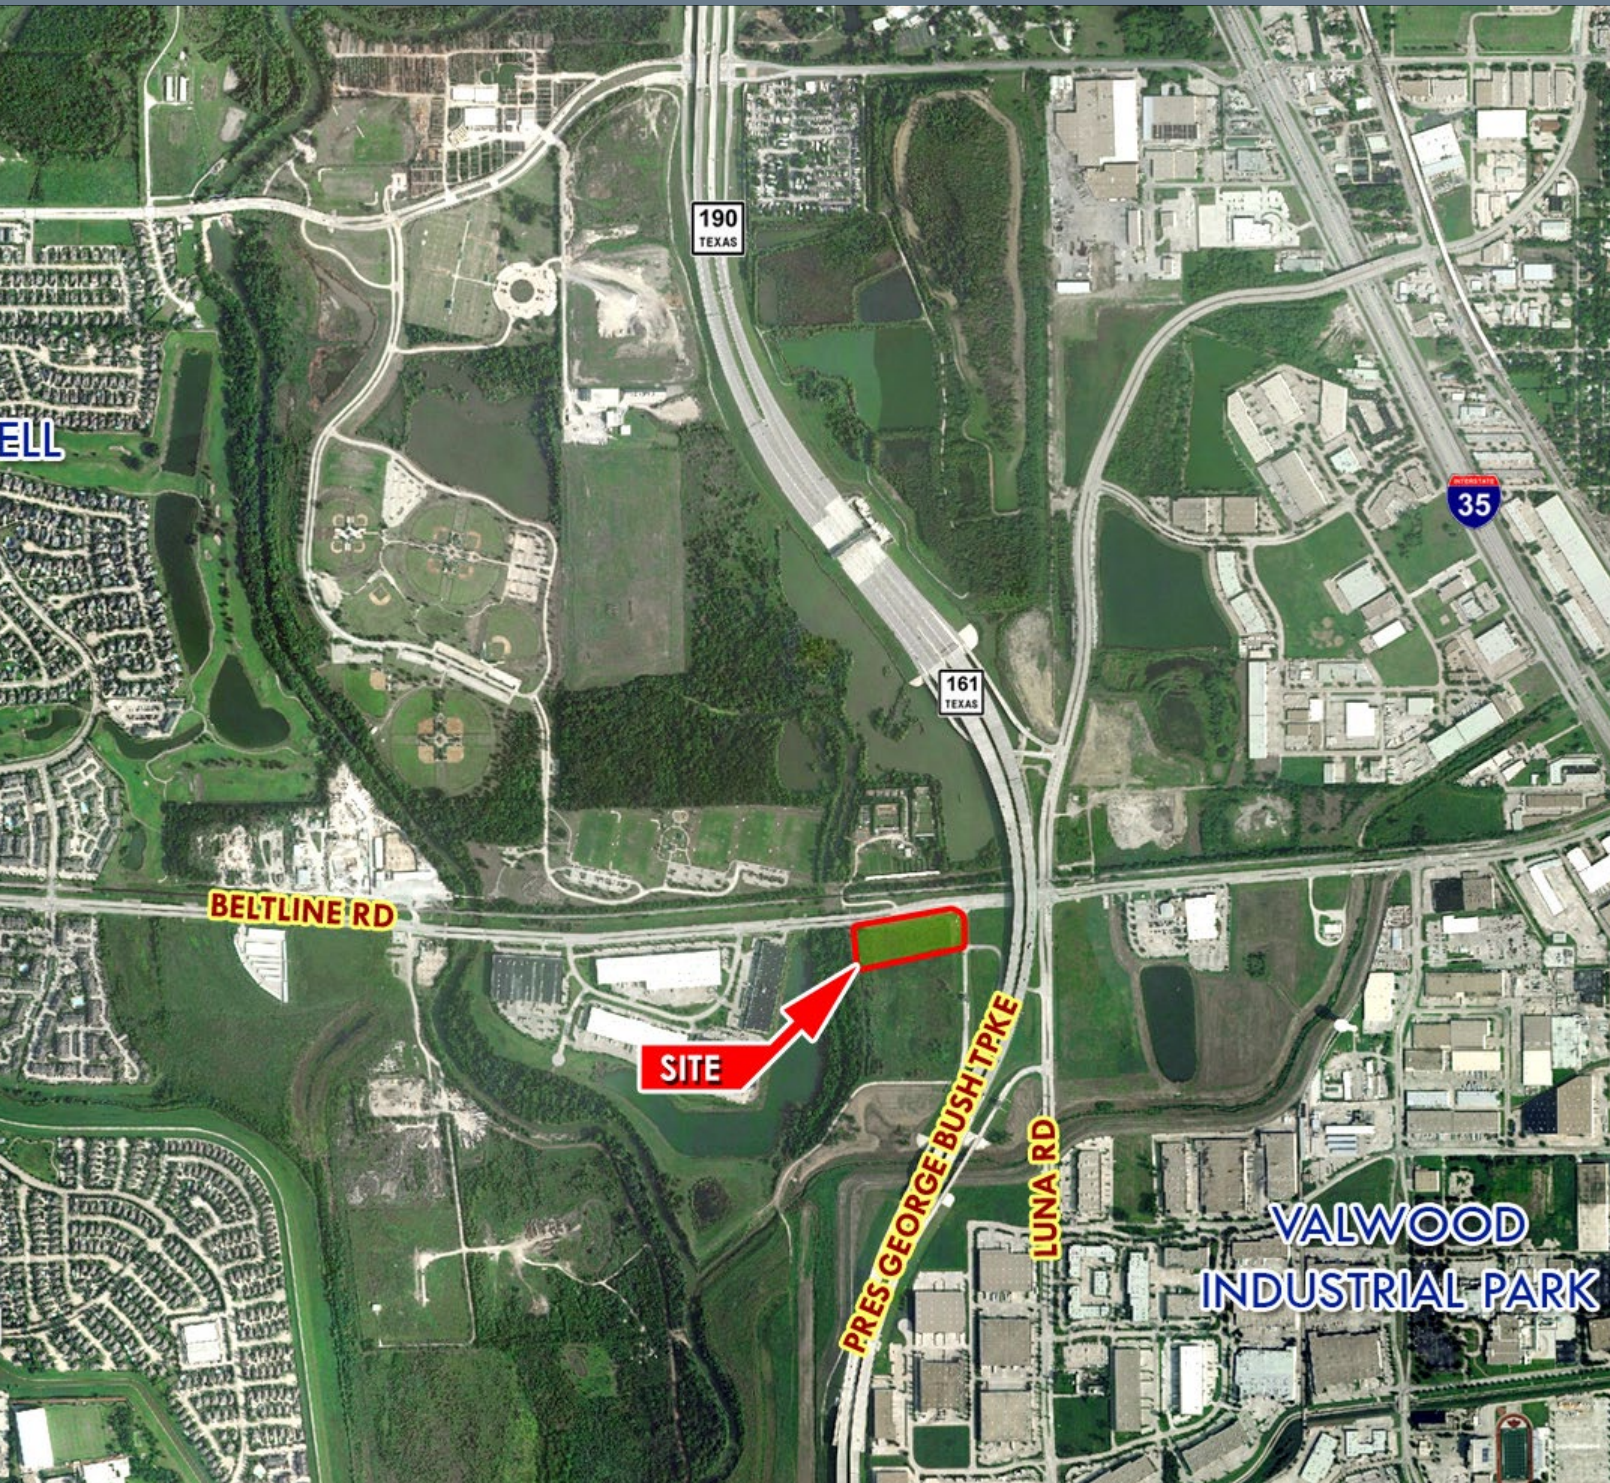

SWC BELTLINE & SH 190

PRIME RETAIL PAD SITES

CARROLLTON, TEXAS

CLAY MOTE

LEASING | TENANT REPRESENTATION | LAND | INVESTMENT SALES | PROPERTY MANAGEMENT

SWC BELTLINE & SH 190

LUNA ROAD 1000 BLOCK

HIGHLIGHTS

- Valwood Industrial Park has approximately 400 companies that employ up to 30,000.
- Alcohol sales permitted
- Full-diamond interchange

DEMOGRAPHICS	1 MILE	3 MILE	5 MILE	TRAFFIC COUNTS
2015 EST POPULATION	229	86,779	258,491	BELTLINE RD 22,002 VPD (NCTCOG 2009)
2015 EST AVG HH INCOME	\$78,233	\$87,878	\$89,605	SH 190 90,450 VPD (TXDOT 2012)
				LUNA RD 17,681 VPD (NCTCOG 2007)