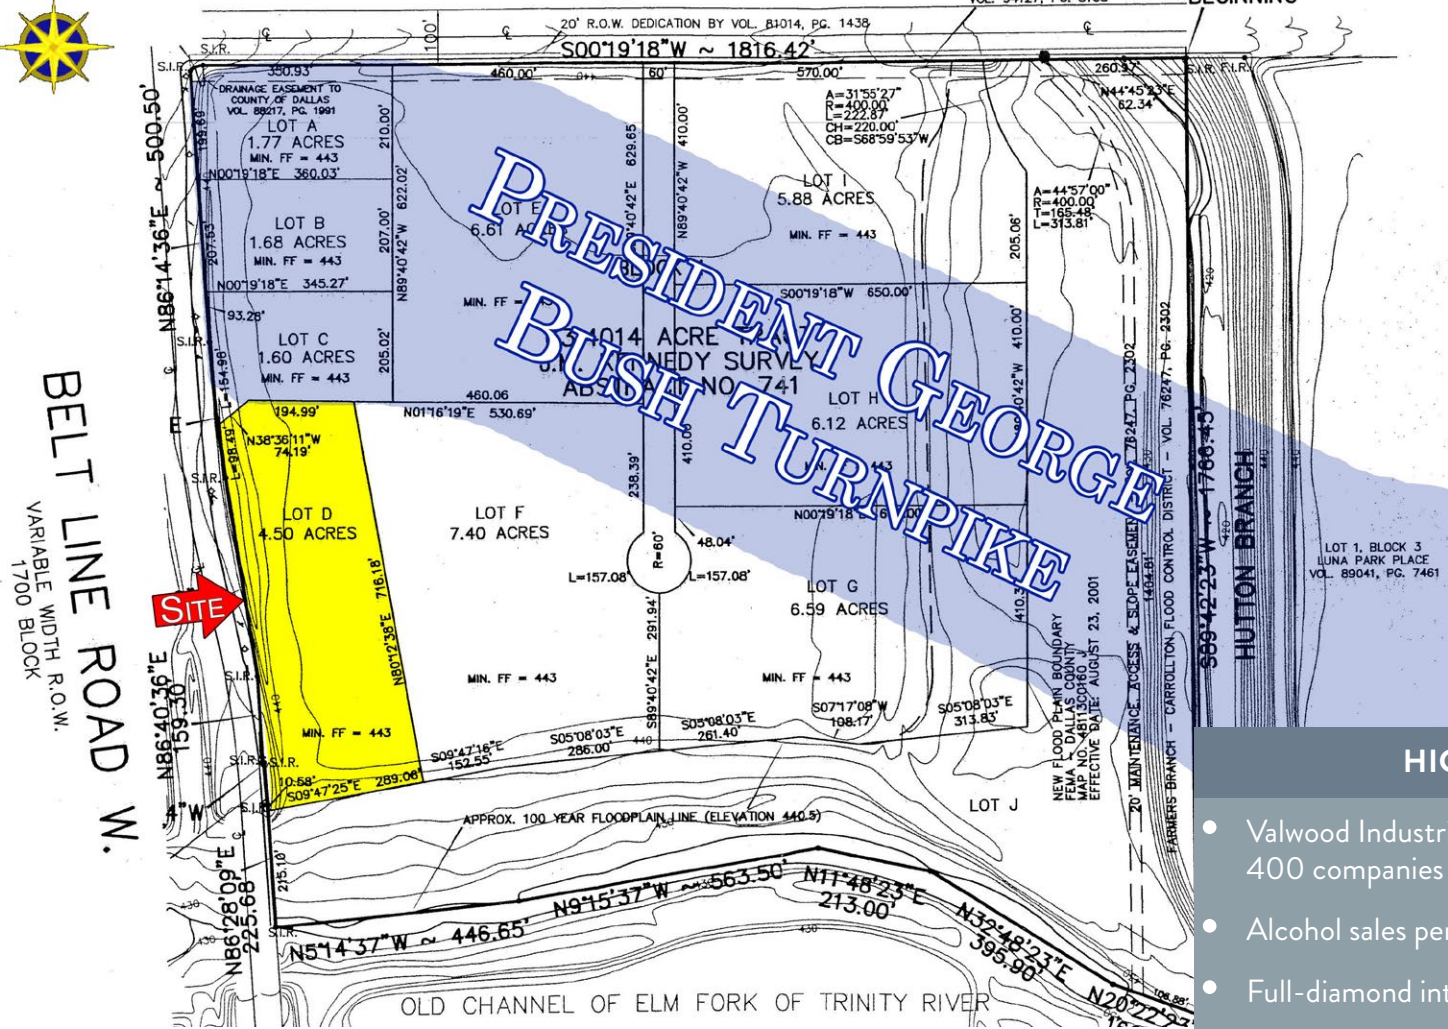

SWC BELTLINE & SH 190

PRIME RETAIL PAD SITES

CARROLLTON, TEXAS

CLAY MOTE

LEASING | TENANT REPRESENTATION | LAND | INVESTMENT SALES | PROPERTY MANAGEMENT

SWC BELTLINE & SH 190

LUNA ROAD 1000 BLOCK

HIGHLIGHTS

- Valwood Industrial Park has approximately 400 companies that employ up to 30,000.
- Alcohol sales permitted
- Full-diamond interchange

DEMOGRAPHICS	1 MILE	3 MILE	5 MILE	TRAFFIC COUNTS
2015 EST POPULATION	229	86,779	258,491	BELTLINE RD 22,002 VPD (NCTCOG 2009)
2015 EST AVG HH INCOME	\$78,233	\$87,878	\$89,605	SH 190 90,450 VPD (TXDOT 2012)
				LUNA RD 17,681 VPD (NCTCOG 2007)