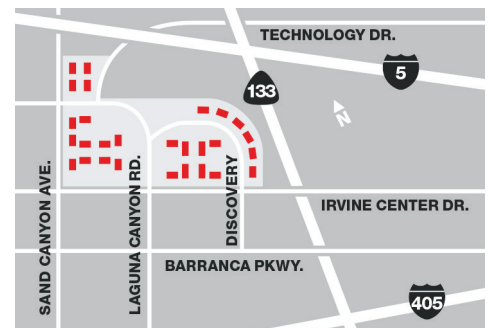

Discovery Business Center

32-49 Discovery, 6501-6591 Irvine Center Dr, 15201-15480 Laguna Canyon, 500-530 Technology • Irvine, CA 92618

Orange County
Irvine Spectrum®

Surround your business with success at Discovery Business Center. This BOMA award-winning campus community offers connected outdoor workspaces, full-service fitness centers, a leading-edge conference facility, engaging game room and a wealth of modern conveniences that power innovation and drive talent recruitment and retention.

Dynamic Workplace Community

- Outdoor BBQ stations and lounge areas for team collaboration
- Full-service KINETIC™ fitness centers and bike share
- Adjacent to Sand Canyon Plaza featuring Left Coast Brewery
- Walk to specialty dining and retail at Irvine Spectrum Center®
- 5,000 resort-style apartment homes within walking distance
- Technology-enhanced conference center onsite
- Four on-site iShuttle stops connect to Metrolink and Amtrak
- Abundant surface parking
- Easy access to the 405, 5, and 133 freeways and 73, 241 toll roads