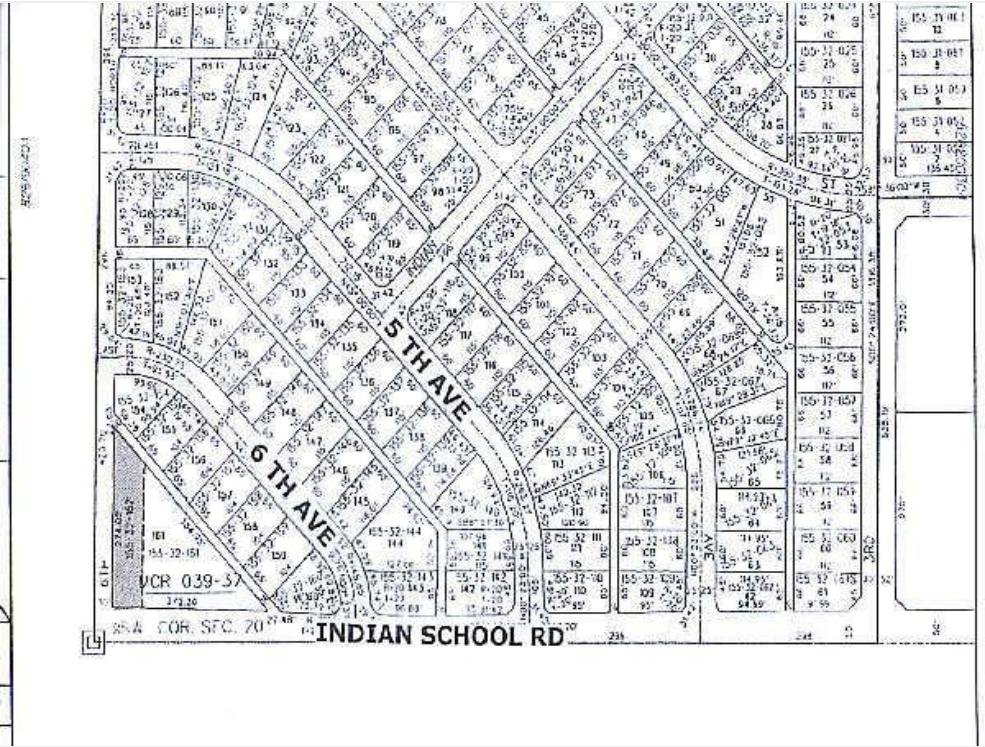

626 W Indian School Rd-34_preview

Indian School Plaza

626 W Indian School Rd, Phoenix, AZ 85013

Property Photos

Plat Map