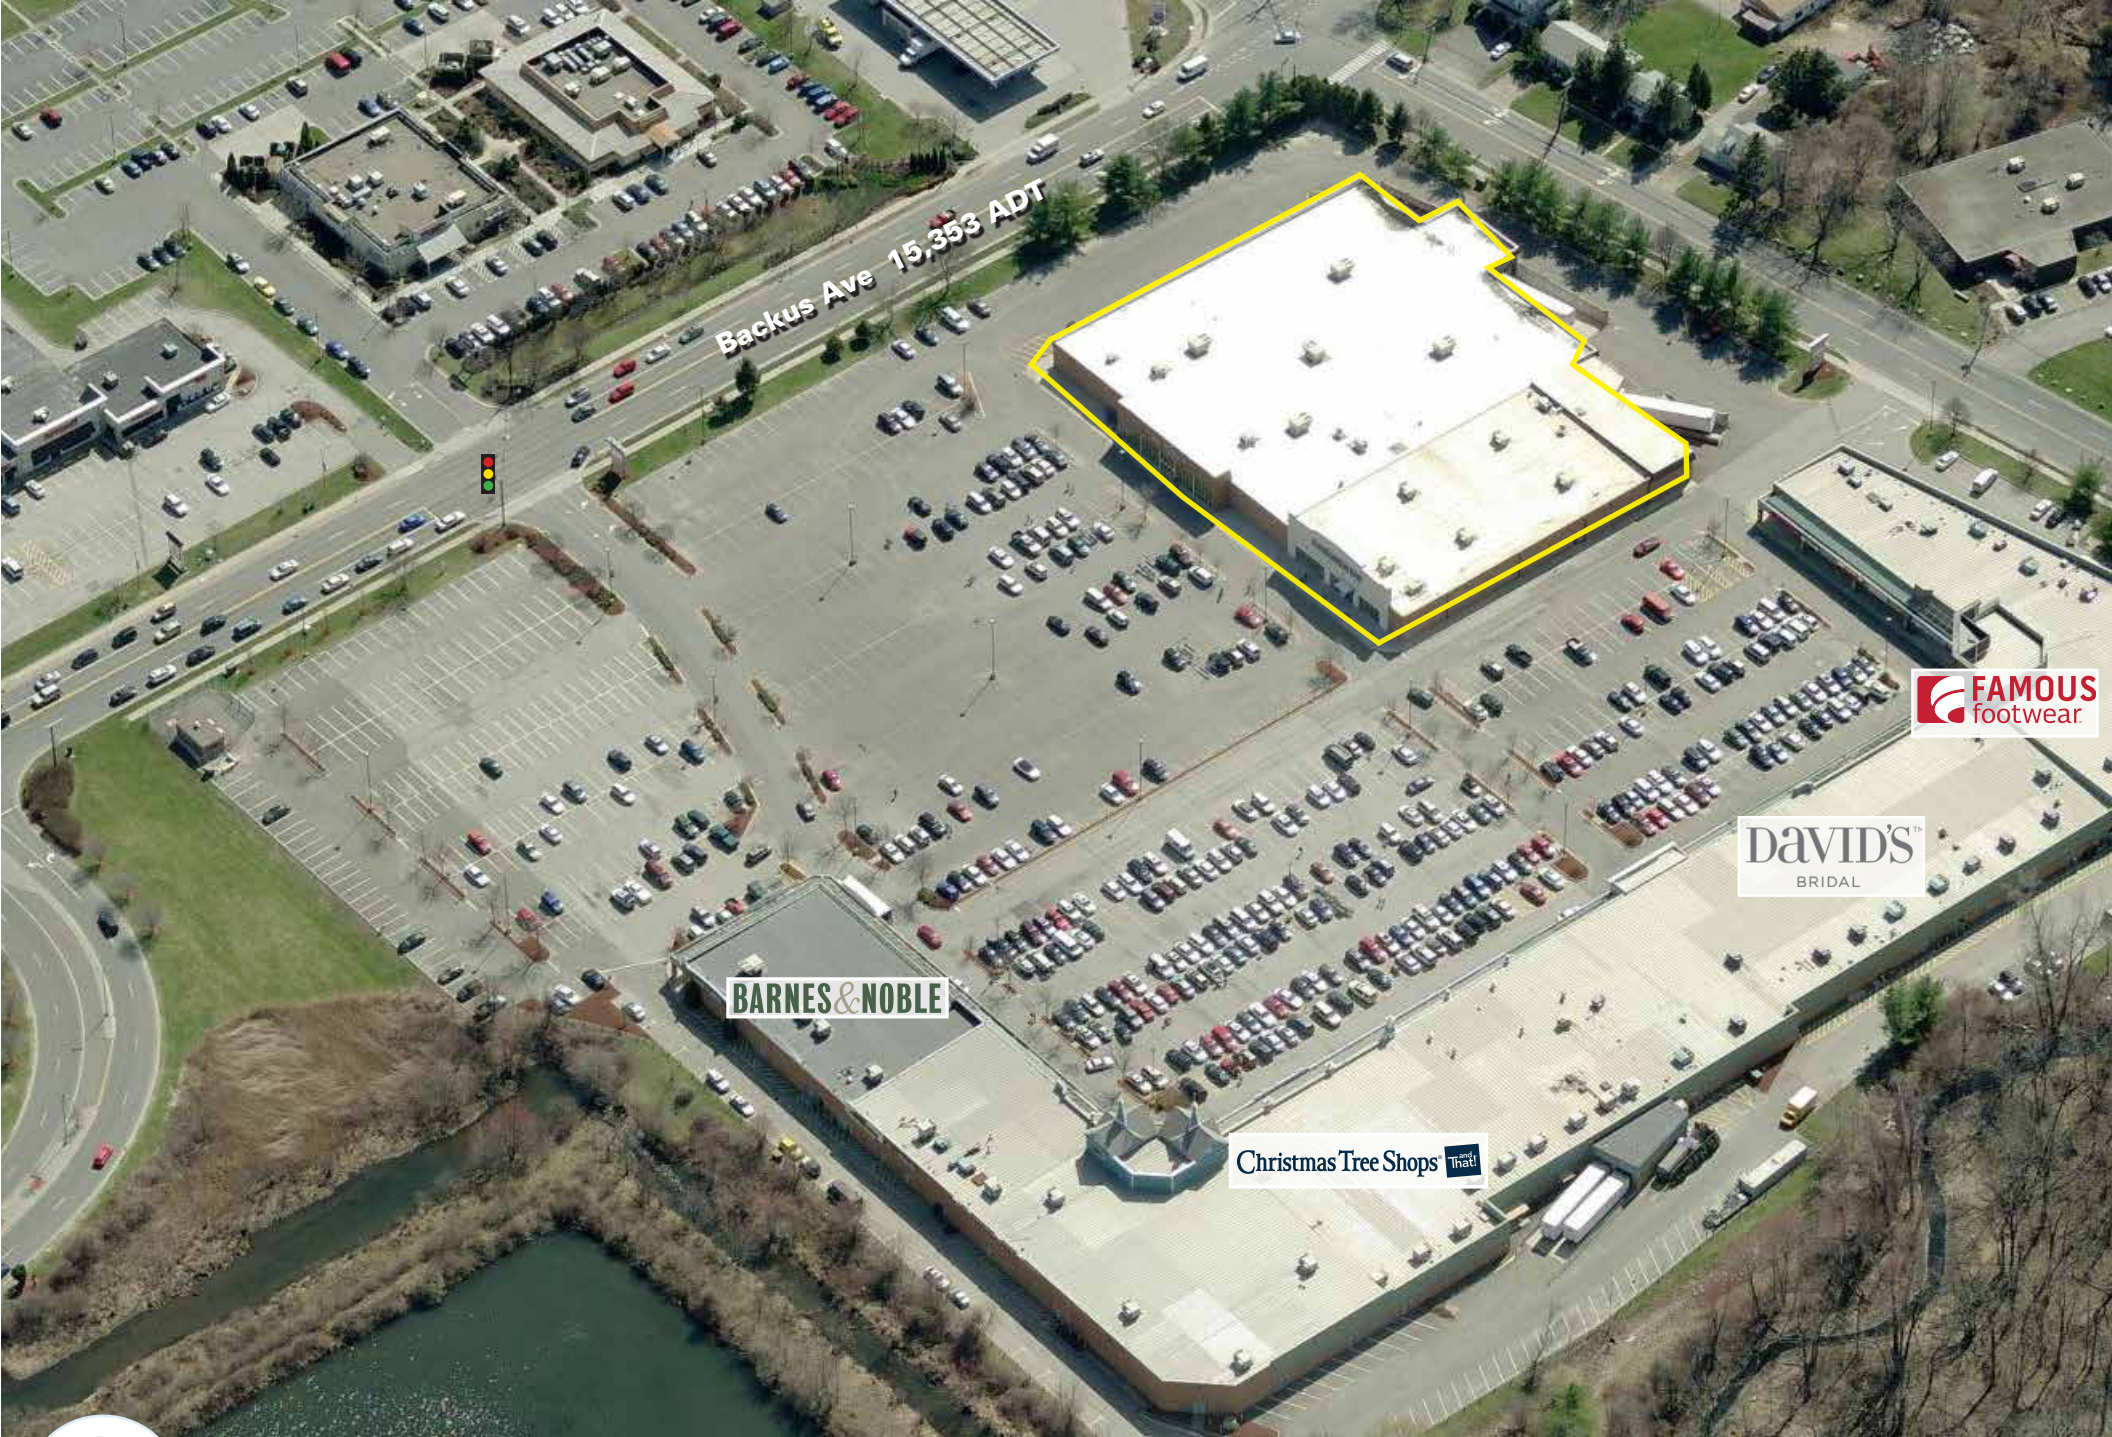

Backus Ave 15,353 ADT

BARNES & NOBLE

Christmas Tree Shops That!

FAMOUS footwear

DAVID'S BRIDAL

DANBURY, CT
17 - 19 Backus Ave

SITE AERIAL

Ben Starr
617.239.3643
bstarr@atlanticrotail.com

ATLANTICRETAIL.COM