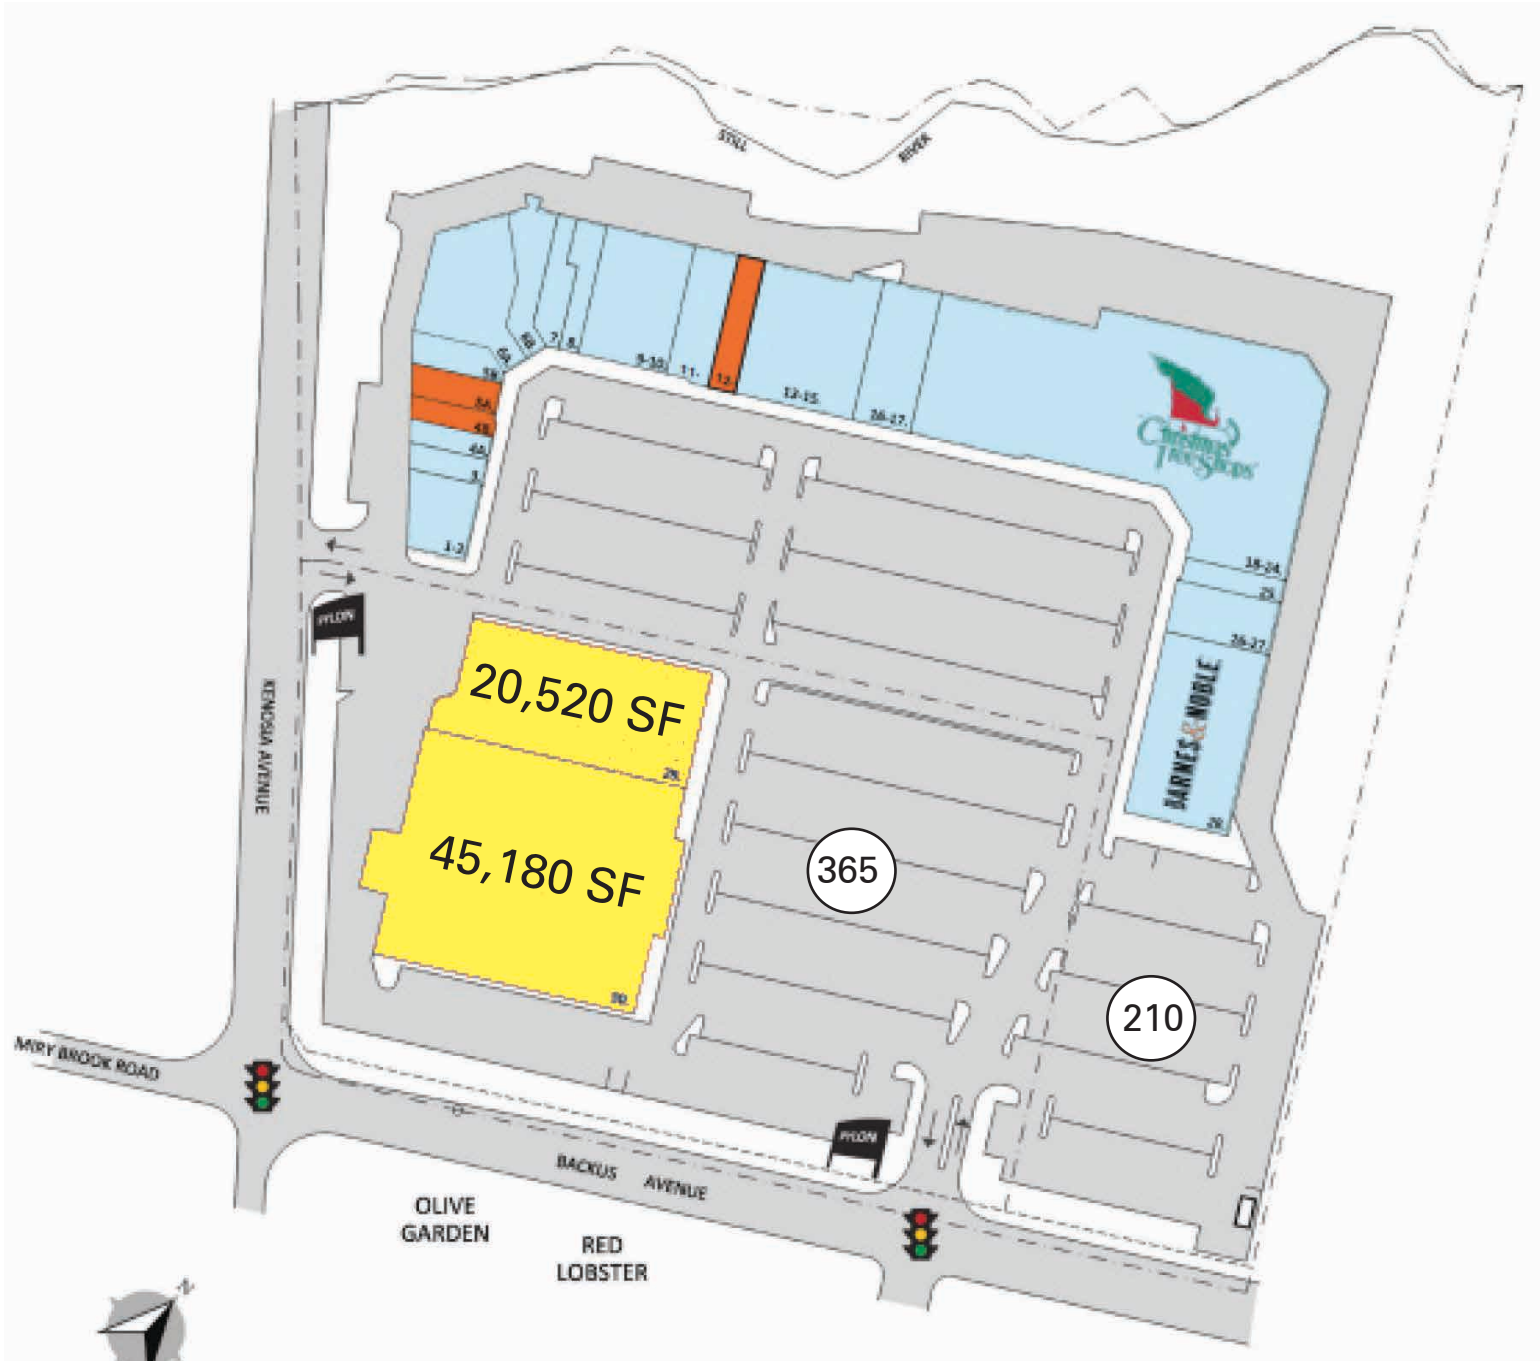

45,180 & 20,520 SF Available

- Parking 5.5 : 1,000 SF
- Christmas Tree Shops and Barnes & Noble co-tenancy
- Adjacent to 1.3 M SF Danbury Fair Mall
- NNN: \$5.60

2017 DEMOGRAPHICS	3 MILE	5 MILE	7 MILE	10 MILE
Population	52,753	103,123	157,255	231,054
Med HH Income	\$66,744	\$77,270	\$87,520	\$100,065

maternity mall
SUPER STORE

PEARLE VISION

MEN'S WEARHOUSE
AND TUX

TIGER SCHULMANN'S

Sinapi Pizza

TAIPEI TOKYO

Famous
Footwear

avenue

ATLANTICRETAIL.COM

© ATLANTIC RETAIL 2020

LEGEND

1-2. Comcast/Xfinity	3,500 SF
3. Adela Nail Salon	1,593 SF
4A. Sally Beauty	1,443 SF
4B. AVAILABLE	1,505 SF
5A. AVAILABLE	2,076 SF
5B. Lacrosse Unlimited	1,826 SF
6A. Guitar Center	8,006 SF
6B. Agave Mexican Restaurant	4,009 SF
7. Best Dental Care	2,304 SF
8. Sinapi's Pizza	2,200 SF
9-10. Five Below	8,275 SF
11. Salons by JC	4,705 SF
12. AVAILABLE	2,000 SF
13-15. David's Bridal	12,425 SF
16-17. Lane Bryant	5,450 SF
18-24. Christmas Tree Shops	47,555 SF
25. Niko's Grille & Subs	1,731 SF
26-27. T-Mobile	3,919 SF
28. Barnes & Noble	13,740 SF
29. Babies R' Us	20,520 SF
30. Toys R' Us	45,180 SF