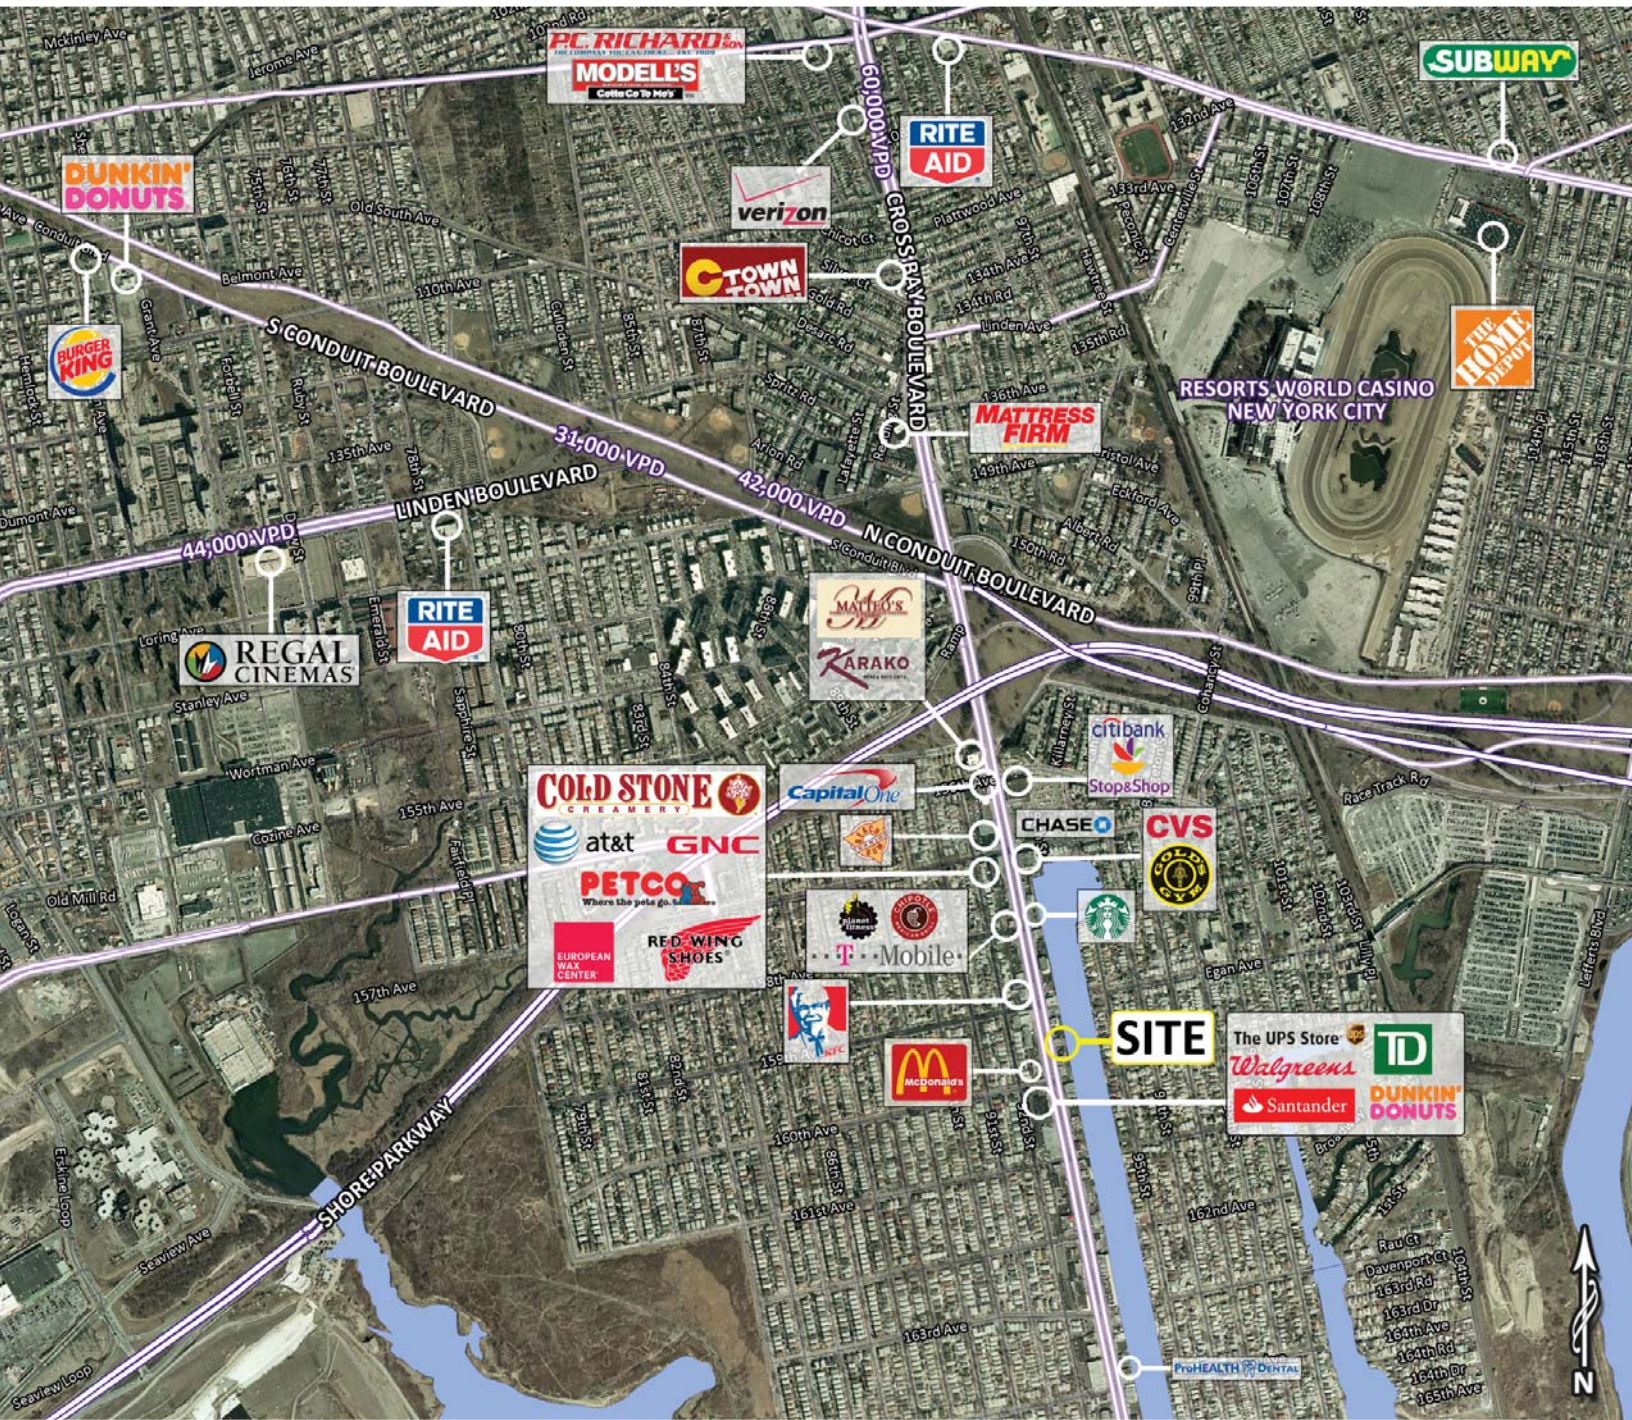

howard beach, ny

159-21 cross bay boulevard

For More Information:

Mark Gallucci | gallucci@sabre.life | T 516 874 8070 x 1508

George Skaliarinis | skaliarinis@sabre.life | T 516 874 8070 x 1507

Sabre Real Estate Group, LLC

500 Old Country Road Garden City NY 11530

500 Route 17 South Hasbrouck Heights NJ 07604

135 Madison Ave 8th Floor New York NY 10016

sabre.life

© Sabre Real Estate Group, LLC. This information has been obtained from sources believed reliable. We have not verified it and make no guarantee, warranty or representation about it. Any projections, opinions, assumptions or estimates used are for example only and do not represent the current or future performance of the property. You and your advisors should conduct a careful, independent investigation of the property to determine to your satisfaction the suitability of the property for your needs.

SABRE