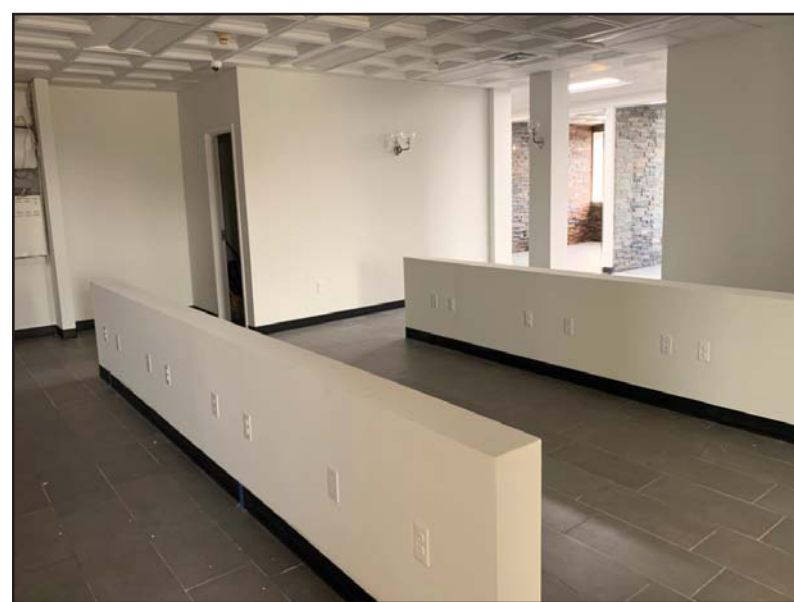

howard beach, ny

159-21 cross bay boulevard

INTERIOR PHOTOS

For More Information:

Mark Gallucci | gallucci@sabre.life | T 516 874 8070 x 1508

George Skaliarinis | skaliarinis@sabre.life | T 516 874 8070 x 1507

sabre.life

SABRE