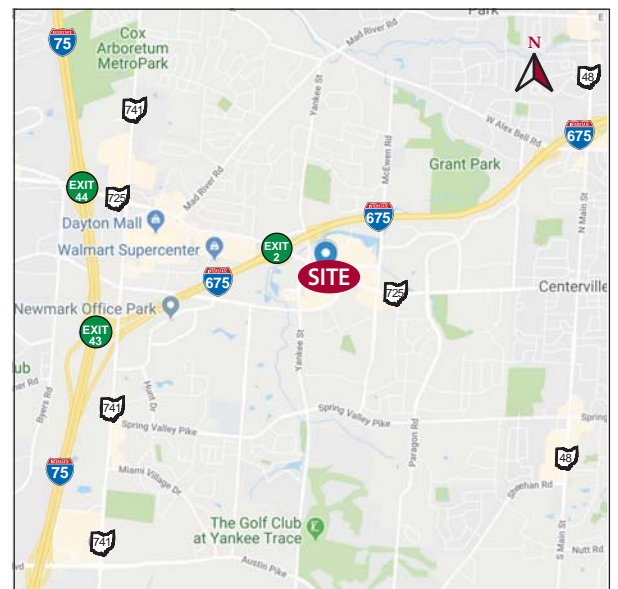

OBENERER

REALTY SERVICES, LTD.

FOR LEASE

YANKEE STATION - NEWLY REDEVELOPED

1510 - 1530 Miamisburg Centerville Road
8002 - 8008 Washington Village Drive
Washington Township, Ohio 45459

- **1,484 - 6,000 SF RETAIL/STORE FRONT OFFICE SPACE AVAILABLE** in recently redeveloped, prominent shopping center
- **STRONG TENANT MIX INCLUDING THREE NATIONAL TENANTS**
- **IDEAL CORNER LOCATION JUST OFF I-675 (EXIT 2)** on the well-established SR 725 (Miamisburg-Centerville Rd.) retail corridor at Washington Village Dr. next to Chick-fil-A
- **HIGH VISIBILITY** with drive-by traffic of 26,560 cars per day on SR 725
- **PYLON SIGNAGE AVAILABLE**
- **STRONG DEMOGRAPHICS**
- **COMPETITIVE LEASE RATES**
- **TENANT IMPROVEMENT ALLOWANCE AVAILABLE**
- **B-2 ZONING** will accommodate most retail uses
- **CONTACT CHRIS CONLEY OR DANIELLE KUEHNLE** for more information

FOR LEASE YANKEE STATION

1510 - 1530 Miamisburg Centerville Road
8002 - 8008 Washington Village Drive
Washington Township, Ohio 45459

OBENER

REALTY SERVICES, LTD.

MIAMISBURG-CENTERVILLE ROAD (STATE ROUTE 725)

- = AVAILBLE RETAIL SPACE
- = AVAILBLE RETAIL/OFFICE SPACE

WELCOME TO THE REGION WE KNOW

937-910-0851 • 3445 Newmark Drive, Miamisburg, Ohio 45342 • www.oberer.com

FOR LEASE YANKEE STATION

1510 - 1530 Miamisburg Centerville Road
8002 - 8008 Washington Village Drive
Washington Township, Ohio 45459

YANKEE ST.

SPRINGBORO PIKE

LYONS RD.
MENARDS

HOBBY LOBBY

SPRING VALLEY PIKE

SPRING VALLEY PIKE

AUSTIN LANDING