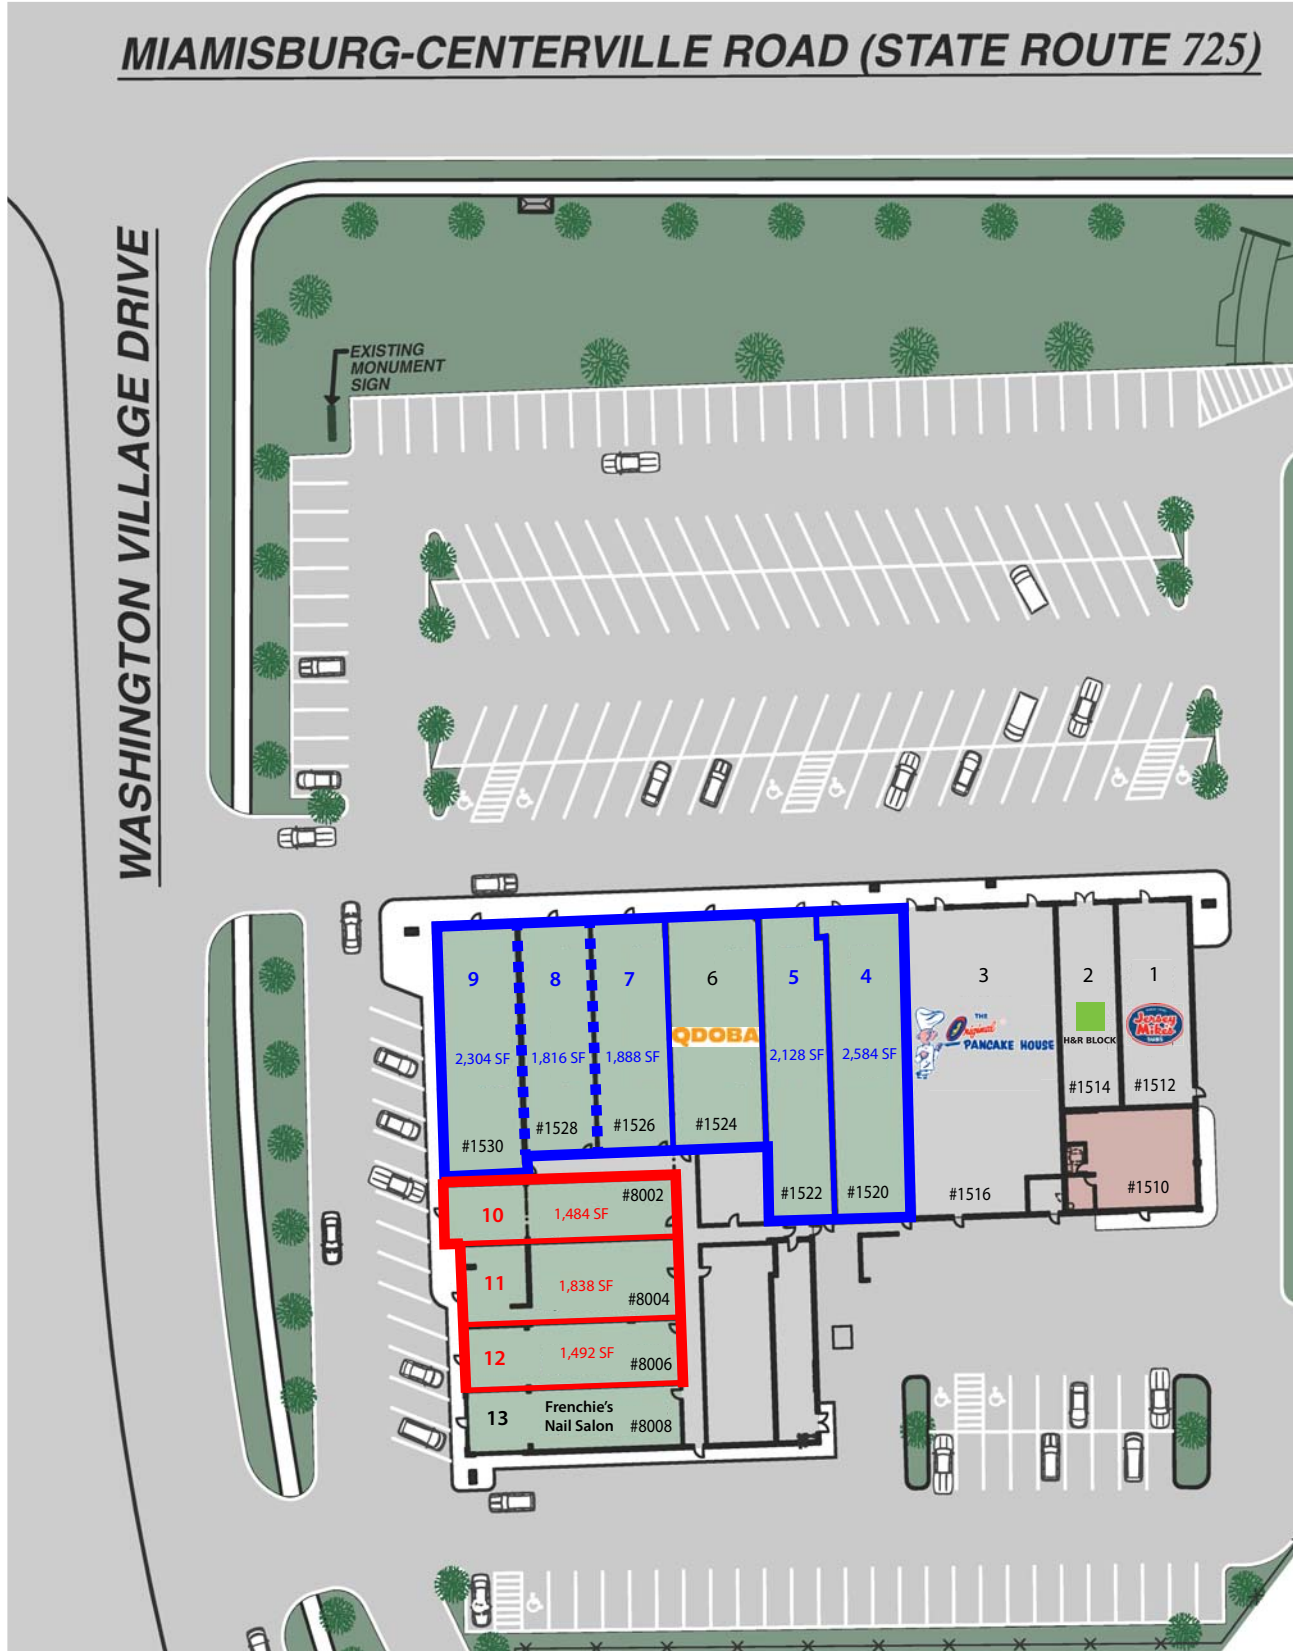

OBENERER

REALTY SERVICES, LTD.

FOR LEASE

YANKEE STATION - NEWLY REDEVELOPED

1510 - 1530 Miamisburg Centerville Road
8002 - 8008 Washington Village Drive
Washington Township, Ohio 45459

- **1,484 - 6,000 SF RETAIL/STORE FRONT OFFICE SPACE AVAILABLE** in recently redeveloped, prominent shopping center
- **STRONG TENANT MIX INCLUDING THREE NATIONAL TENANTS**
- **IDEAL CORNER LOCATION JUST OFF I-675 (EXIT 2)** on the well-established SR 725 (Miamisburg-Centerville Rd.) retail corridor at Washington Village Dr. next to Chick-fil-A
- **HIGH VISIBILITY** with drive-by traffic of 26,560 cars per day on SR 725
- **PYLON SIGNAGE AVAILABLE**
- **STRONG DEMOGRAPHICS**
- **COMPETITIVE LEASE RATES**
- **TENANT IMPROVEMENT ALLOWANCE AVAILABLE**
- **B-2 ZONING** will accommodate most retail uses
- **CONTACT CHRIS CONLEY OR DANIELLE KUEHNLE** for more information

- = AVAILBLE RETAIL SPACE
- = AVAILBLE RETAIL/OFFICE SPACE

WELCOME TO THE REGION WE KNOW

937-910-0851 • 3445 Newmark Drive, Miamisburg, Ohio 45342 • www.oberer.com

FOR LEASE YANKEE STATION

1510 - 1530 Miamisburg Centerville Road
8002 - 8008 Washington Village Drive
Washington Township, Ohio 45459