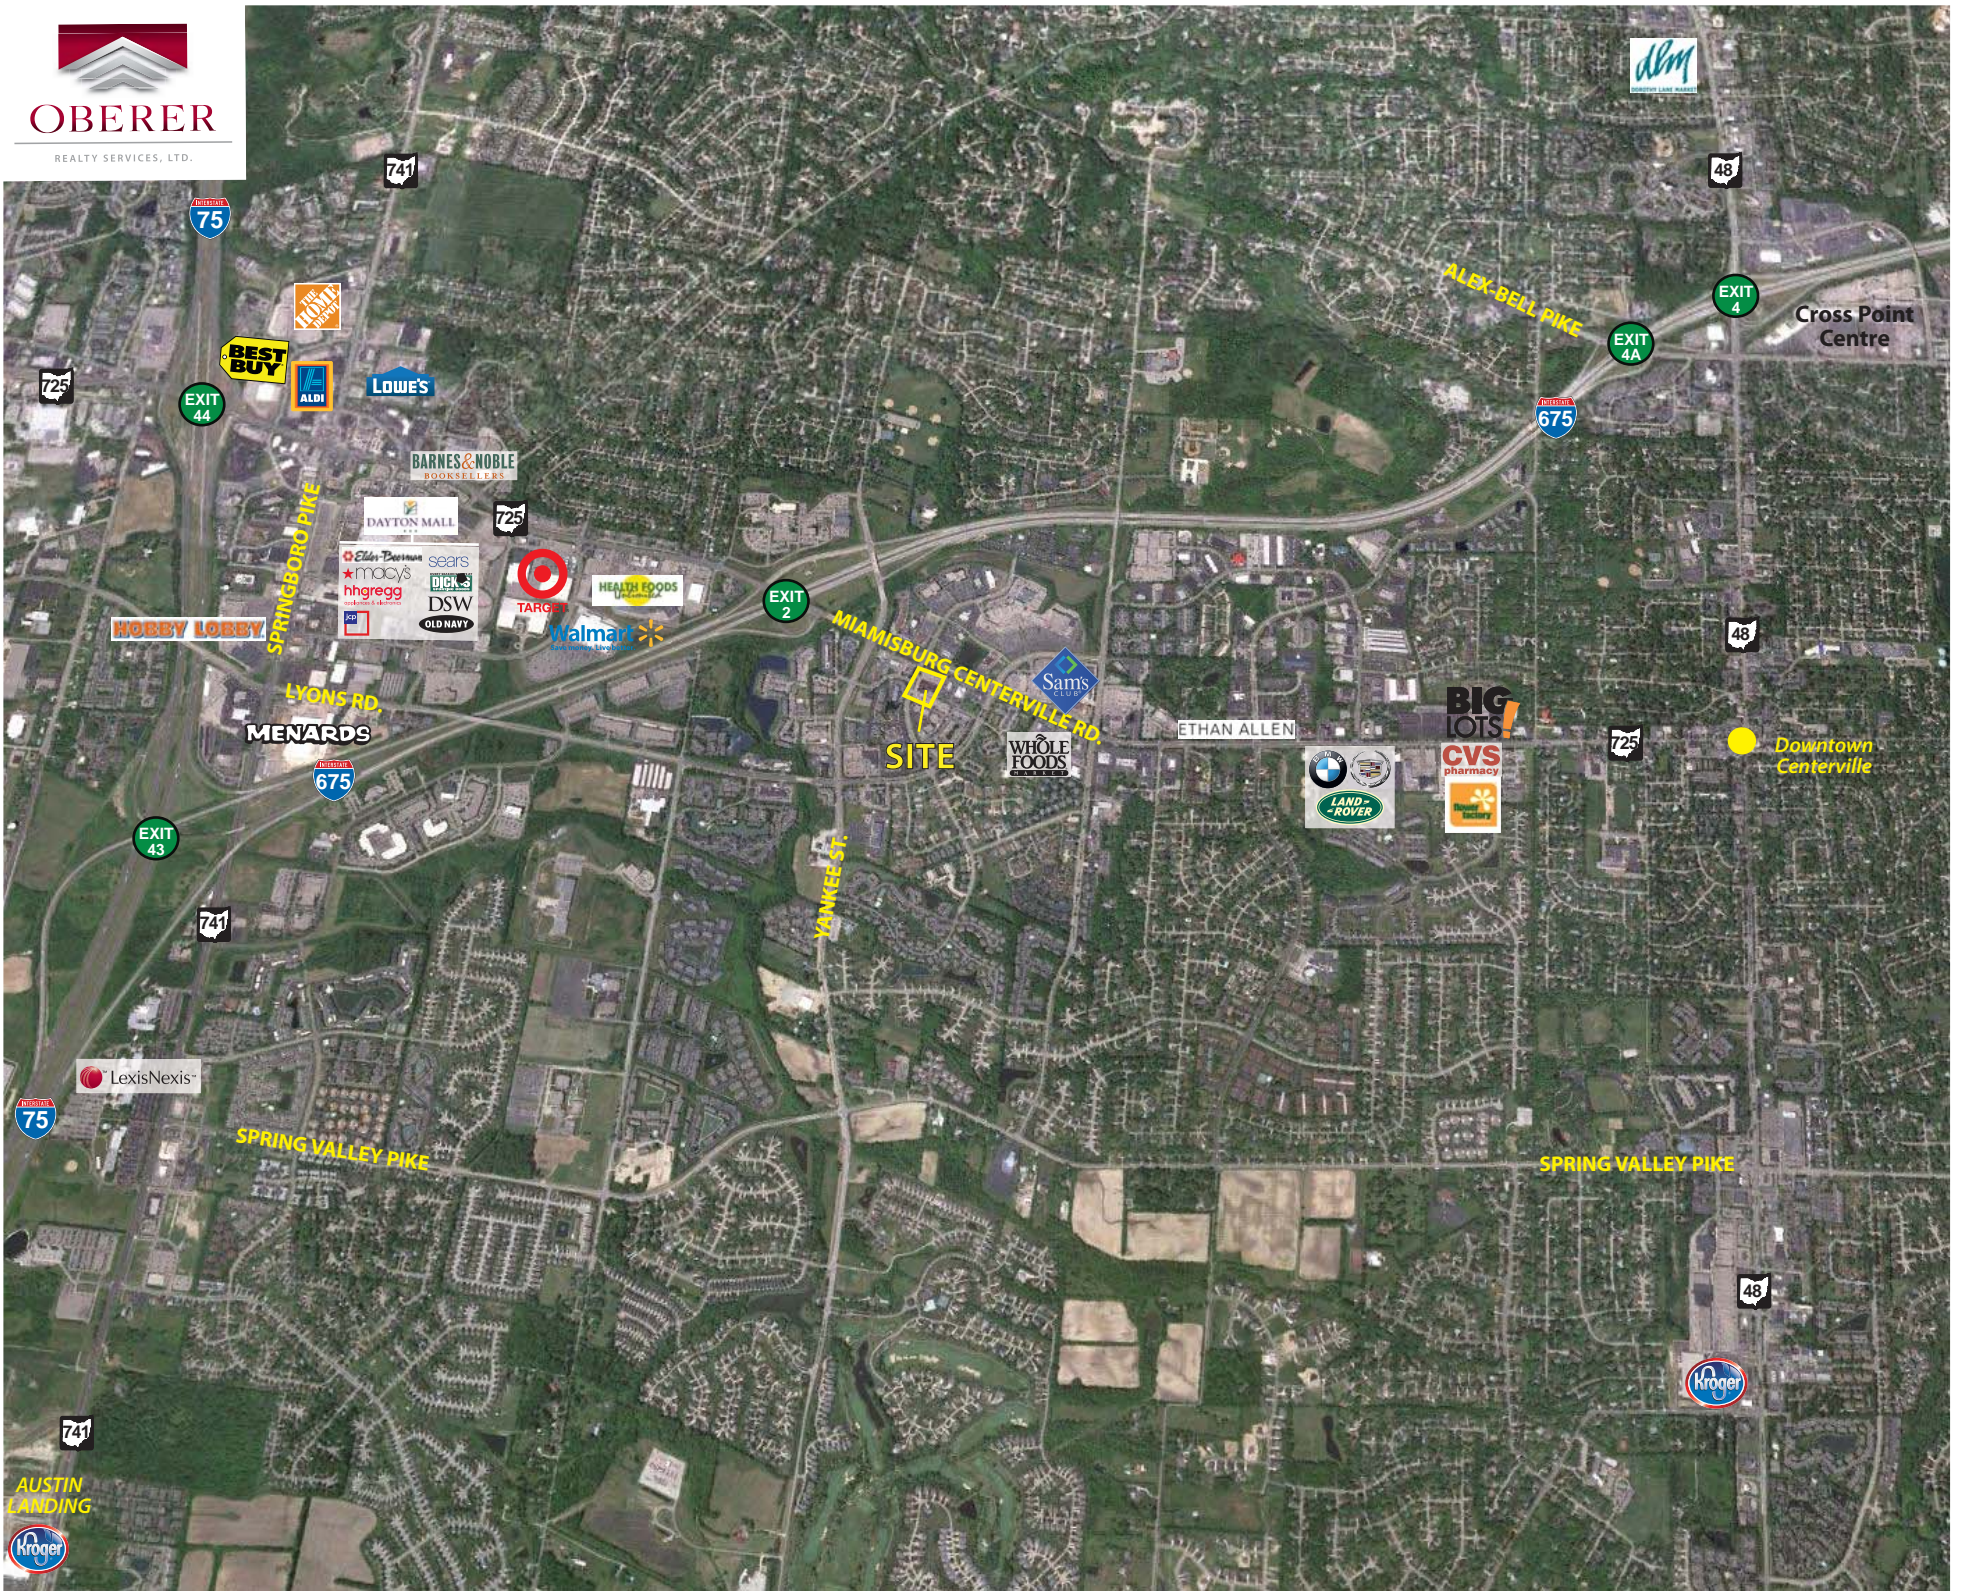

Cross Point Centre

ALEX-BELL PIKE

Downtown Centerville

ETHAN ALLEN

MIAMISBURG-CENTERVILLE RD.
SITE

YANKEE ST.

SPRINGBORO PIKE

LYONS RD.
MENARDS

HOBBY LOBBY

SPRING VALLEY PIKE

SPRING VALLEY PIKE

AUSTIN LANDING