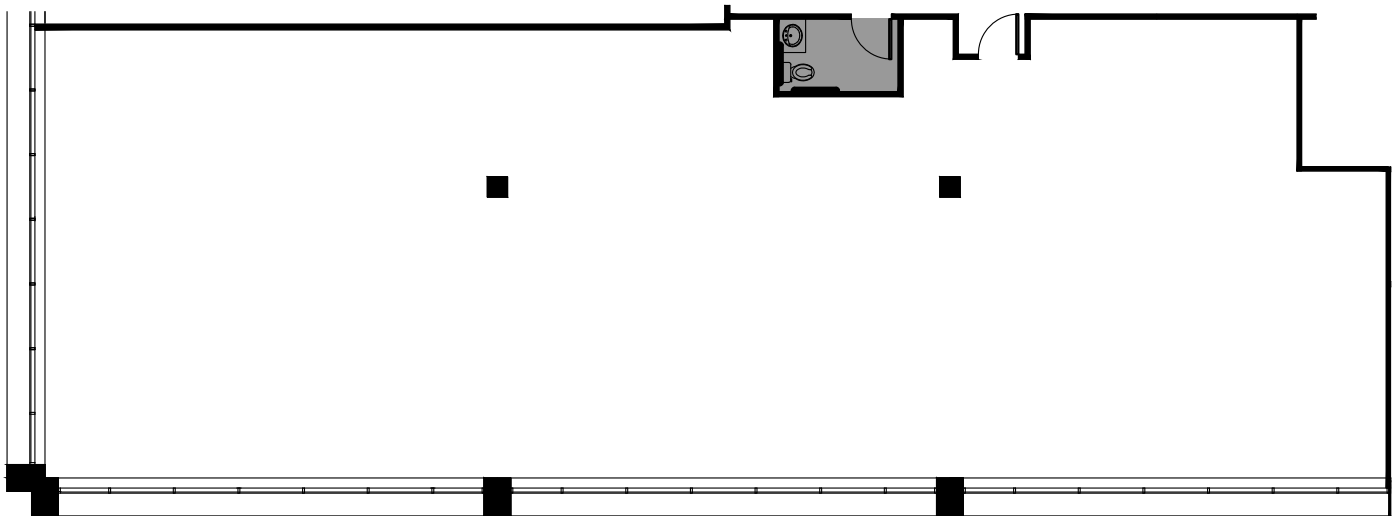

100 PEACHTREE ST NW
ATLANTA, GA 30305
100PEACHTREESTREET.COM

Key Plan

SUITE 2230 / 4,154 RSF

Scott DeMyer

SCOTT.DEMYER@COLLIERS.COM
404.781.0217

Deming Fish

DEMING.FISH@COLLIERS.COM
404.877.9270

Jennifer Telleria