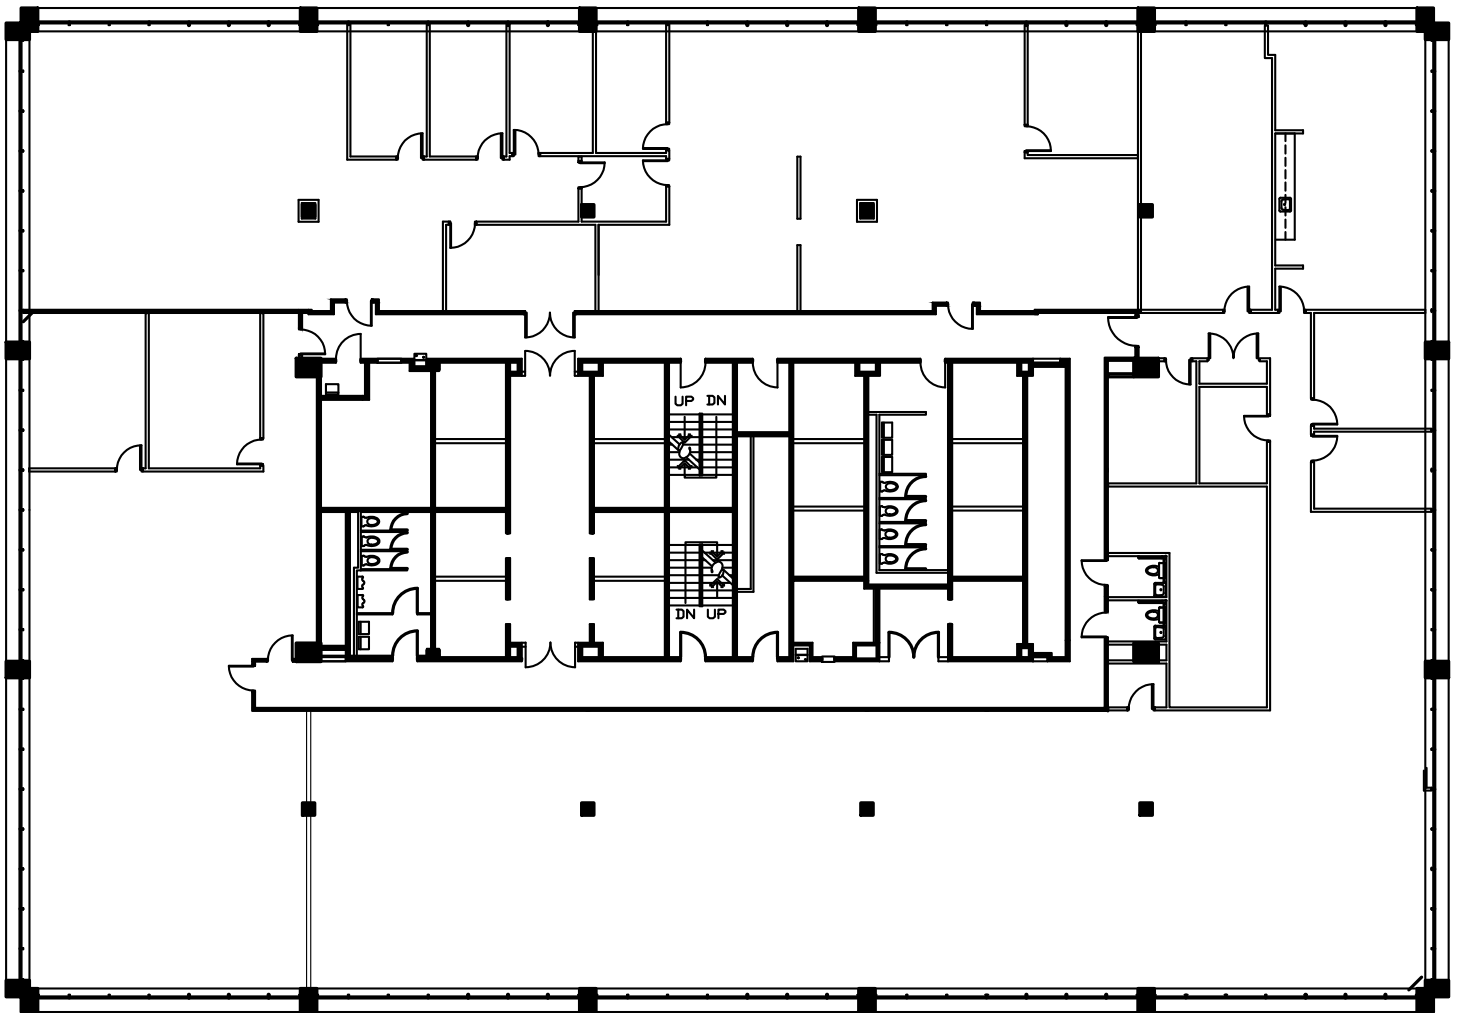

100 PEACHTREE

100 PEACHTREE ST NW
ATLANTA, GA 30305
100PEACHTREESTREET.COM

SUITE 1000 / 19,179 RSF

Scott DeMyer

SCOTT.DEMYER@COLLIERS.COM
404.781.0217

Deming Fish

DEMING.FISH@COLLIERS.COM
404.877.9270

Jennifer Telleria

JENNIFER.TELLERIA@COLLIERS.COM
404.877.9237

Colliers
INTERNATIONAL