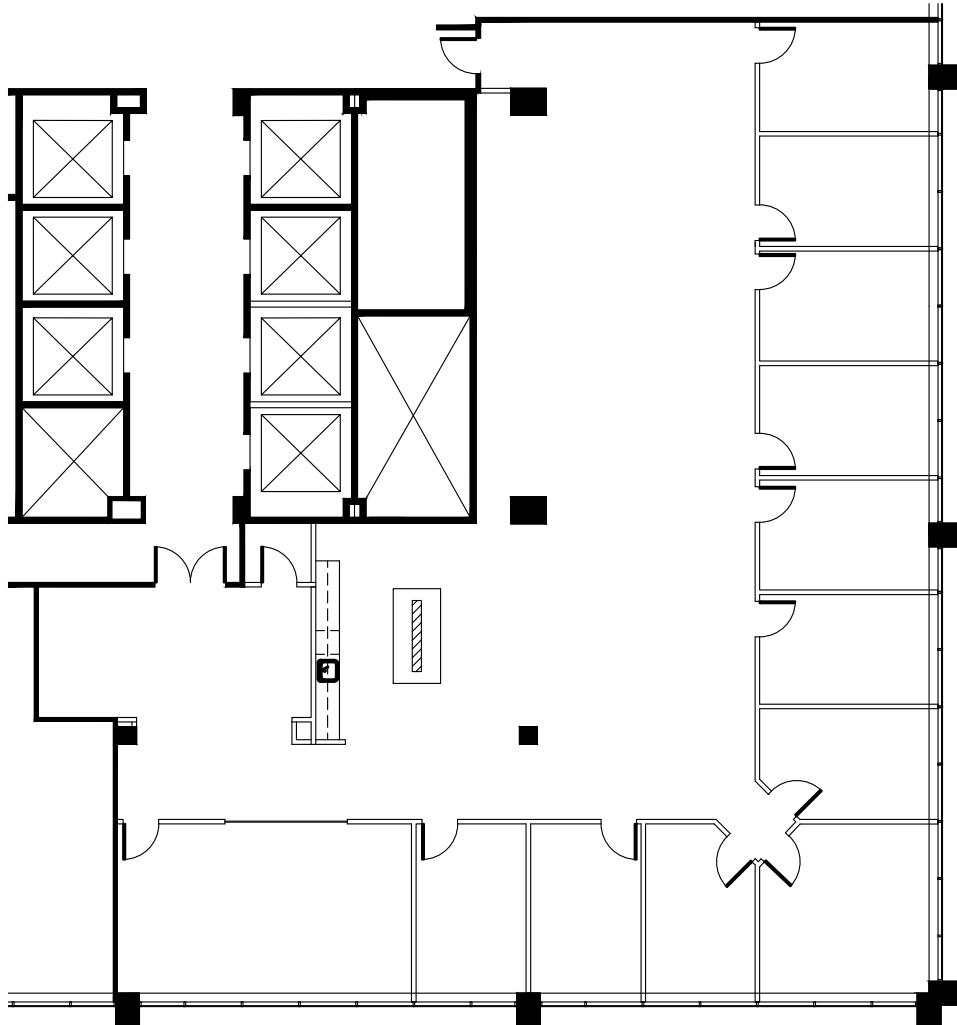

Colliers
INTERNATIONAL

100 PEACHTREE

100 PEACHTREE ST NW
ATLANTA, GA 30303
100PEACHTREESTREET.COM

Key Plan

SUITE 2200 / 5,478 RSF

Scott DeMyer

SCOTT.DEMYER@COLLIERS.COM

404.781.0217