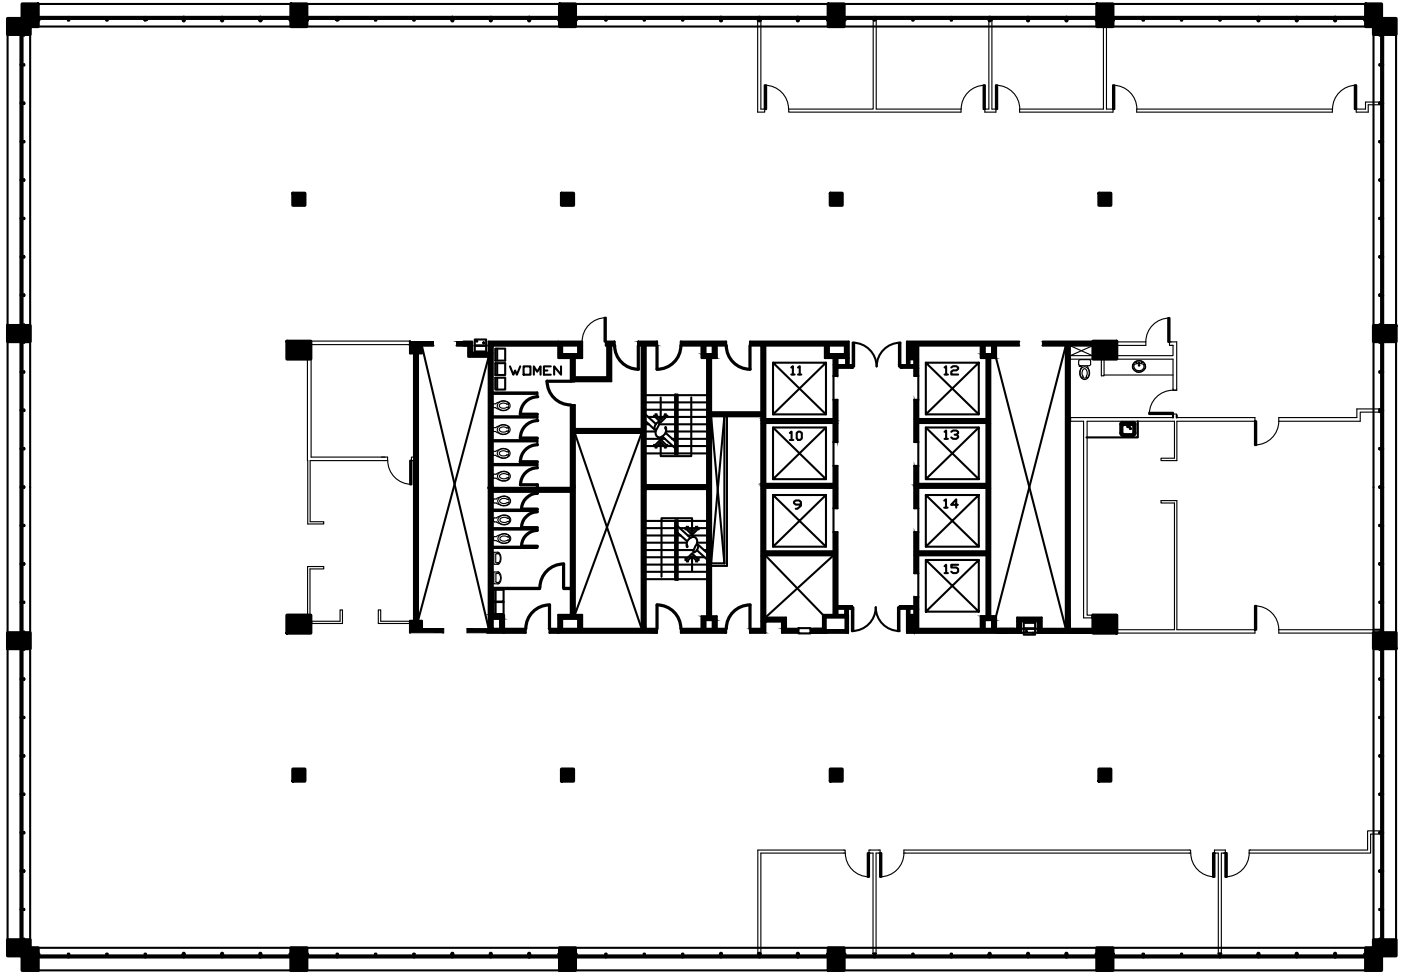

100 PEACHTREE

100 PEACHTREE ST NW
ATLANTA, GA 30303
100PEACHTREESTREET.COM

SUITE 2800 / 19,411 RSF

Scott DeMyer

SCOTT.DEMYER@COLLIERS.COM
404.781.0217

Deming Fish

DEMING.FISH@COLLIERS.COM
404.877.9270

Jennifer Telleria

JENNIFER.TELLERIA@COLLIERS.COM
404.877.9237

Colliers
INTERNATIONAL