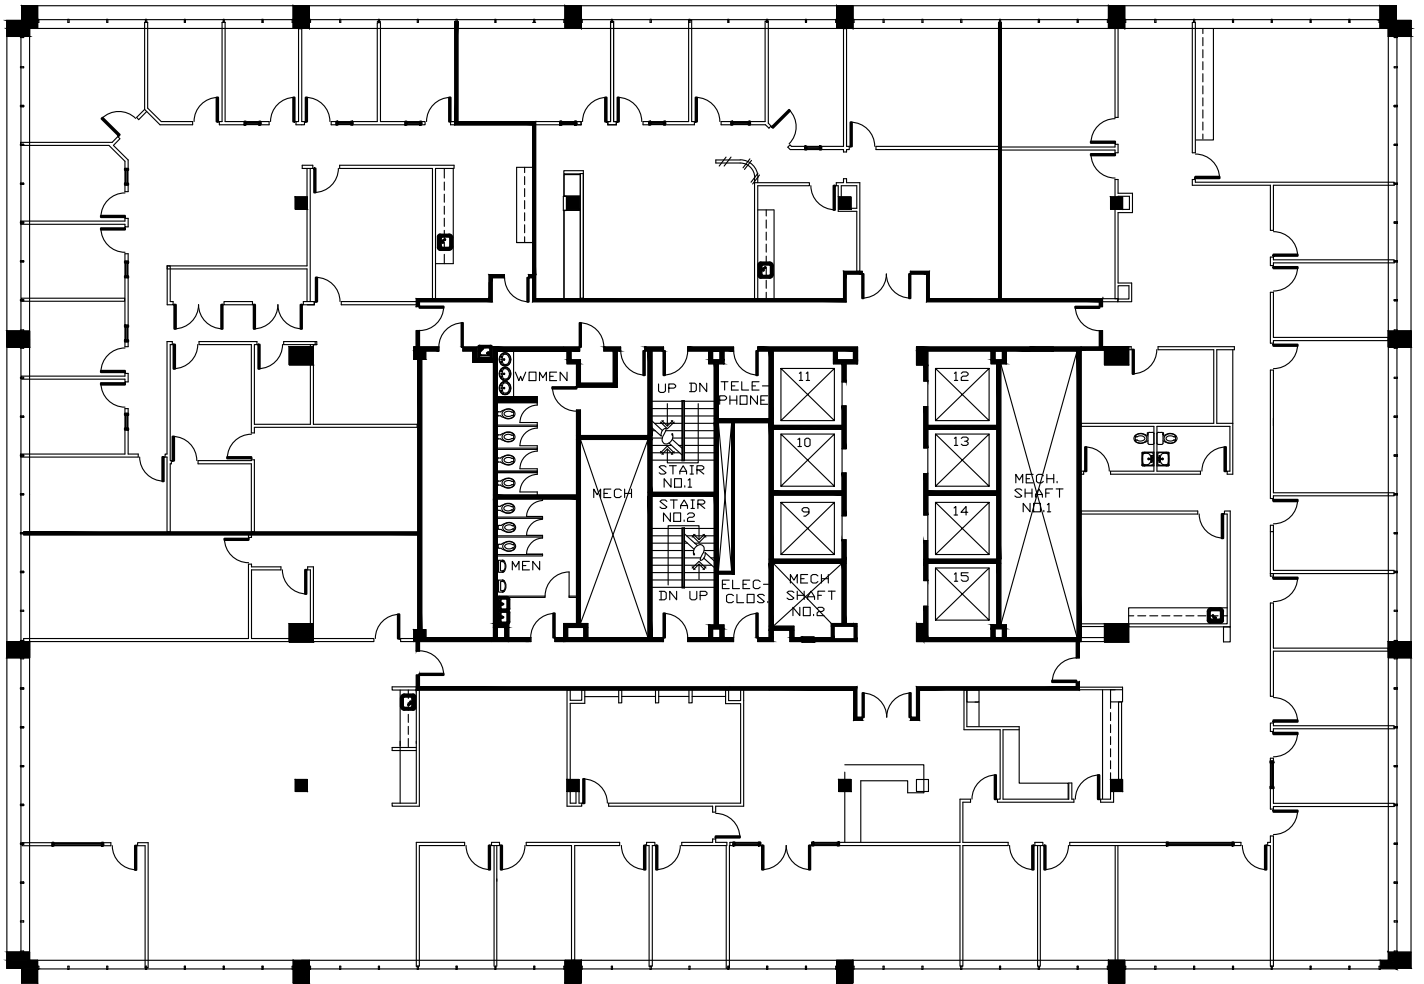

100 PEACHTREE

100 PEACHTREE ST NW
ATLANTA, GA 30303
100PEACHTREESTREET.COM

SUITE 2600 / 19,411 RSF

Scott DeMyer

SCOTT.DEMYER@COLLIERS.COM

404.781.0217

Deming Fish

DEMING.FISH@COLLIERS.COM

404.877.9270

Jennifer Telleria

JENNIFER.TELLERIA@COLLIERS.COM

404.877.9237

Colliers
INTERNATIONAL