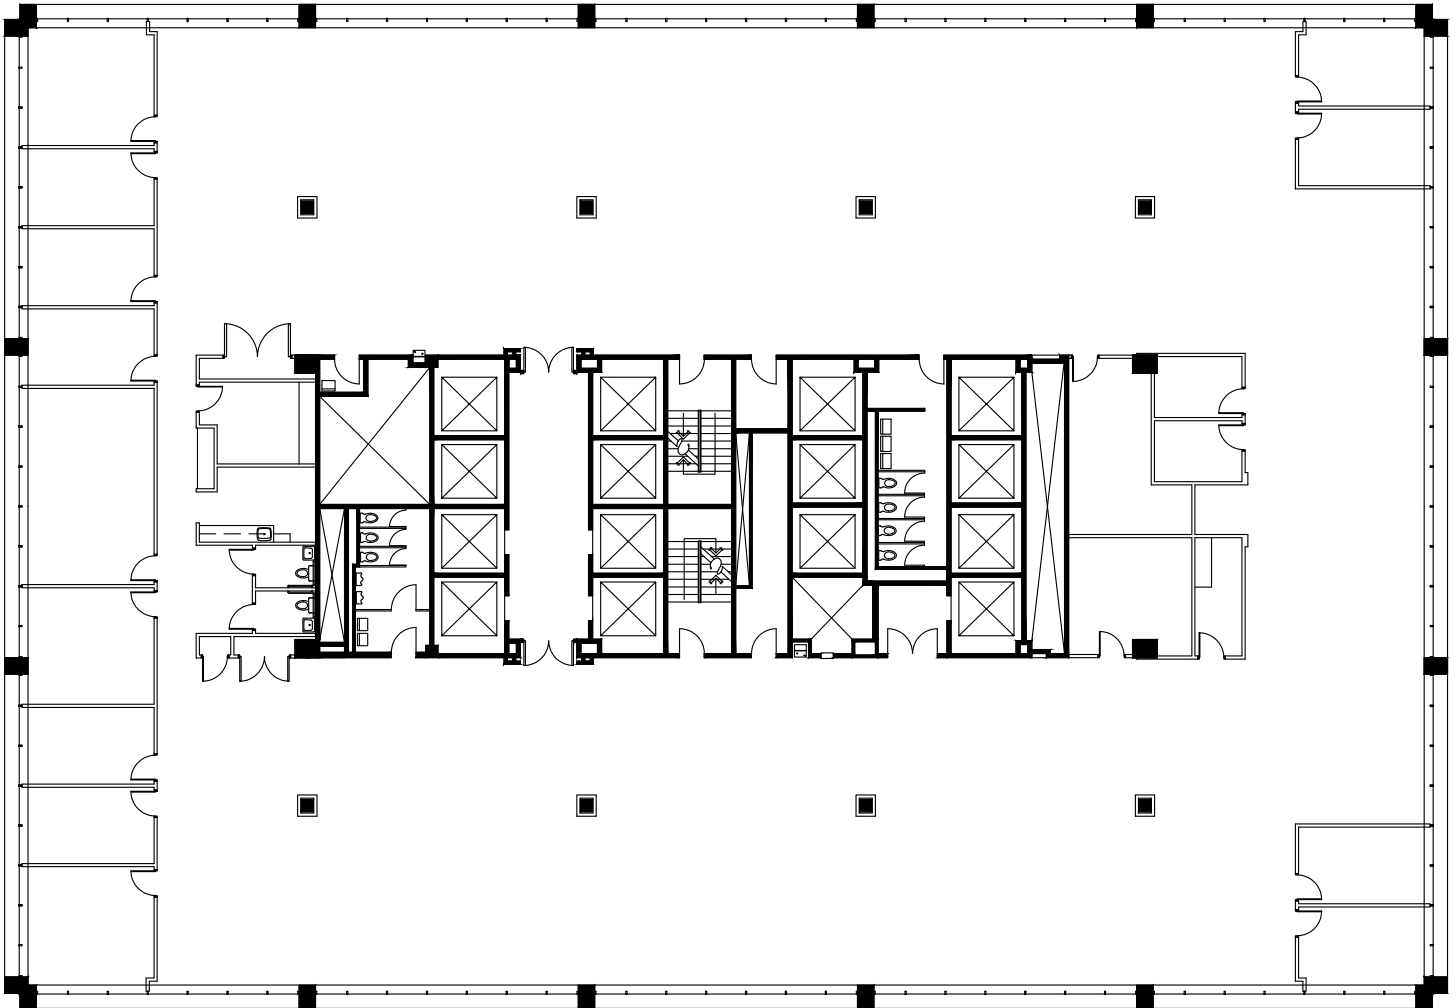

100 PEACHTREE

100 PEACHTREE ST NW
ATLANTA, GA 30303
100PEACHTREESTREET.COM

SUITE 900 / 19,179 RSF

Scott DeMyer

SCOTT.DEMYER@COLLIERS.COM

404.781.0217

Deming Fish

DEMING.FISH@COLLIERS.COM

404.877.9270

Jennifer Telleria

JENNIFER.TELLERIA@COLLIERS.COM

404.877.9237

Colliers
INTERNATIONAL