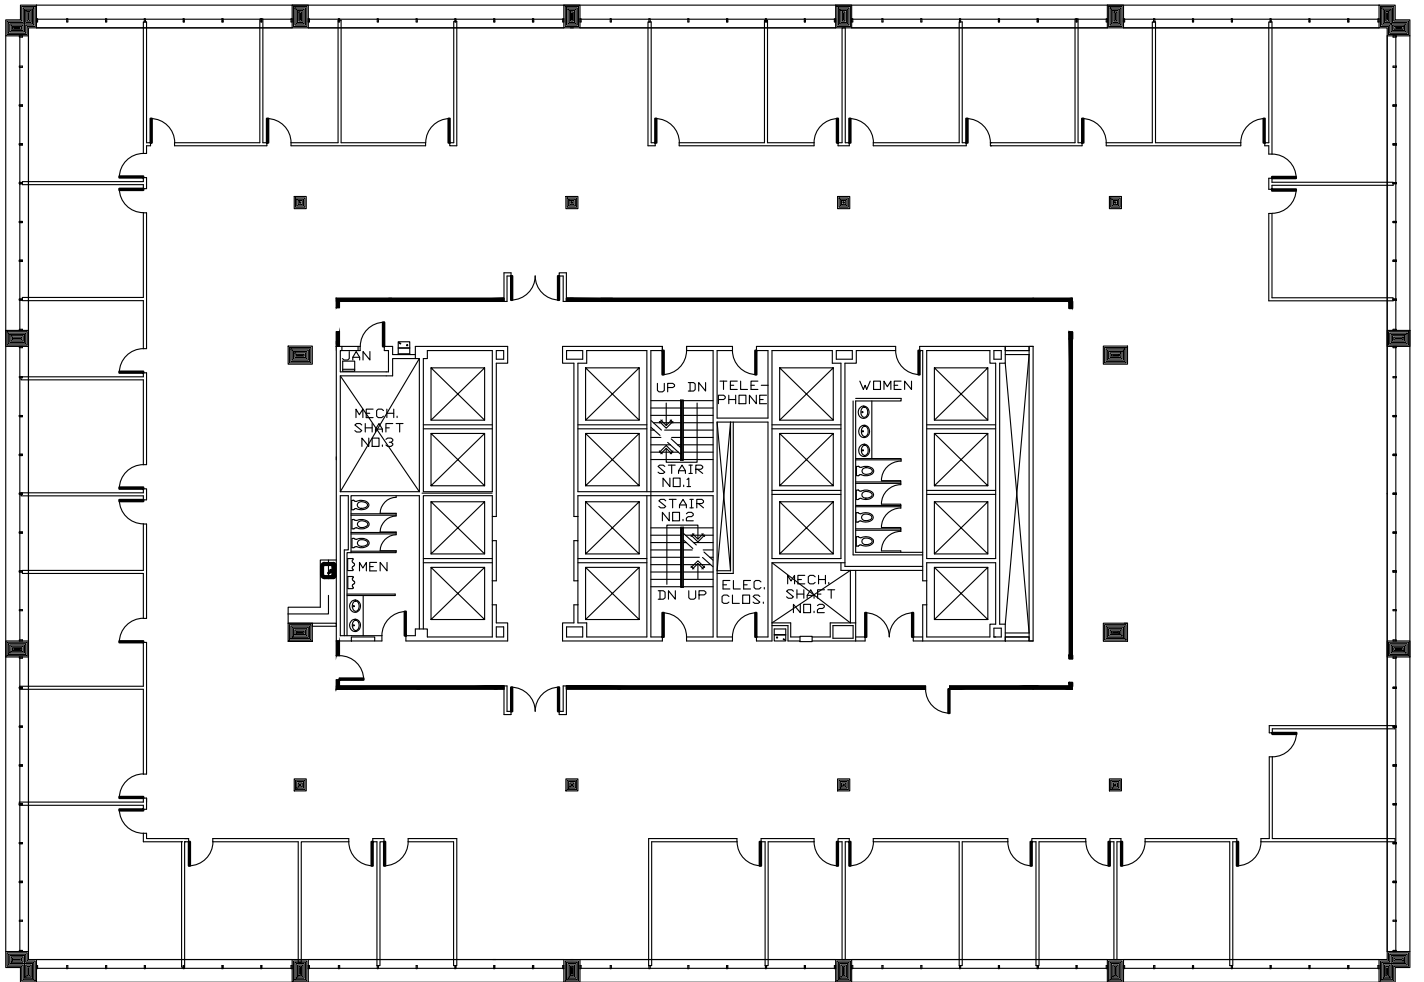

100 PEACHTREE

100 PEACHTREE ST NW
ATLANTA, GA 30305
100PEACHTREESTREET.COM

SUITE 200 / 19,178 RSF

Scott DeMyer

SCOTT.DEMYER@COLLIERS.COM

404.781.0217

Deming Fish

DEMING.FISH@COLLIERS.COM

404.877.9270

Jennifer Telleria

JENNIFER.TELLERIA@COLLIERS.COM

404.877.9237

Colliers
INTERNATIONAL