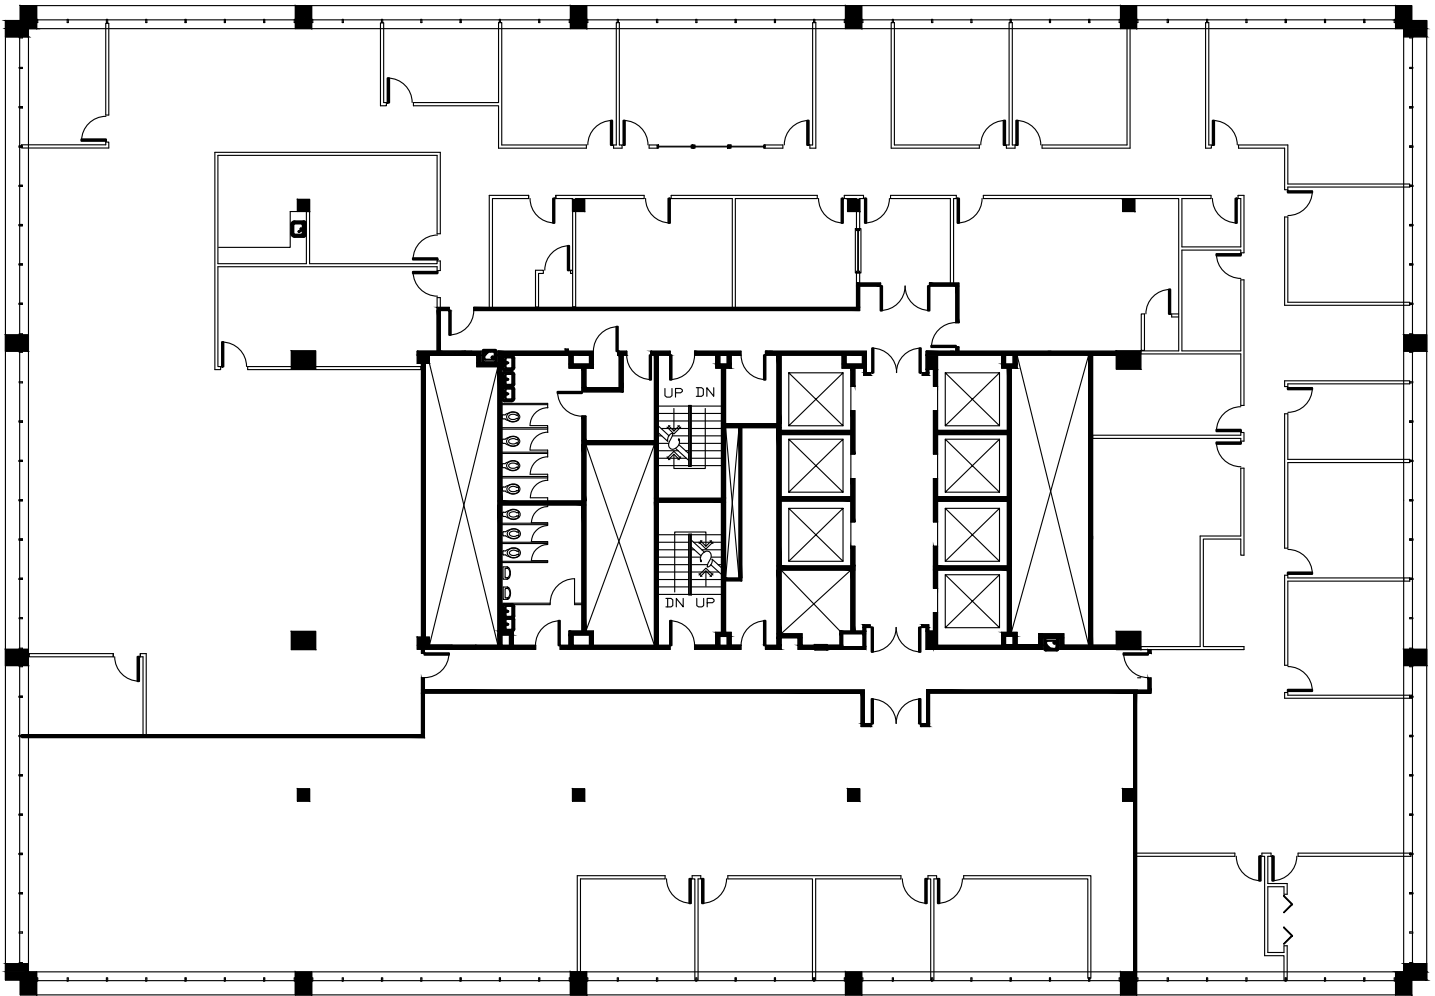

100 PEACHTREE

100 PEACHTREE ST NW
ATLANTA, GA 30303
100PEACHTREESTREET.COM

SUITE 2700 / 19,411 RSF

Scott DeMyer

SCOTT.DEMYER@COLLIERS.COM

404.781.0217

Deming Fish

DEMING.FISH@COLLIERS.COM

404.877.9270

Jennifer Telleria

JENNIFER.TELLERIA@COLLIERS.COM

404.877.9237

Colliers
INTERNATIONAL