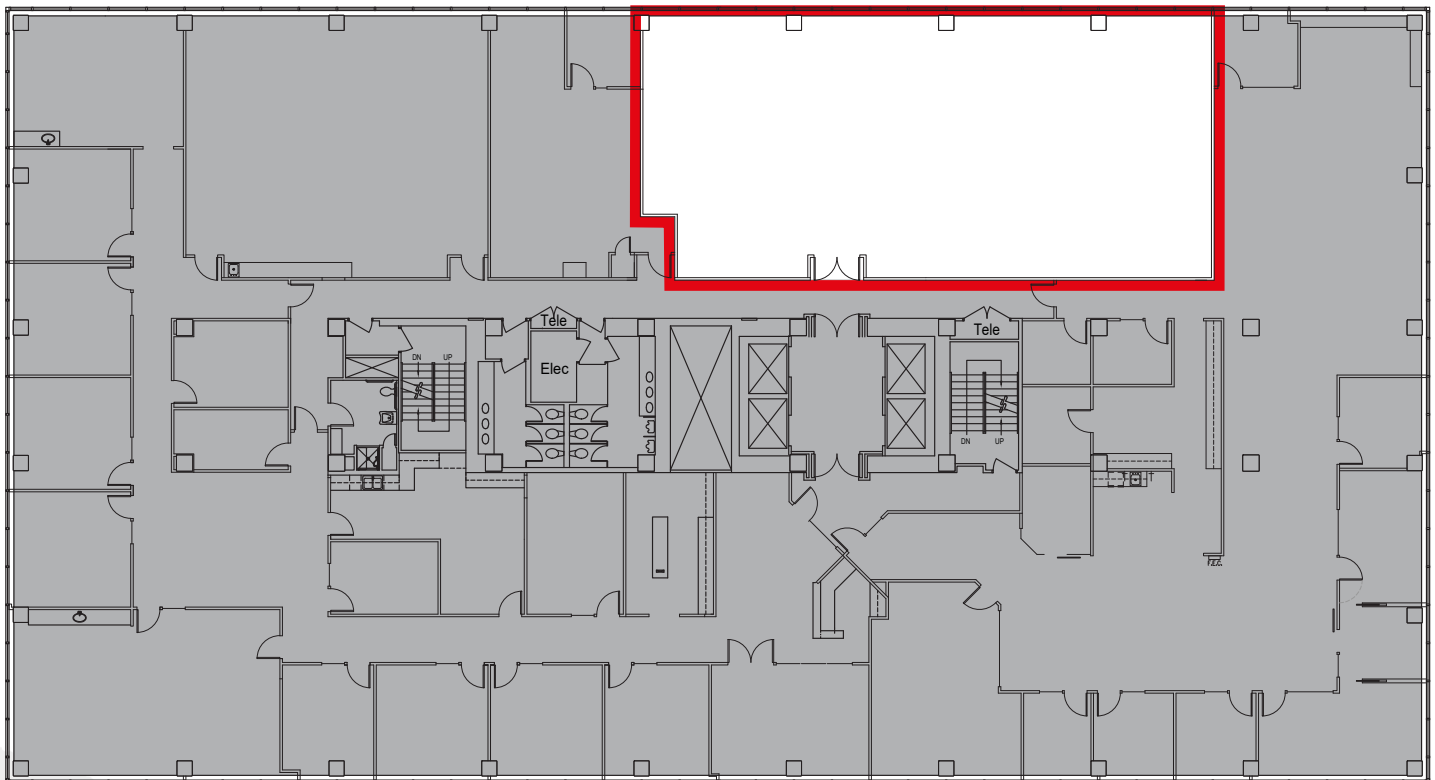

# SeaTac Office Center

## SOUTH TOWER - SUITE 325

3,076 RSF