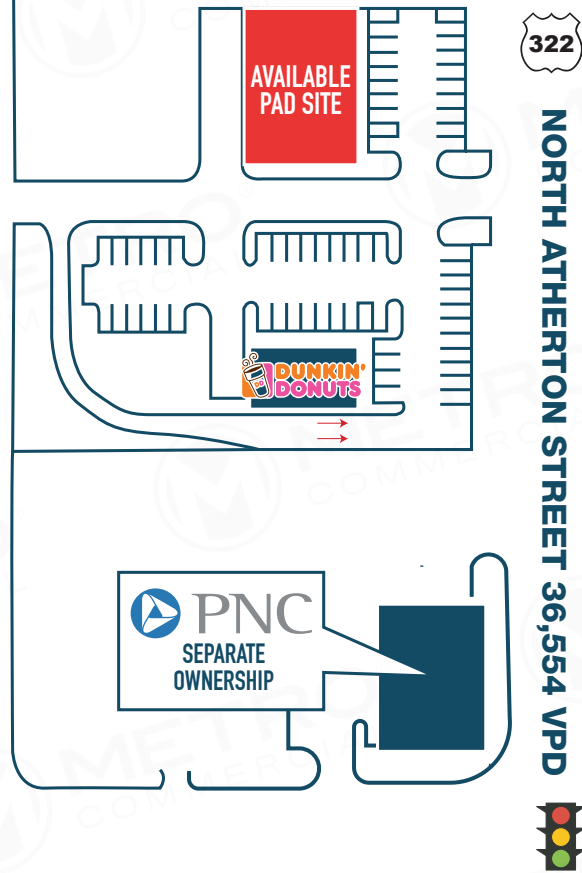

MARTIN STREET

1471 MARTIN STREET
STATE COLLEGE, PA