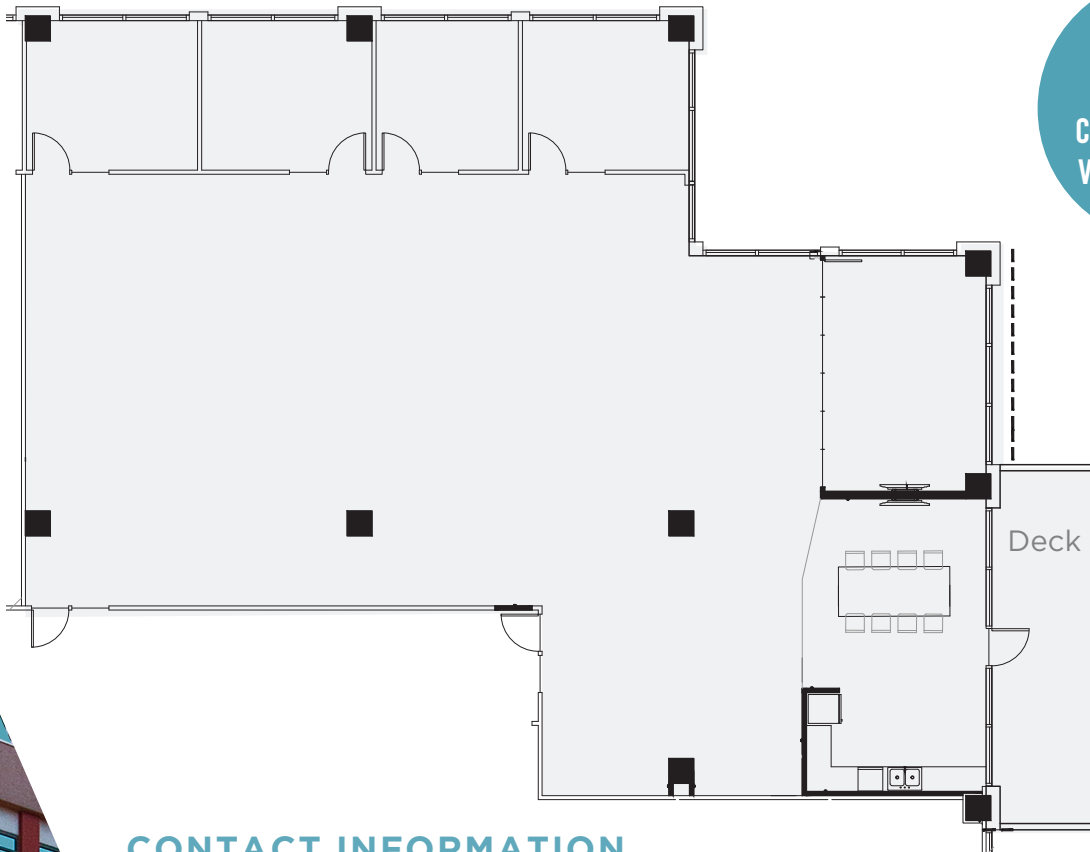

SUITE 610

- 5,303 SF
- Office Use
- Market ready work complete
- Available Now
- Private South facing deck

CONTACT INFORMATION

Tim Owens

Senior Vice President
+1 425 462 6913
tim.owens@cbre.com

Riley Shephard