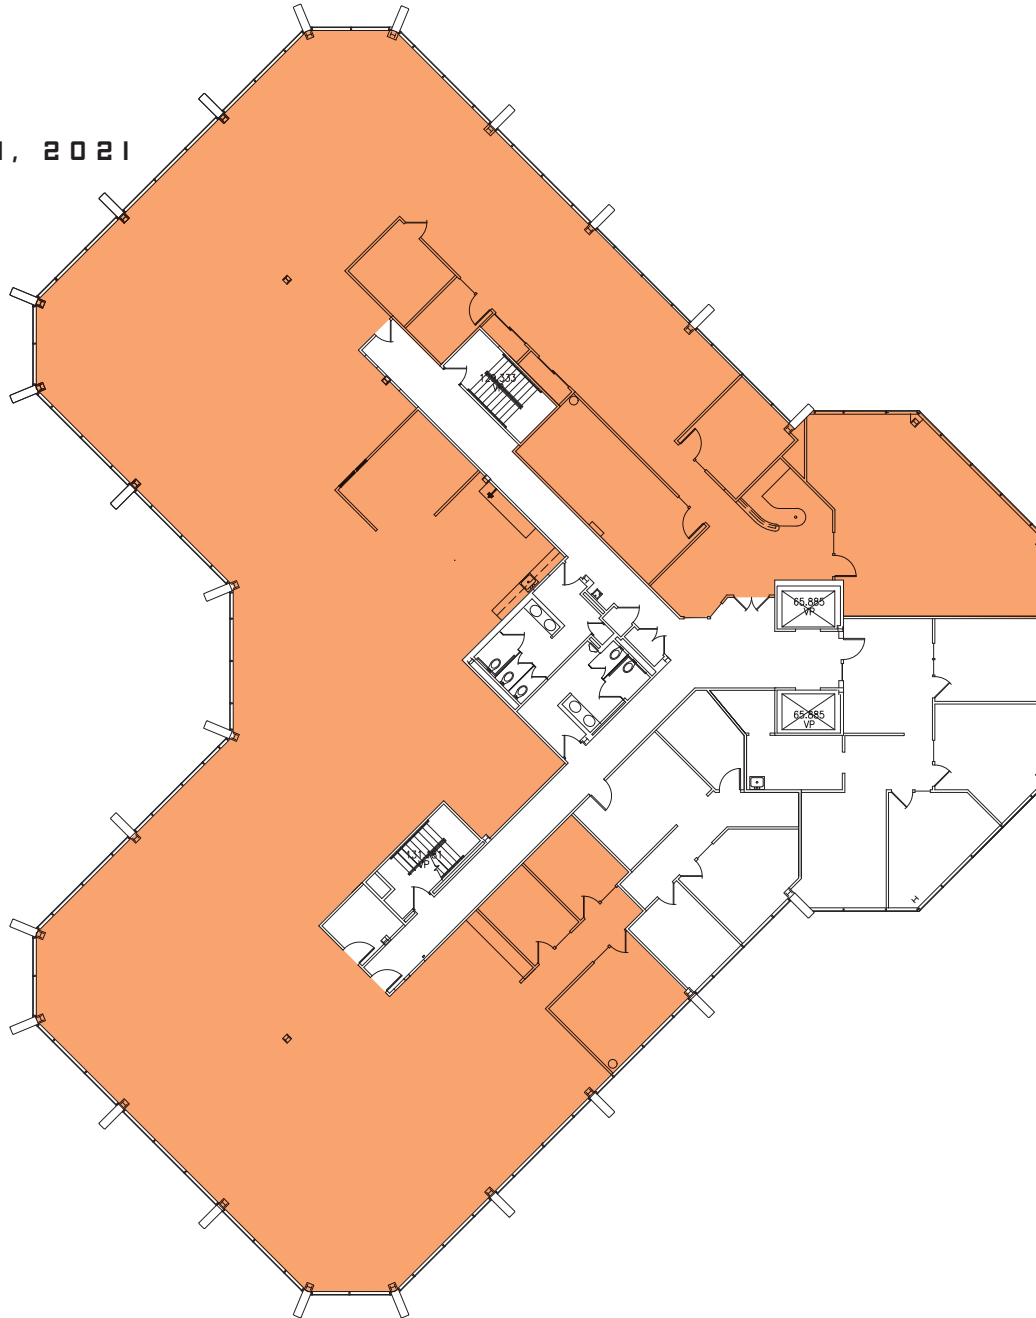

## WEST BUILDING

AVAILABLE APRIL 1, 2021

- + Suite 305  
- 13,845 SF