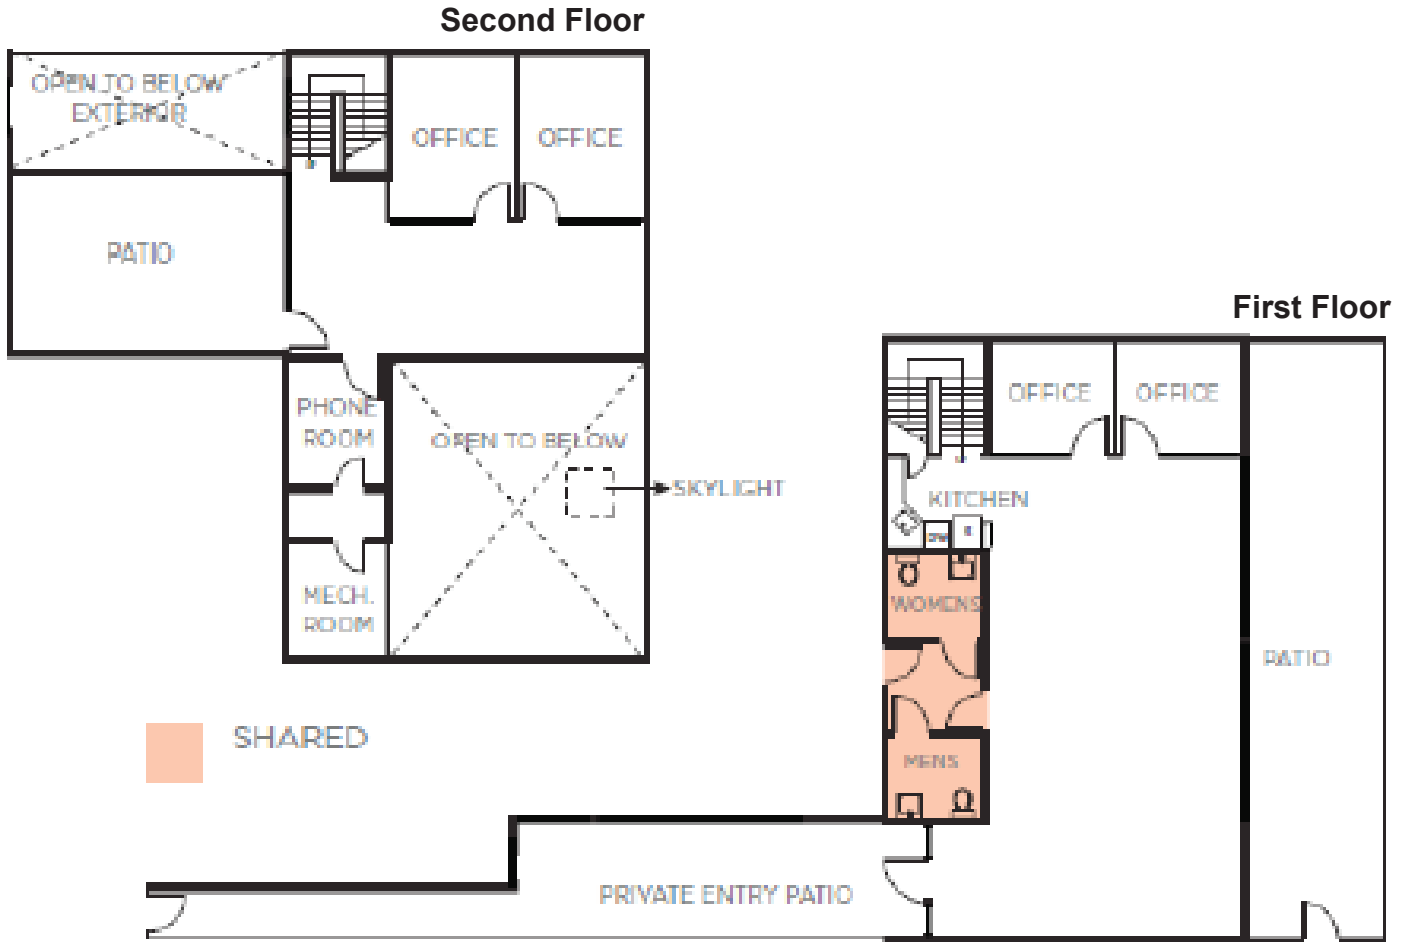

Office Space For Sublease

306 Cambridge Avenue
Palo Alto, CA

Bryte Bellotti 650.473.4767 bbellotti@ngkf.com CA RE License #01944321
Gabe D. Regalado 408.455.4913 gabe.regalado@ngkf.com CA RE License #02008286
245 Lytton Avenue, Suite 150, Palo Alto, CA 94301 www.ngkf.com