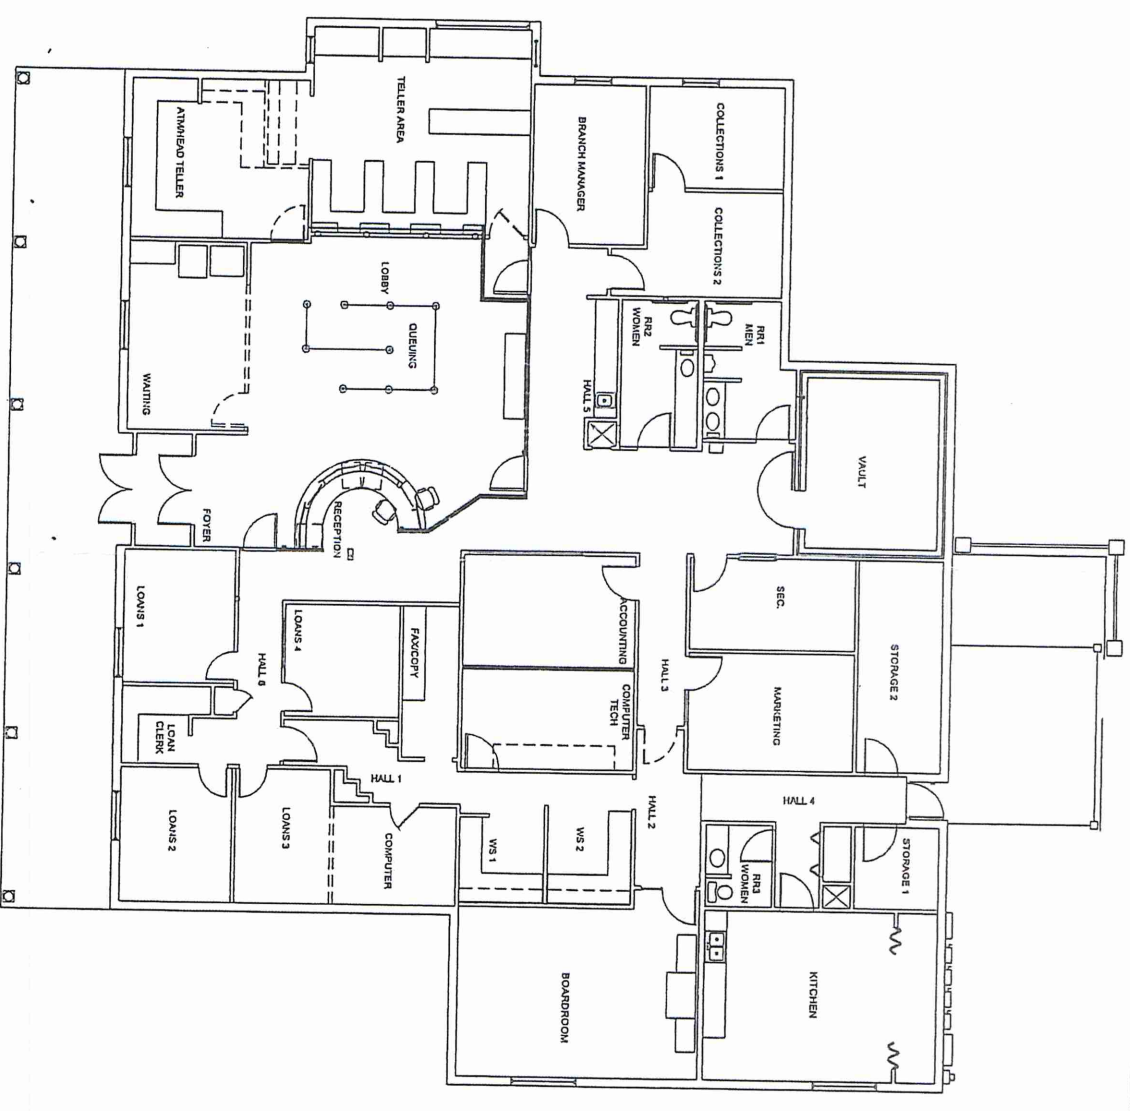

1 FLOOR PLAN

SCALE: 1/16"=1'-0"

Sheet No. 1 A-1.1 of 1	New Interior Finishes for: TELCO FEDERAL CREDIT UNION Wooddale Boulevard Baton Rouge, Louisiana	Job No: Date: 1-18-05 Drawn: ASL	REVISIONS	CRESS & LOPRESTO ARCHITECTS L.L.C. 7 INDUSTRIAL INDUSTRIAL CORPORATION 14111 PINEWOOD PROS, STE A BATON ROUGE, LA 70804 (225) 330-0040 FAX (225) 330-8045
-------------------------------------	---	--	-----------	--