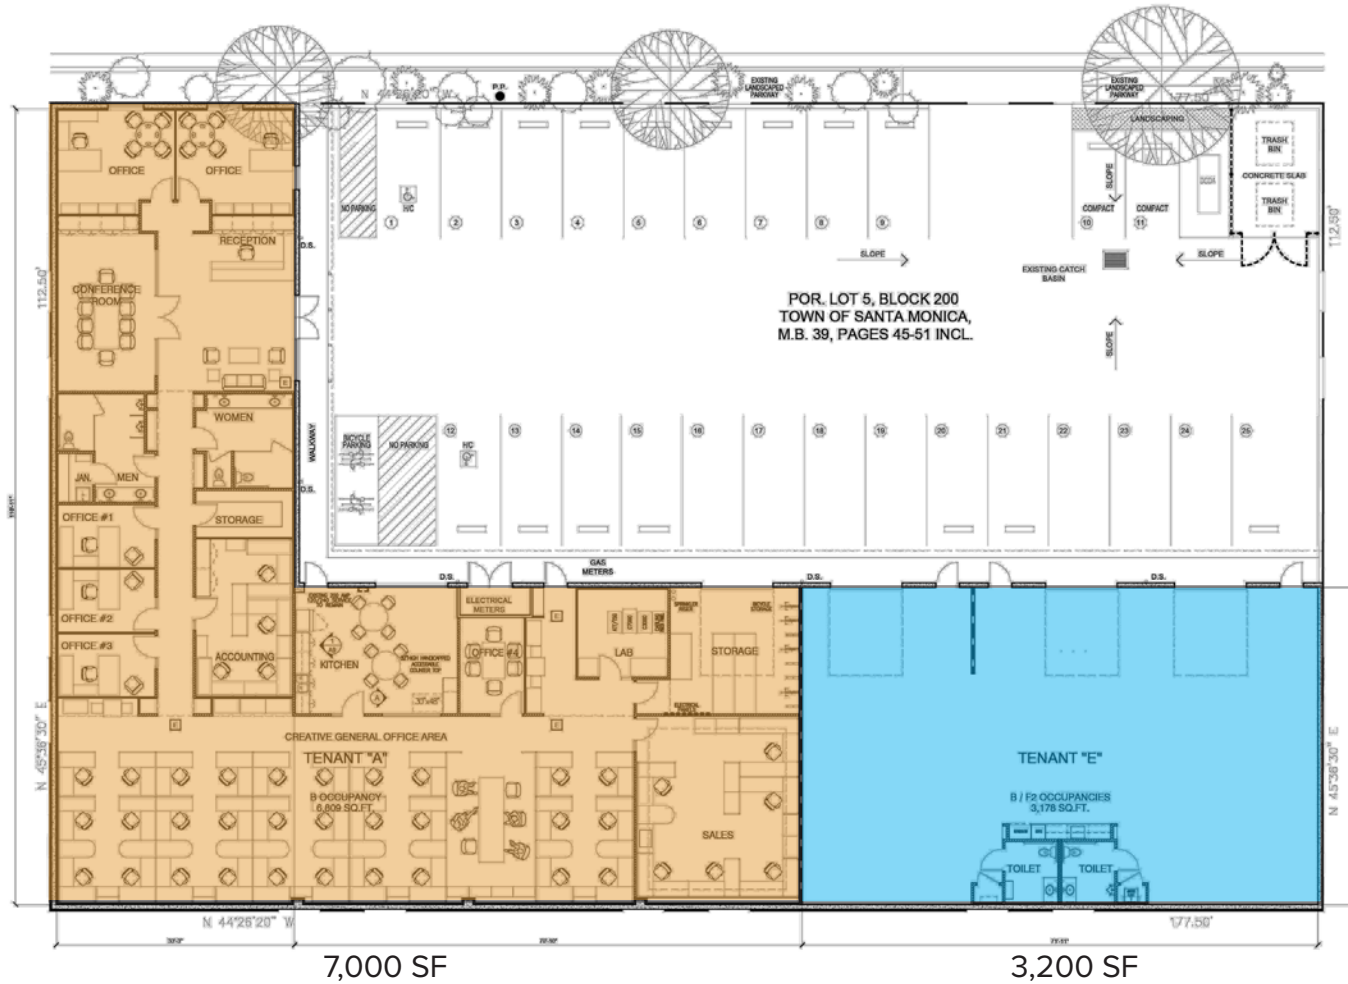

High-end finishes with open creative office environment

Bow truss ceilings with 16' ceiling height

Kitchen

Roll-up door allows for an abundance of natural light

Great mix of private offices and massive bullpen

Great Santa Monica location near 10 Freeway and walkable to nearby amenities

ONICA

1618

STANFORD STREET

PROPERTY DETAILS

Spaces Available	10,200 SF Available Divisible to 3,200 or 7,000 SF
Rental Rate	Negotiable
Lease Term	3-10 Years
Parking	2 / 1,000 SF; Negotiable
Available	Now

Furniture may be available

 CORPINFO

EXIT

1618

STANFORD STREET

STANFORD STREET

(Contiguous for a total of 10,200 SF)

Local Amenities