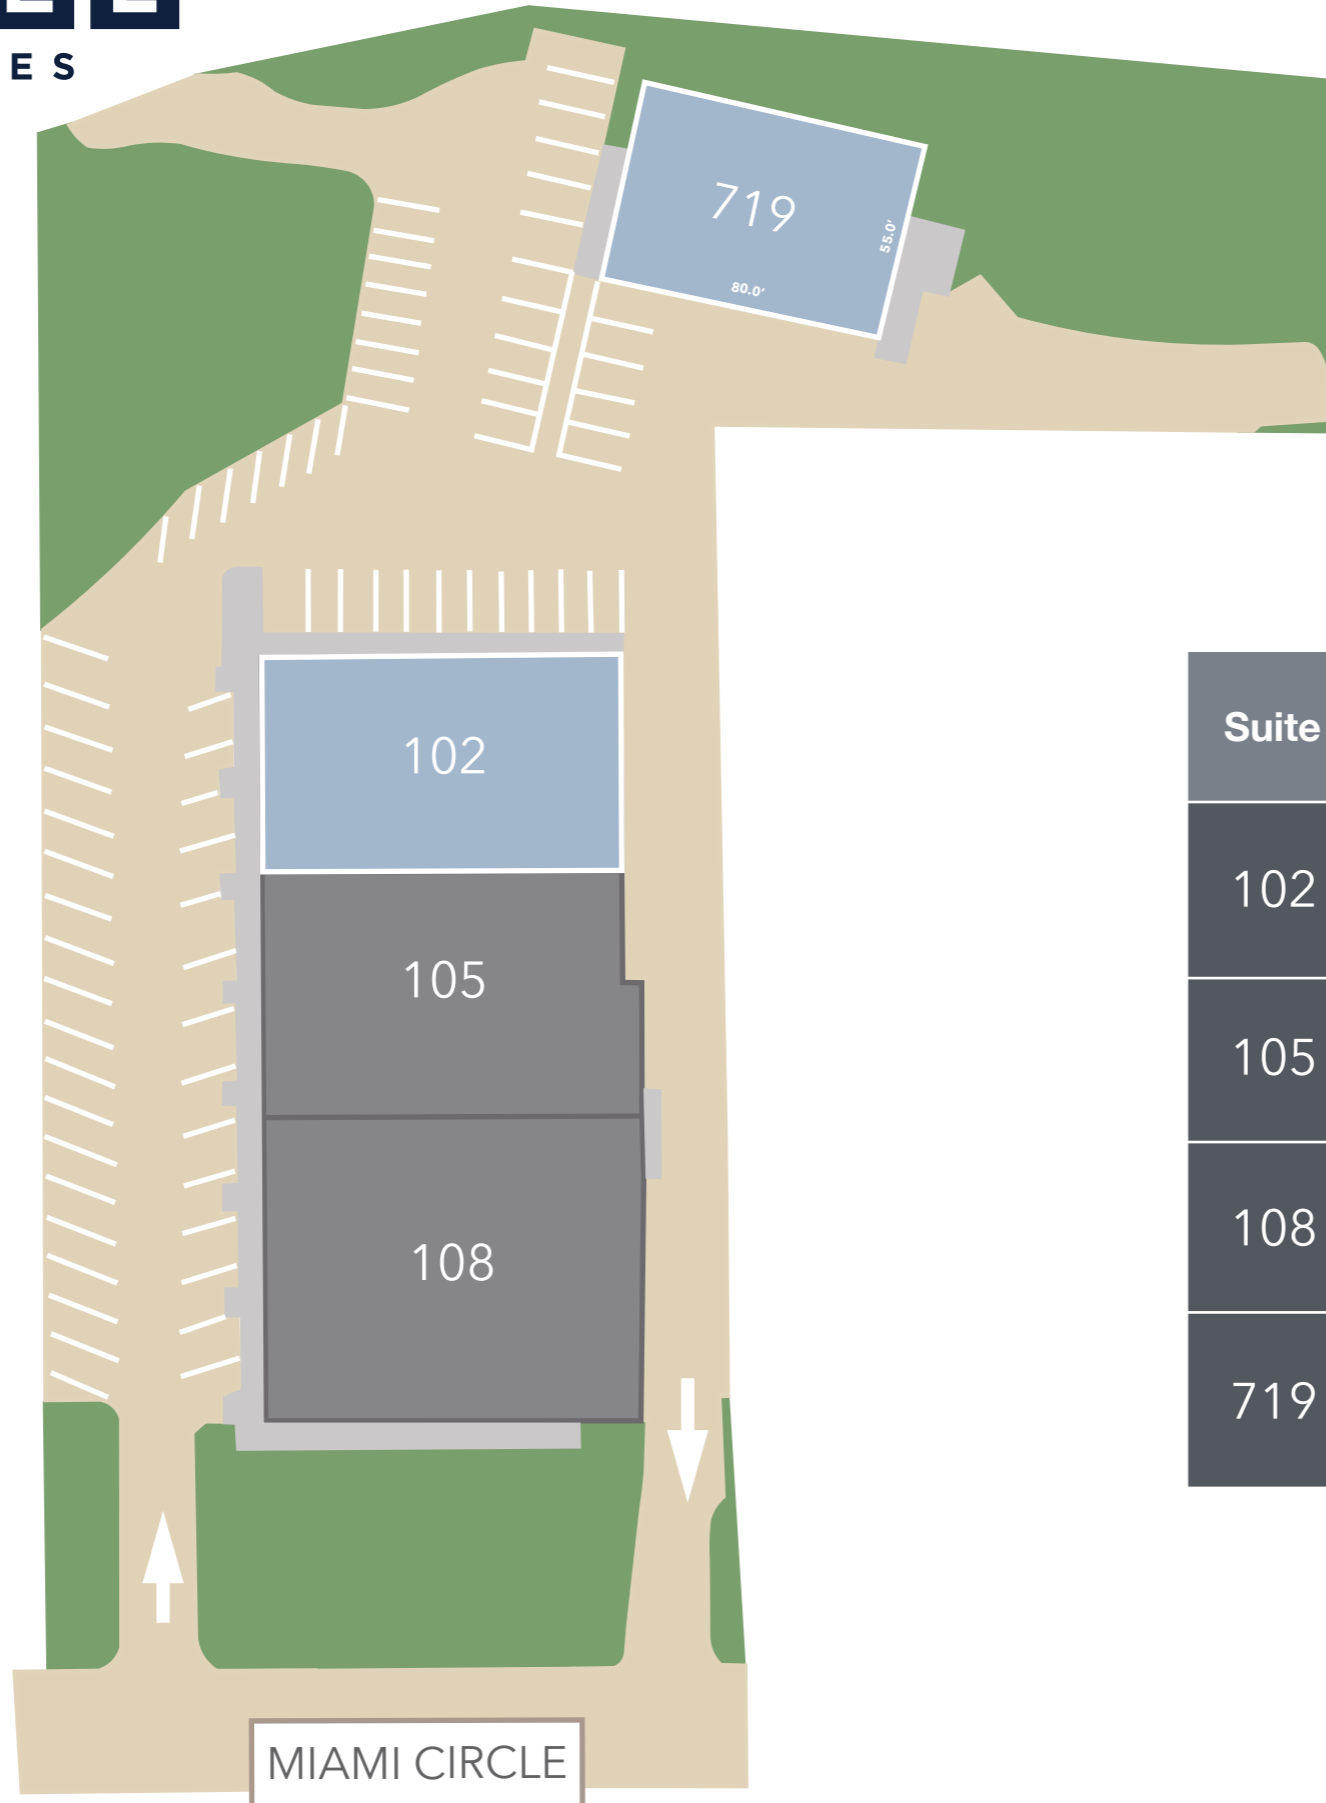

721 Miami Circle

721 Miami Circle NE
Atlanta, Georgia 30324

721 Miami Circle is a 26,818 square foot specialty strip center in Buckhead, Atlanta located in the shops of Miami Circle district. The center offers 68 surface parking spaces and features prominent signage on Miami Circle. With over 60 showrooms, Miami Circle has a reputation for being one of Atlanta's best shopping areas for home furnishings and interior design.

Matt Rohrig
(404) 403 1441
gmrohrig@cartelgroup.com

721 Miami Circle

721 Miami Circle NE
Atlanta, Georgia 30324

Available

ZONING: SPI-15; Subarea 1

Suite	Tenant
102	AVAILABLE (9,170 sf)
105	Pro Build (3,000 sf)
108	Specialty Tile (9,120 sf)
719	AVAILABLE (4,500 sf) Warehouse Space

marta

Kroger

UA
United Artists
Publix
CVS
McDonald's

Former CORT Building

Sweetwater

39,400 VPD

211,680 VPD

37,160 VPD