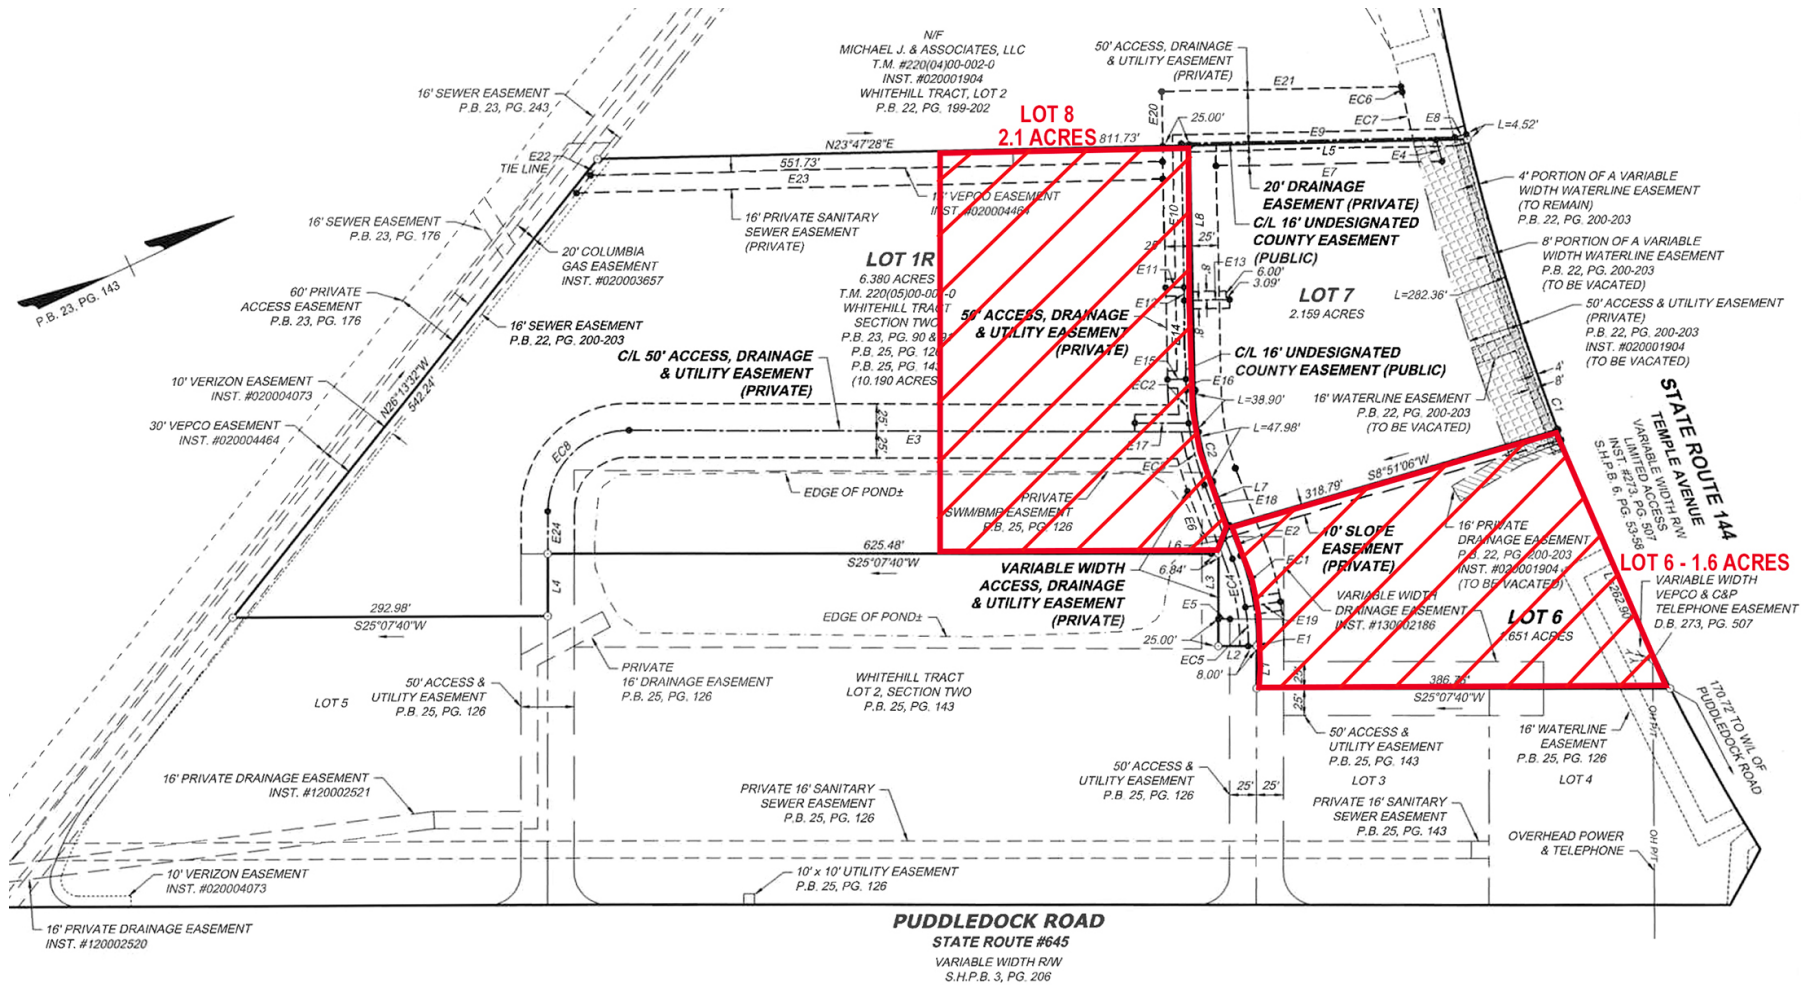

RETAIL AND MEDICAL PADS
Temple Avenue & Puddledock Road
Colonial Heights (Prince George County), Virginia

For more information, contact:

RICHARD L. THALHIMER
Senior Vice President
804 697 3416
richard.thalhimer@thalhimer.com

DAVID CRAWFORD
Vice President
804 697 3446
david.crawford@thalhimer.com

Thalhimer Center
11100 W. Broad Street
Glen Allen, VA 23060
www.thalhimer.com