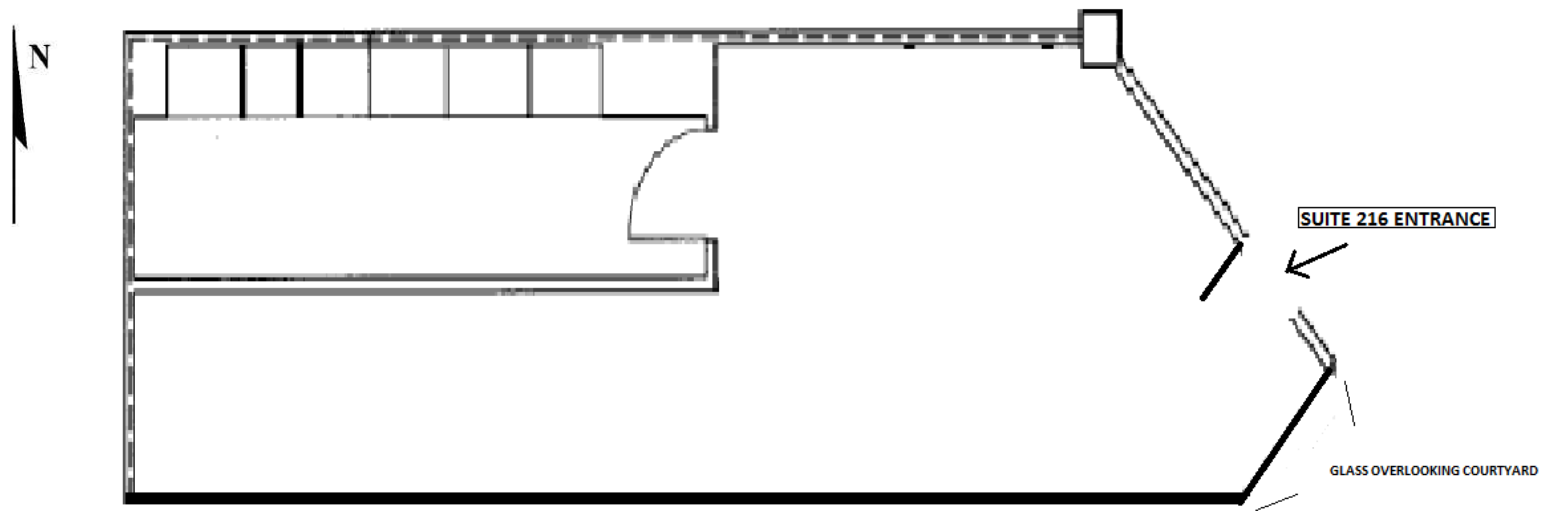

CANAL SQUARE (1054 31ST STREET NW)

SUITE 216

996 SF

NOT TO SCALE. IMAGE AND DIMENSIONS ARE APPROXIMATE AND SUBJECT TO VERIFICATION.

07/24/19