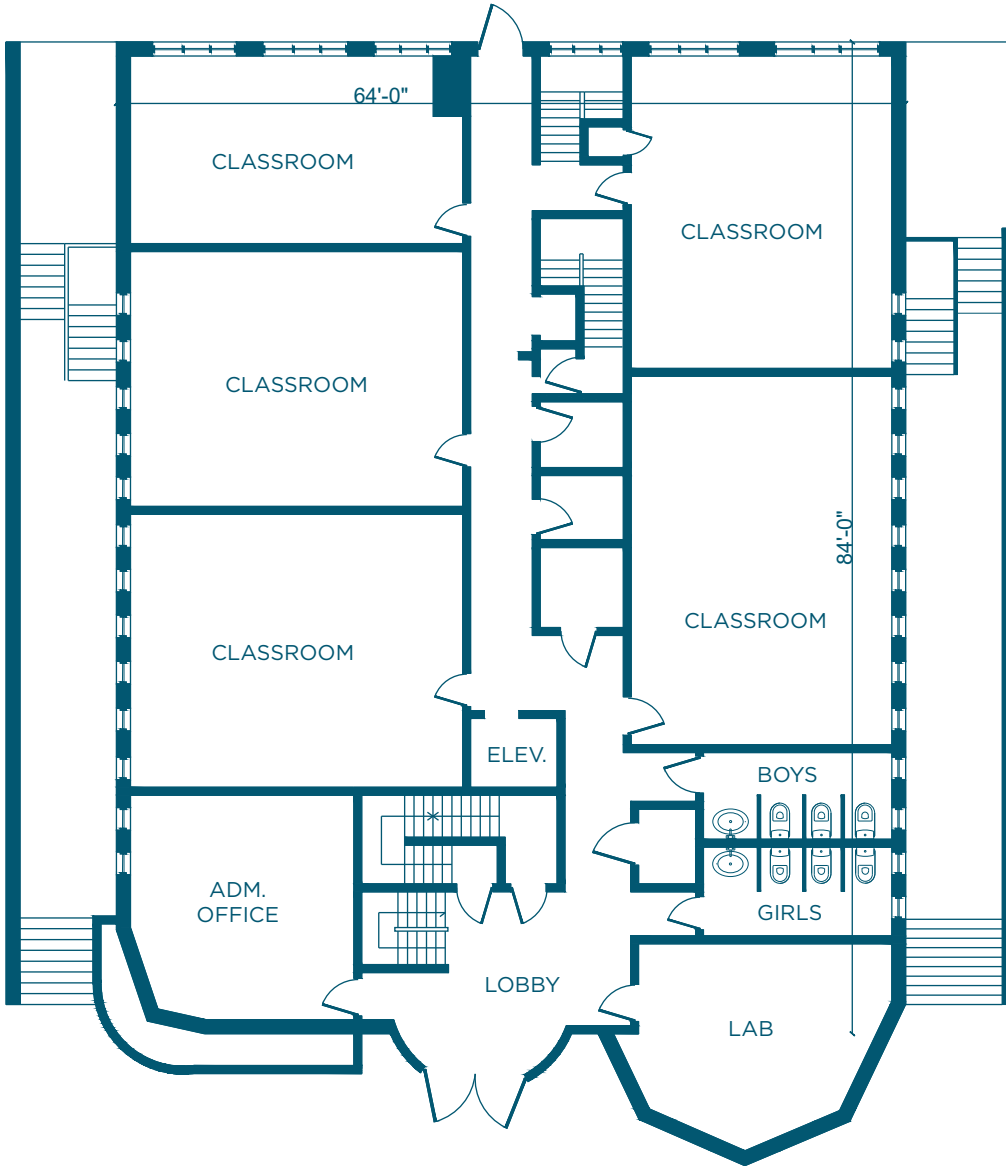

SPACE

30,000 SF

CEILING HEIGHT

10 FT

FRONTAGE

64 FT

DIMENSIONS

Variable

FLOORPLANS & DETAILS

CELLAR PLAN

FLATBUSH BROOKLYN

KINGS HIGHWAY

FLOORPLANS & DETAILS

FIRST FLOOR

SECOND FLOOR

FLATBUSH BROOKLYN

KINGS HIGHWAY

FLOORPLANS & DETAILS

THIRD FLOOR

FOURTH FLOOR

FLATBUSH BROOKLYN

EXISTING CONDITION

KINGS HIGHWAY

FLATBUSH BROOKLYN