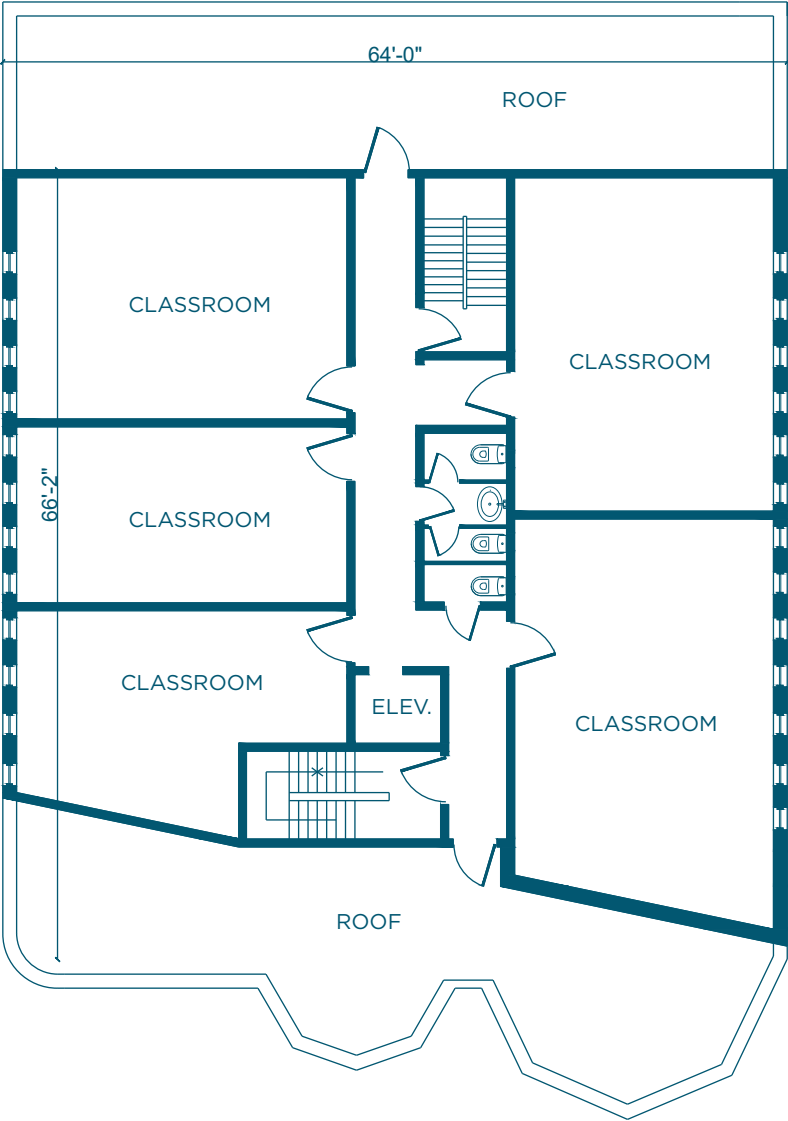

SPACE

30,000 SF

CEILING HEIGHT

10 FT

FRONTAGE

64 FT

DIMENSIONS

Variable

FLOORPLANS & DETAILS

CELLAR PLAN

FLATBUSH BROOKLYN

KINGS HIGHWAY

FLOORPLANS & DETAILS

FIRST FLOOR

SECOND FLOOR

FLATBUSH BROOKLYN

KINGS HIGHWAY

FLOORPLANS & DETAILS

THIRD FLOOR

FOURTH FLOOR

FLATBUSH BROOKLYN

EXISTING CONDITION

KINGS HIGHWAY

FLATBUSH BROOKLYN