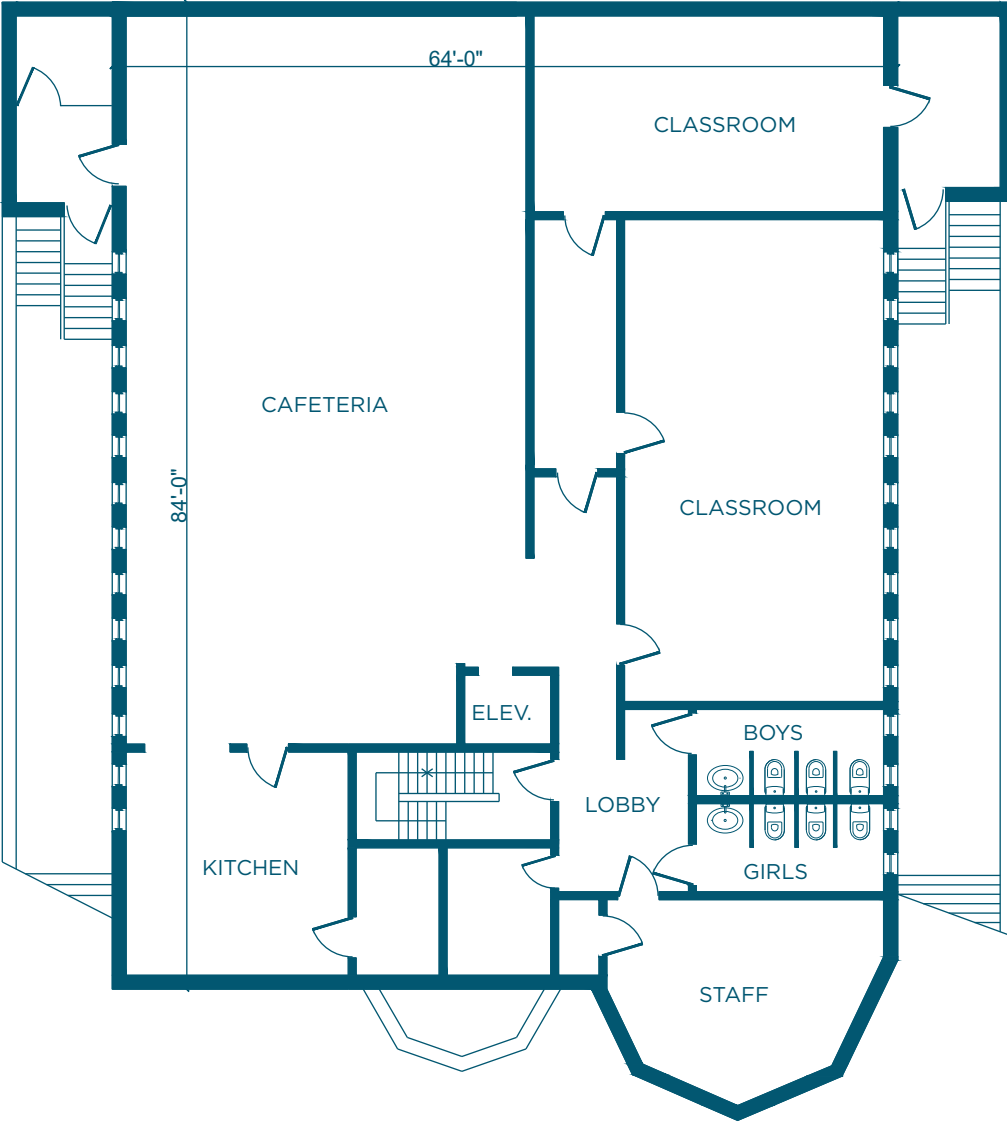

SPACE

30,000 SF

CEILING HEIGHT

10 FT

FRONTAGE

64 FT

DIMENSIONS

Variable

ZONING

Use Group 3

OCCUPANCY

Immediate

ASKING RENT

Upon Request

HIGHLIGHTS

- The space has a commercial kitchen, outdoor space, built out classrooms, making it a plug and play opportunity for a school.

FLOORPLANS & DETAILS

CELLAR PLAN

FLATBUSH BROOKLYN

KINGS HIGHWAY

FLOORPLANS & DETAILS

FIRST FLOOR

SECOND FLOOR

FLATBUSH BROOKLYN