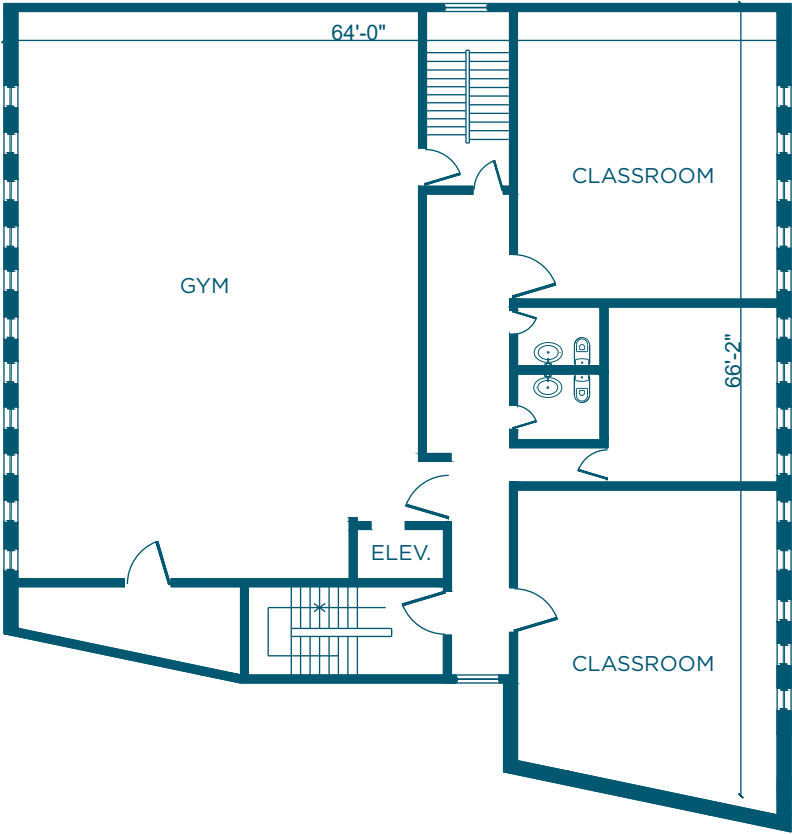

SPACE

30,000 SF

CEILING HEIGHT

10 FT

FRONTAGE

64 FT

DIMENSIONS

Variable

FLOORPLANS & DETAILS

CELLAR PLAN

FLATBUSH BROOKLYN

KINGS HIGHWAY

FLOORPLANS & DETAILS

FIRST FLOOR

SECOND FLOOR

FLATBUSH BROOKLYN

KINGS HIGHWAY

FLOORPLANS & DETAILS

THIRD FLOOR

FOURTH FLOOR

FLATBUSH BROOKLYN

EXISTING CONDITION

KINGS HIGHWAY

FLATBUSH BROOKLYN