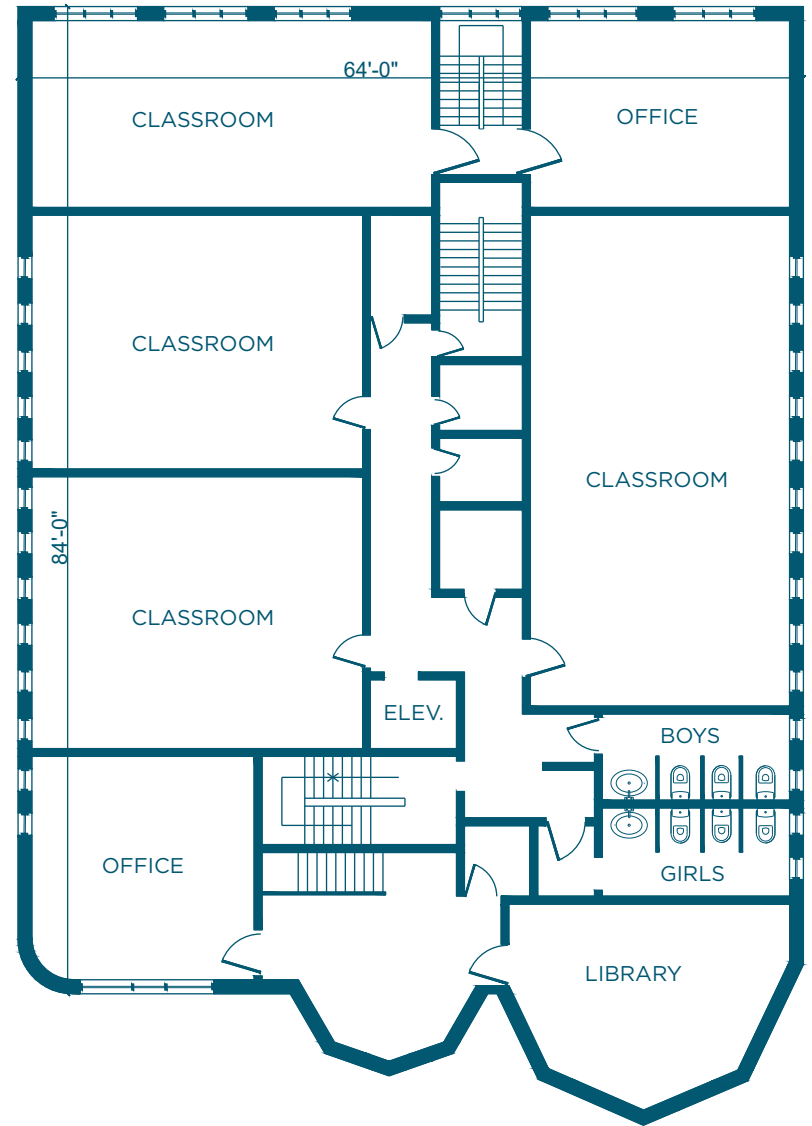

SPACE

30,000 SF

CEILING HEIGHT

10 FT

FRONTAGE

64 FT

DIMENSIONS

Variable

FLOORPLANS & DETAILS

CELLAR PLAN

FLATBUSH BROOKLYN

KINGS HIGHWAY

FLOORPLANS & DETAILS

FIRST FLOOR

SECOND FLOOR

FLATBUSH BROOKLYN

KINGS HIGHWAY

FLOORPLANS & DETAILS

THIRD FLOOR

FOURTH FLOOR

FLATBUSH BROOKLYN

EXISTING CONDITION

KINGS HIGHWAY

FLATBUSH BROOKLYN