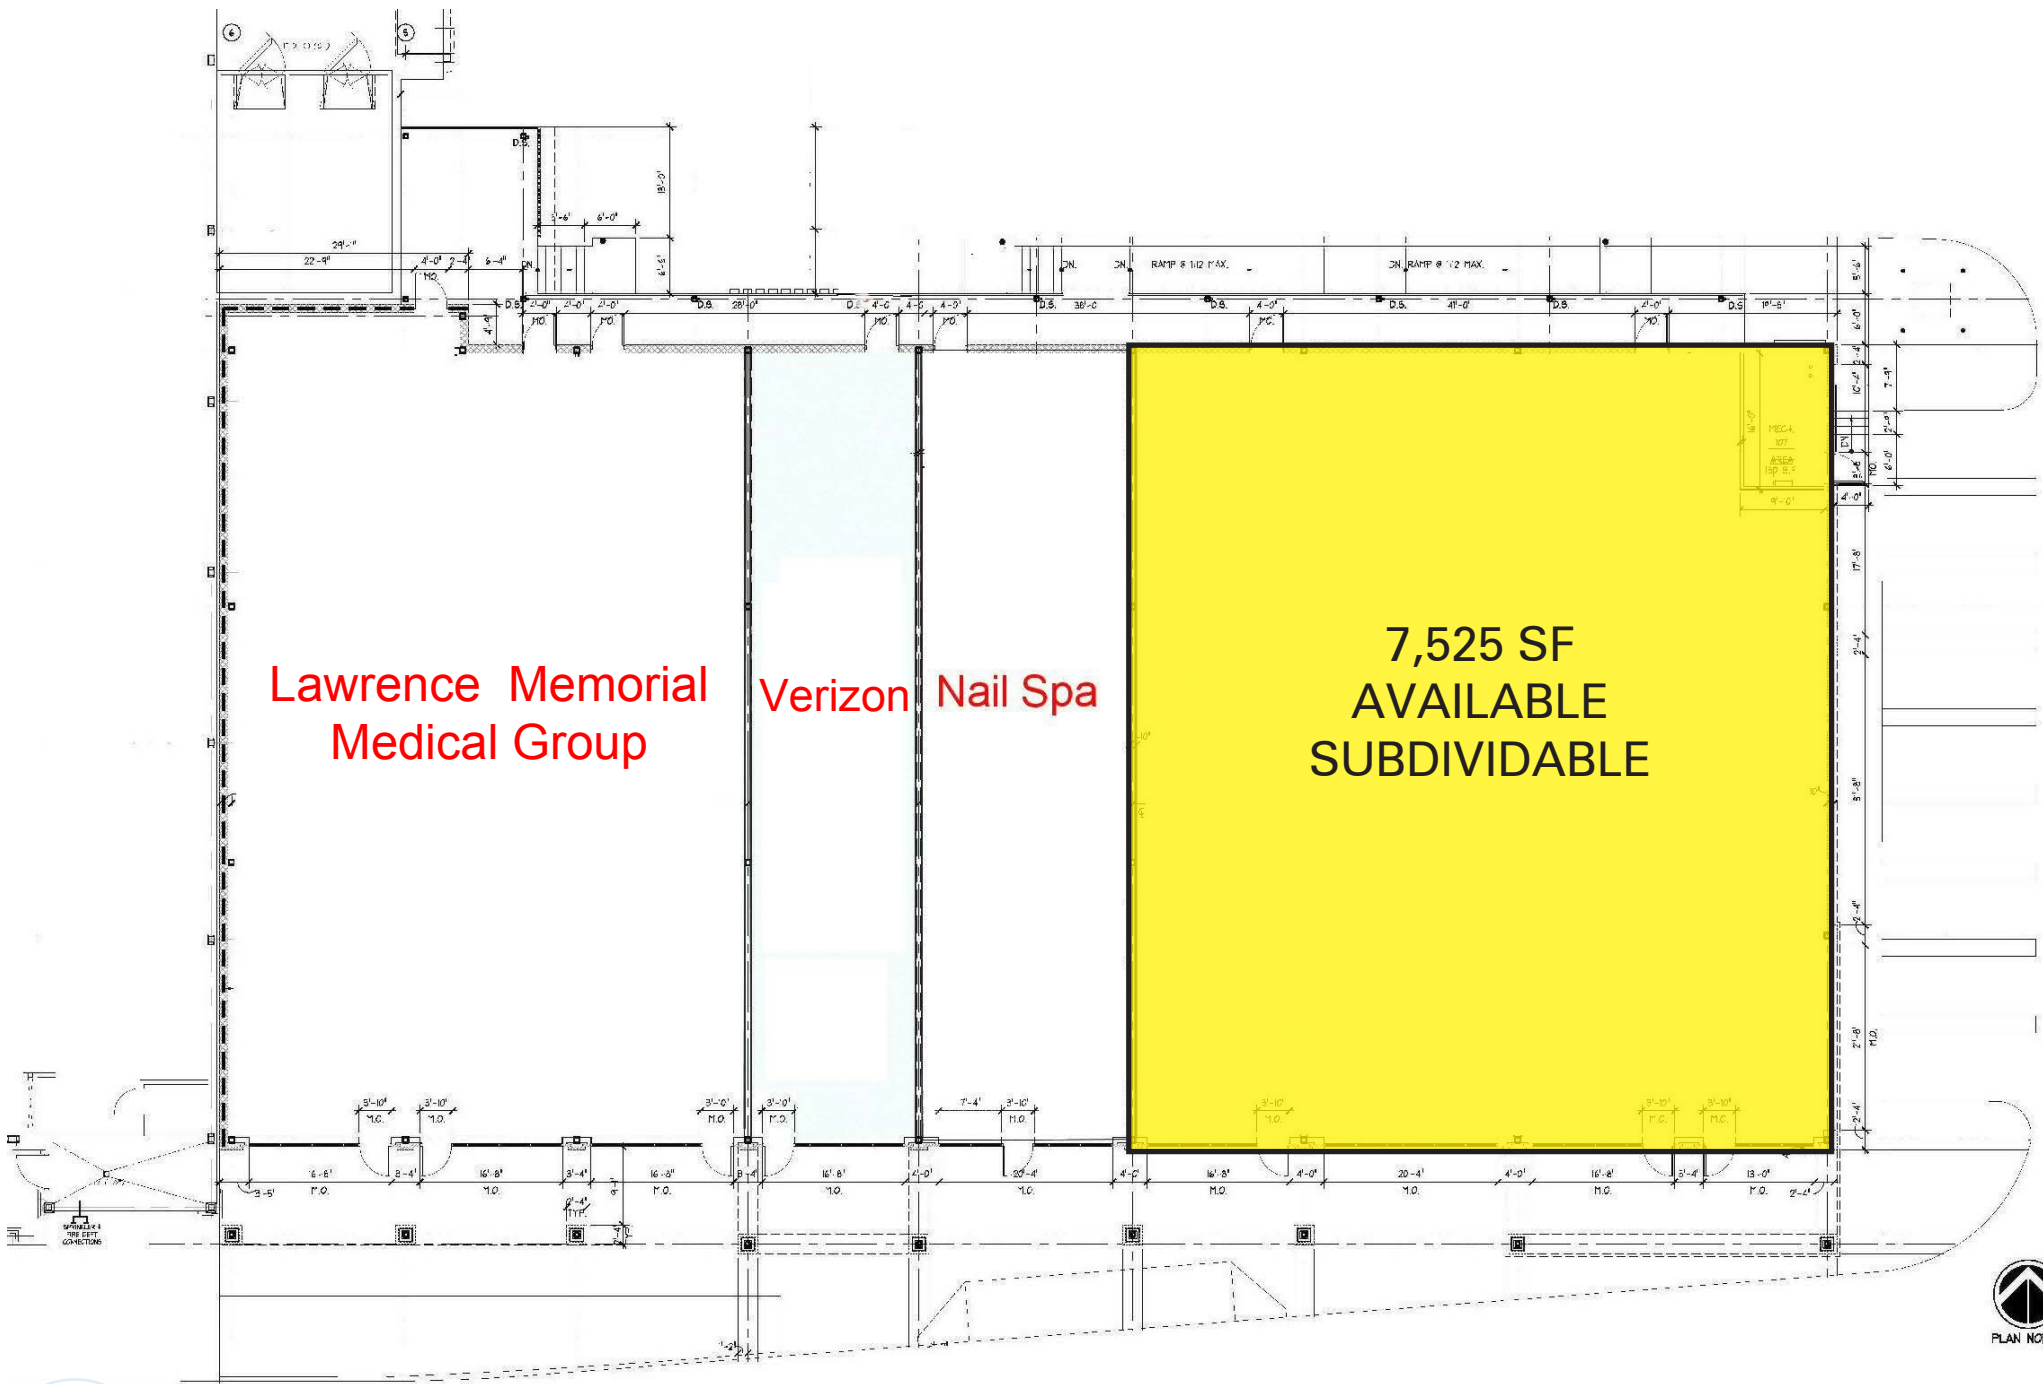

7,525 SF Available (Subdividable)

- Strong grocery-anchored shopping center
- Co-tenants include Stop & Shop, Verizon, Yale New Haven Medical and more
- 24,000 ADT on Flanders Road
- Visibility from Interstate 95
- Available immediately

2018 DEMOGRAPHICS	1 MILE	3 MILE	5 MILE	7 MILE
Population	2,126	17,795	39,462	84,530
Med HH Income	\$97,444	\$88,242	\$80,332	\$67,956

Mike Alberico
617.239.3605
malberico@atlanticretail.com

Lawrence Memorial
Medical Group