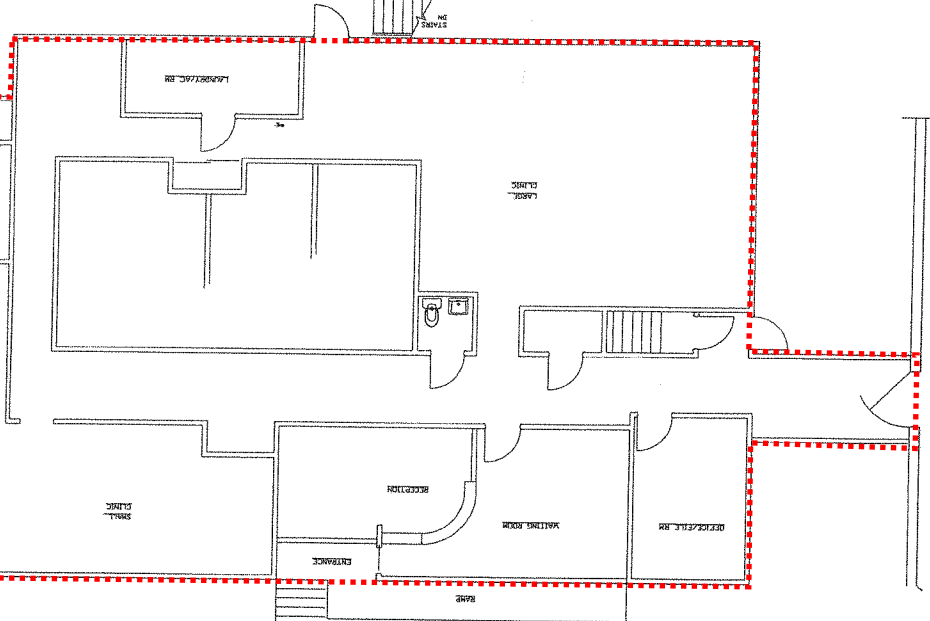

SELECT PT. at HANFF CENTER
 5221 Hanff Lane, New Port Richey FL
 NEF #4410, 07-22-2011: SKA-3

FLOOR PLAN - ATTIC
 SCALE 1/8" = 1'-0"

FLOOR PLAN - WEIGHT ROOM - UPPER LEVEL
 SCALE 1/8" = 1'-0"

SELECT PT. at HANFF CENTER
 5221 Hanff Lane, New Port Richey FL
 NEF #4410, 07-22-2011: SKA-4

SELECT PT. at HANFF CENTER
 5221 Hanff Lane, New Port Richey FL
 NEF #4410, 07-22-2011: SKA-1

FLOOR PLAN - PARTIAL MAIN LEVEL
 SCALE 1/8" = 1'-0"

FLOOR PLAN - PARTIAL MAIN LEVEL
 SCALE 1/8" = 1'-0"

SELECT PT. at HANFF CENTER
 5221 Hanff Lane, New Port Richey FL
 NEF #4410, 07-22-2011: SKA-2