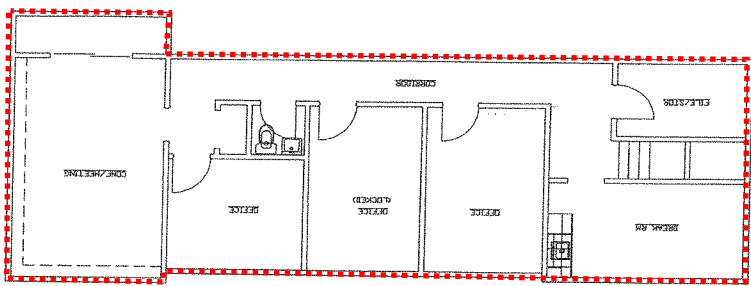

SELECT PT. at HANFF CENTER
 5221 Hanff Lane, New Port Richey FL
 NEF #4410, 07-22-2011: SKA-3

FLOOR PLAN - ATTIC
 SCALE 1/8" = 1'-0"

FLOOR PLAN - WEIGHT ROOM - UPPER LEVEL
 SCALE 1/8" = 1'-0"

SELECT PT. at HANFF CENTER
 5221 Hanff Lane, New Port Richey FL
 NEF #4410, 07-22-2011: SKA-4

SELECT PT. at HANFF CENTER
 5221 Hanff Lane, New Port Richey FL
 NEF #4410, 07-22-2011: SKA-1

FLOOR PLAN - PARTIAL MAIN LEVEL
 SCALE 1/8" = 1'-0"

FLOOR PLAN - PARTIAL MAIN LEVEL
 SCALE 1/8" = 1'-0"

SELECT PT. at HANFF CENTER
 5221 Hanff Lane, New Port Richey FL
 NEF #4410, 07-22-2011: SKA-2