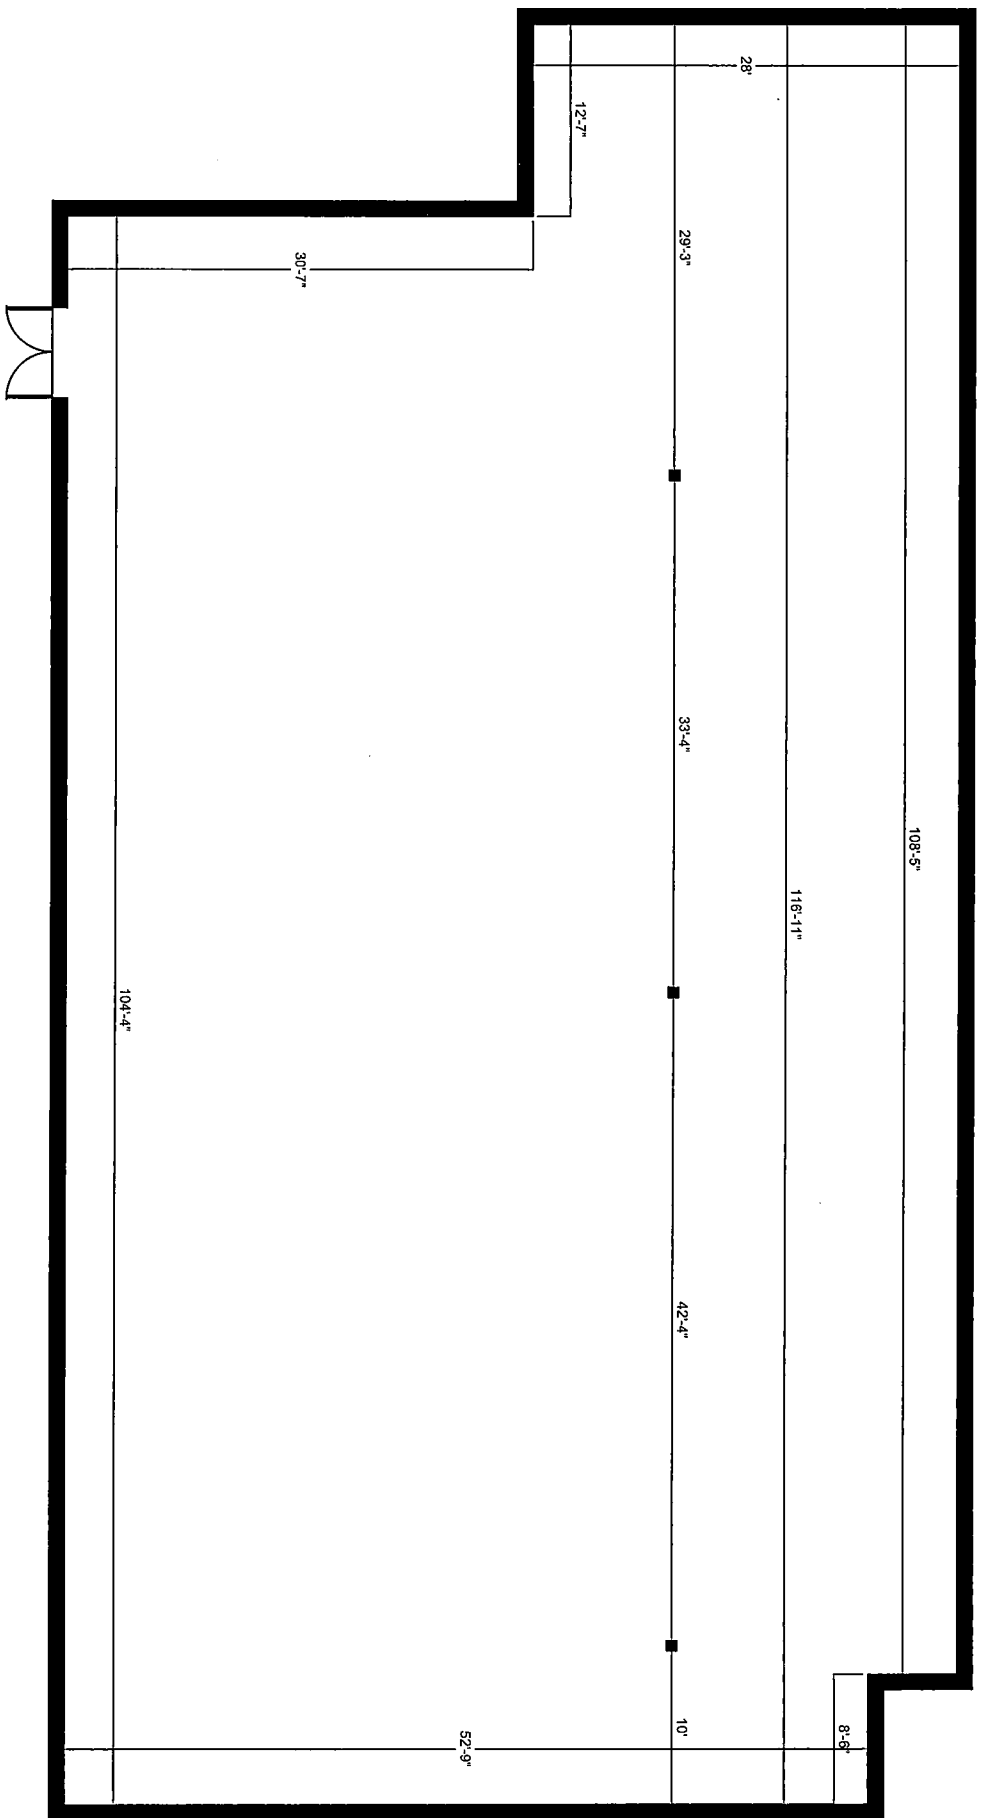

7350 W MCNAB ROAD
NORTH LAUDERDALE, FL 33069

6644 SQ.FT.